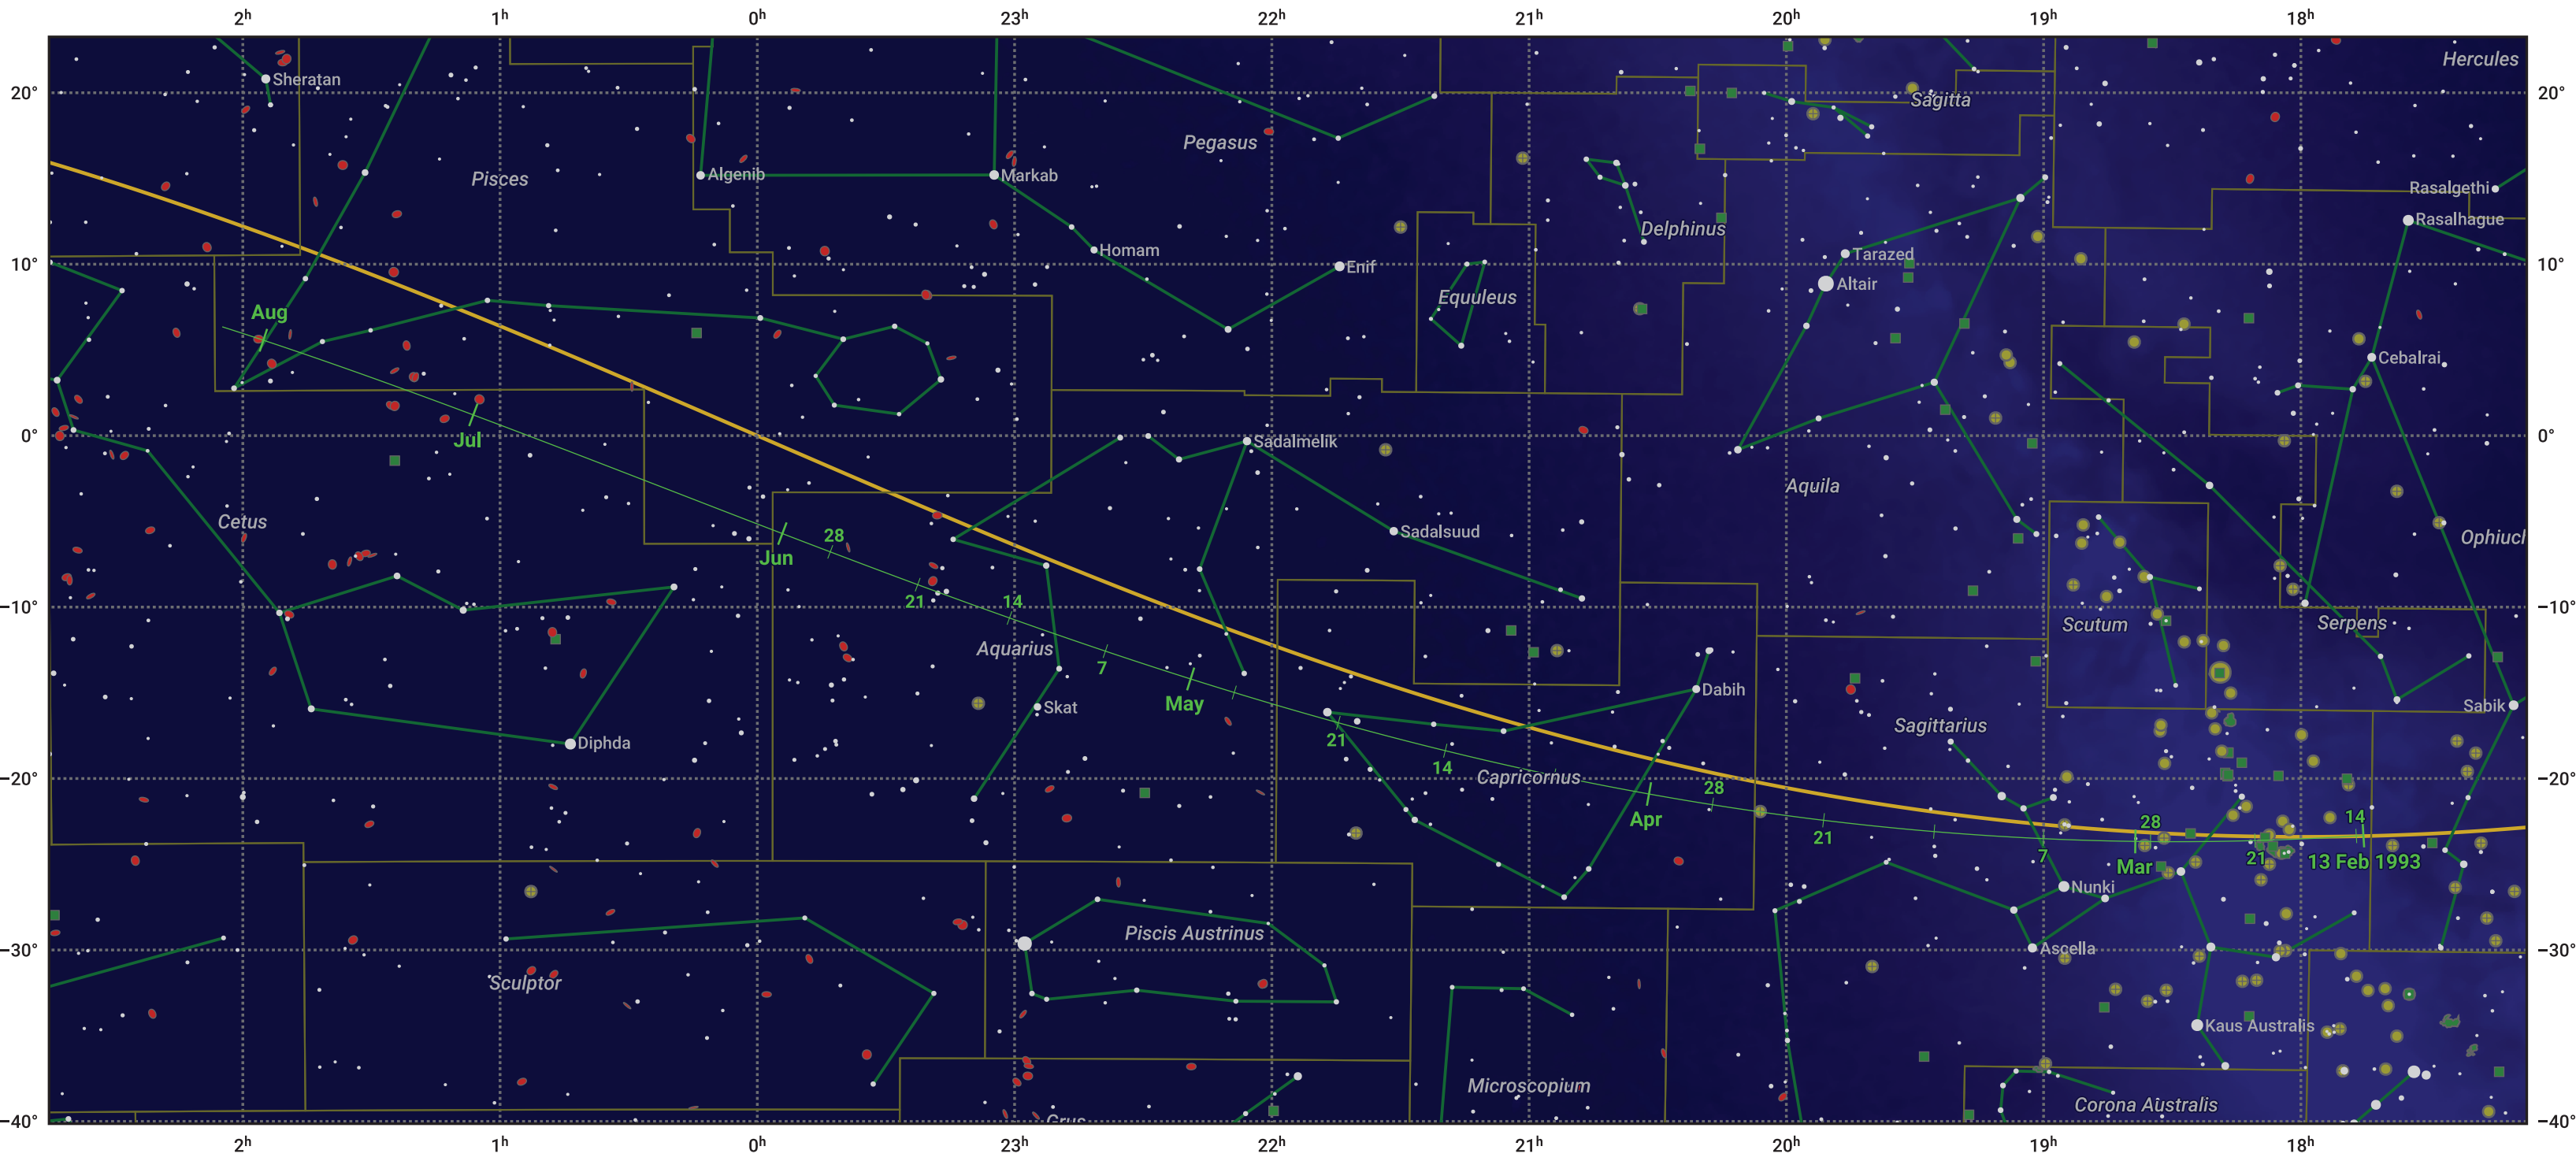

The path of 88P/Howell starting on 13 Feb 1993

© Dominic Ford 2011–2024. Date markers placed at midnight UTC. Downloaded from <https://in-the-sky.org>

Magnitude scale: -6.0 -5.0 -4.0 -3.0 -2.0 -1.0 0.0

Ecliptic Plane

Galaxy Bright nebula Open cluster Globular cluster

Date	Mag
1993 Mar 1	10.0
1993 Mar 12	9.6
1993 Apr 18	8.6
1993 May 1	8.5
1993 Jul 1	8.9
1993 Aug 5	9.6