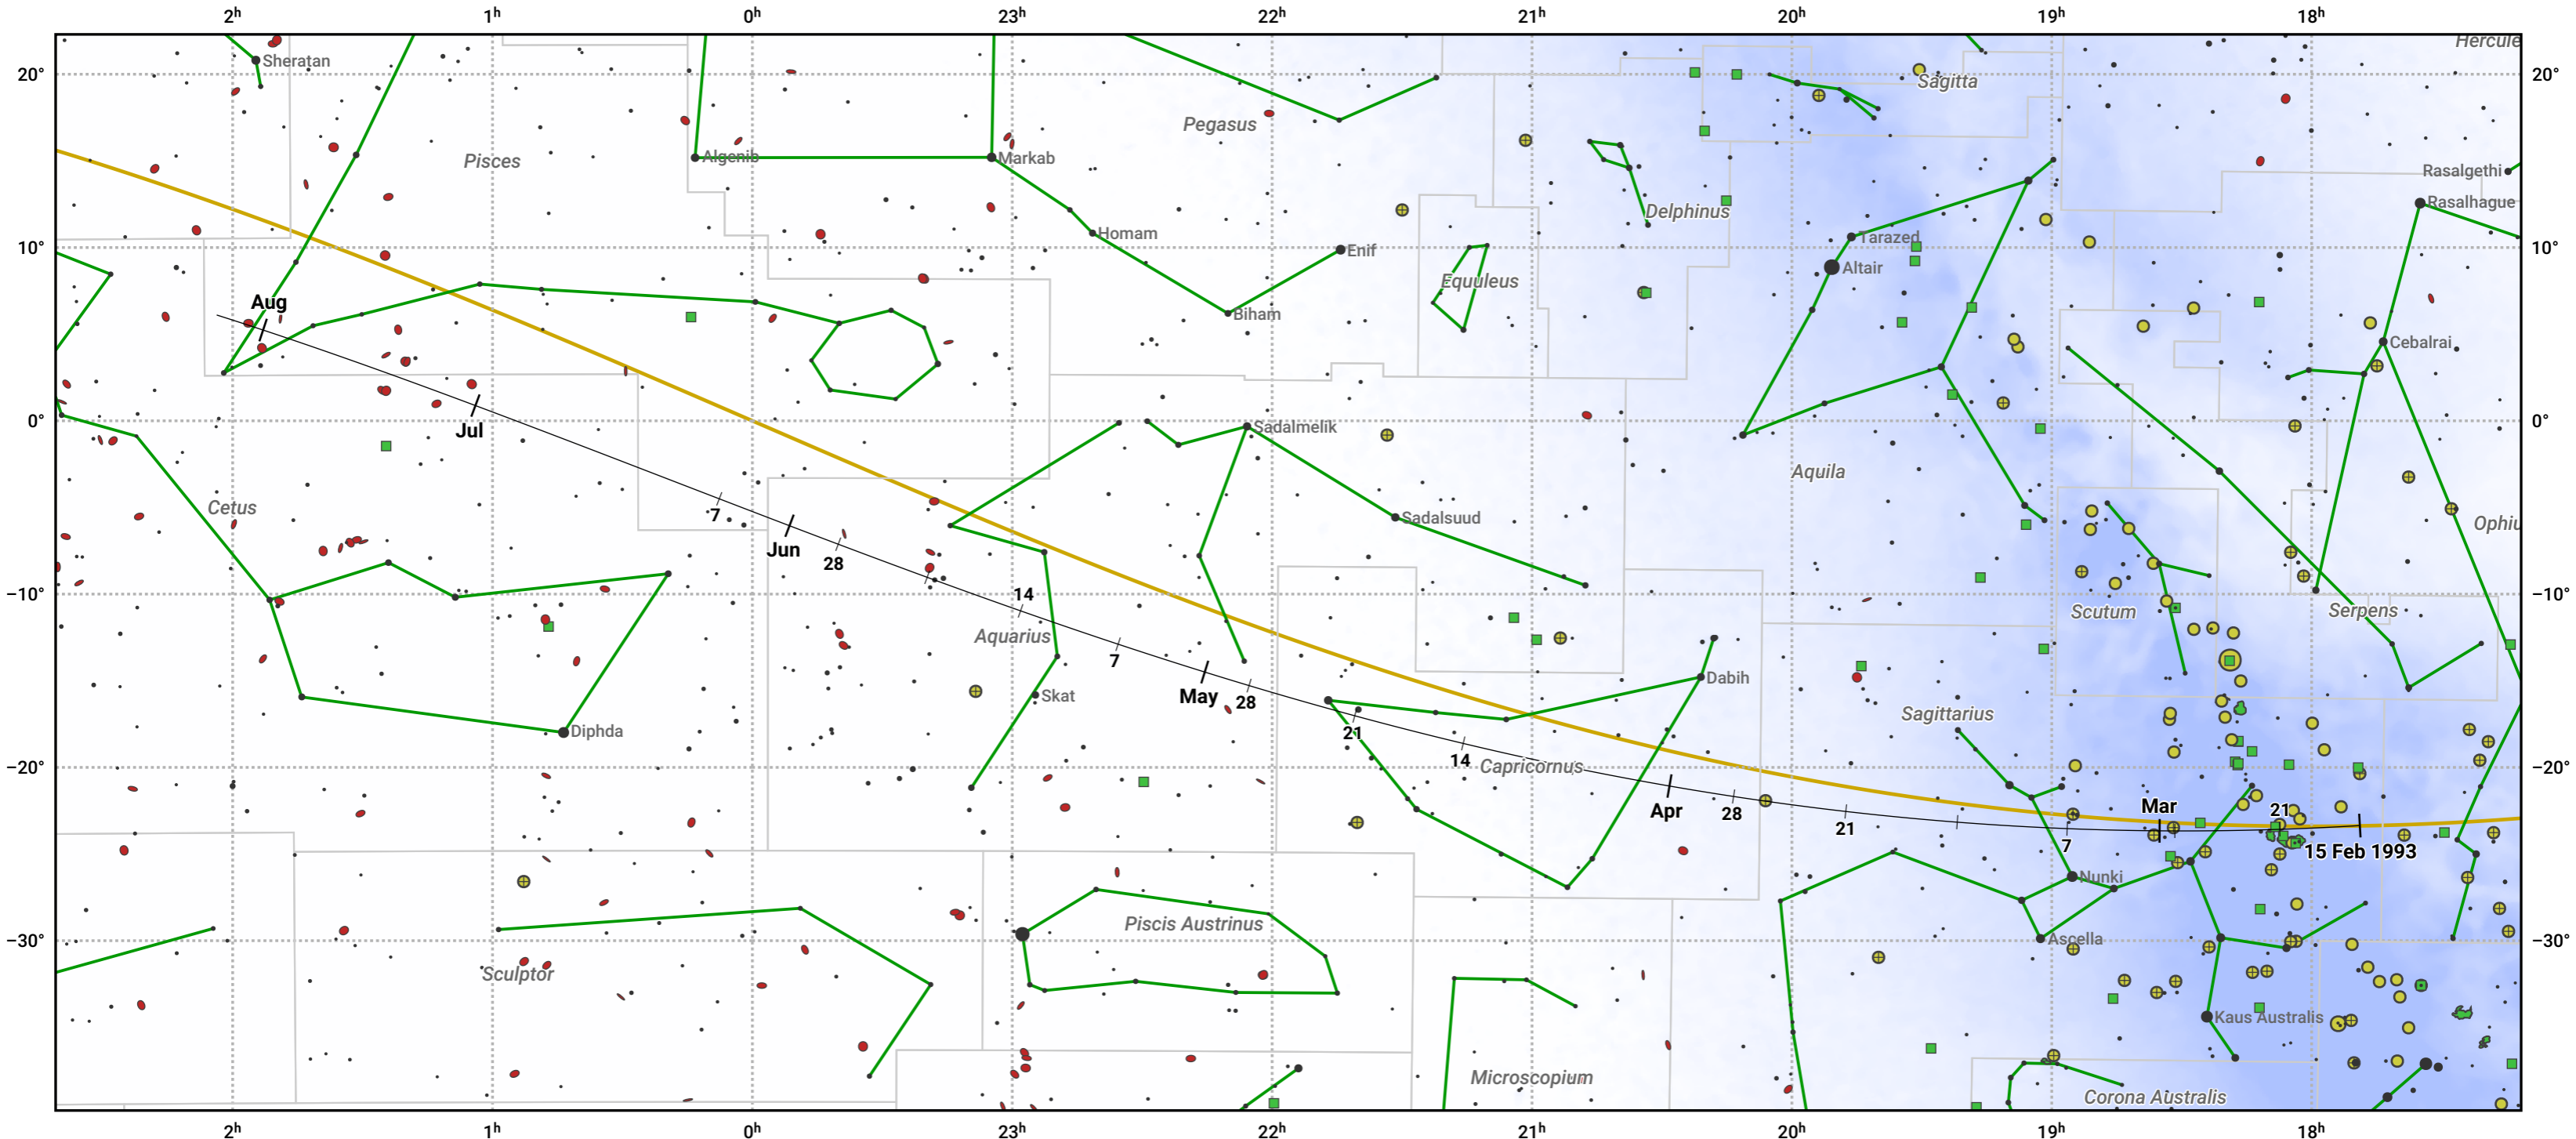

The path of 88P/Howell starting on 15 Feb 1993

© Dominic Ford 2011–2024. Date markers placed at midnight UTC. Downloaded from <https://in-the-sky.org>

Magnitude scale: ● 6.0 ● 5.0 ● 4.0 ● 3.0 ● 2.0 ● 1.0 ● 0.0

— Ecliptic Plane

● Galaxy ■ Bright nebula ● Open cluster ⊕ Globular cluster

| Date | Mag |
|-------------|------|
| 1993 Mar 1 | 10.1 |
| 1993 Mar 14 | 9.6 |
| 1993 Apr 20 | 8.6 |
| 1993 May 1 | 8.4 |
| 1993 Jul 1 | 8.8 |
| 1993 Aug 6 | 9.6 |