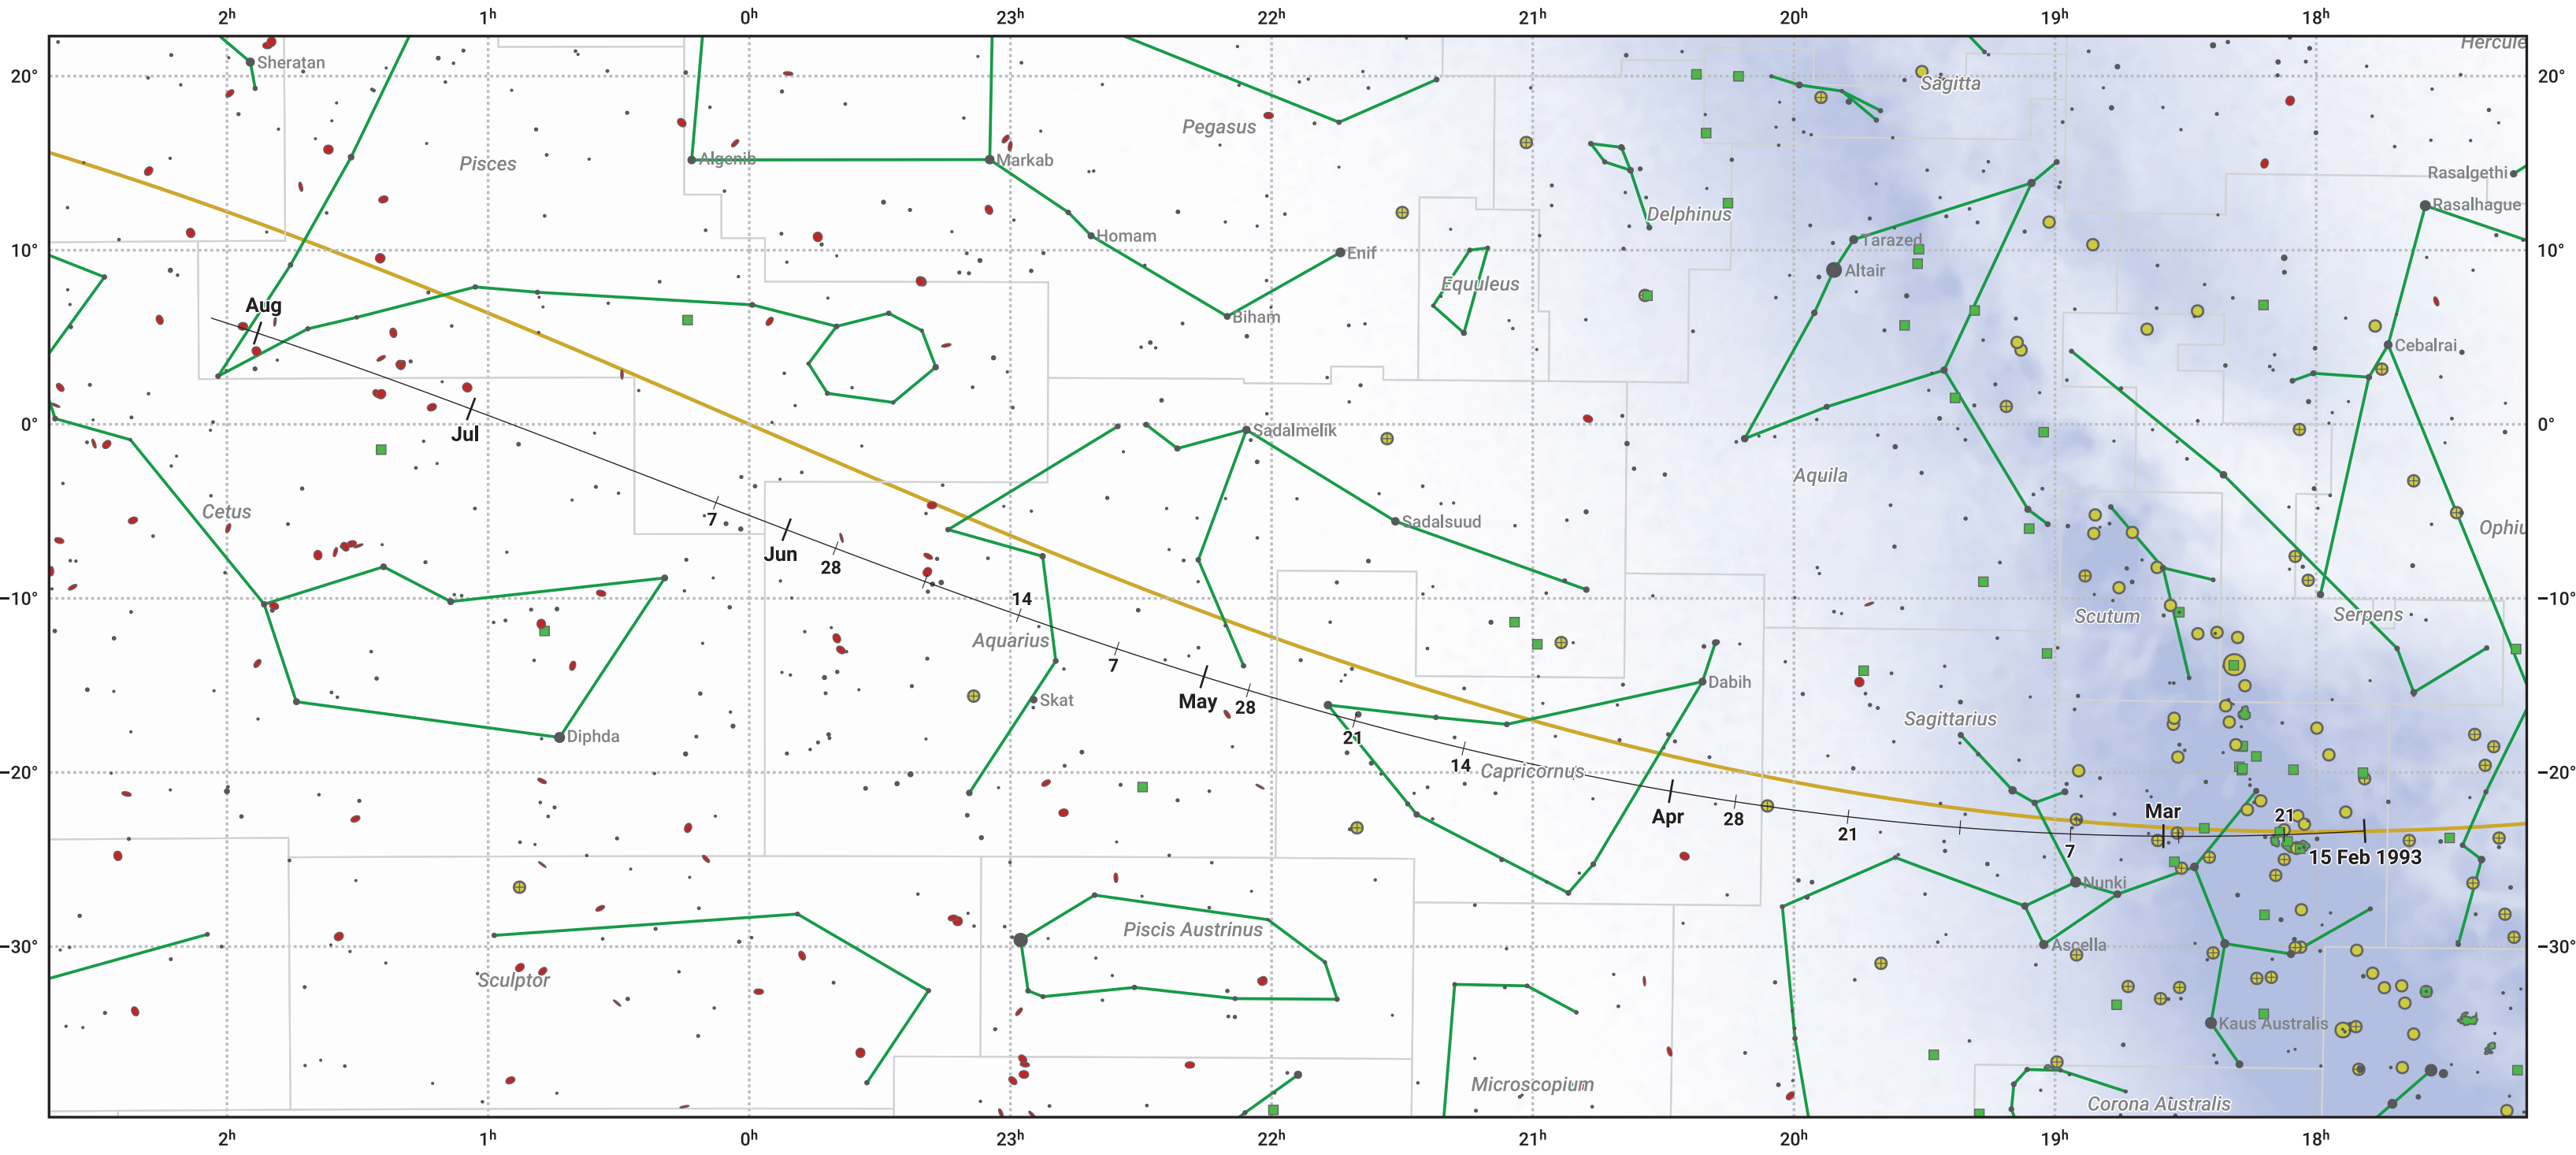

The path of 88P/Howell starting on 15 Feb 1993

© Dominic Ford 2011–2024. Date markers placed at midnight UTC. Downloaded from <https://in-the-sky.org>

Magnitude scale: 6.0 5.0 4.0 3.0 2.0 1.0 0.0

— Ecliptic Plane

Galaxy
 Bright nebula
 Open cluster
 + Globular cluster

Date	Mag
1993 Mar 1	10.1
1993 Mar 14	9.6
1993 Apr 20	8.6
1993 May 1	8.4
1993 Jul 1	8.8
1993 Aug 6	9.6