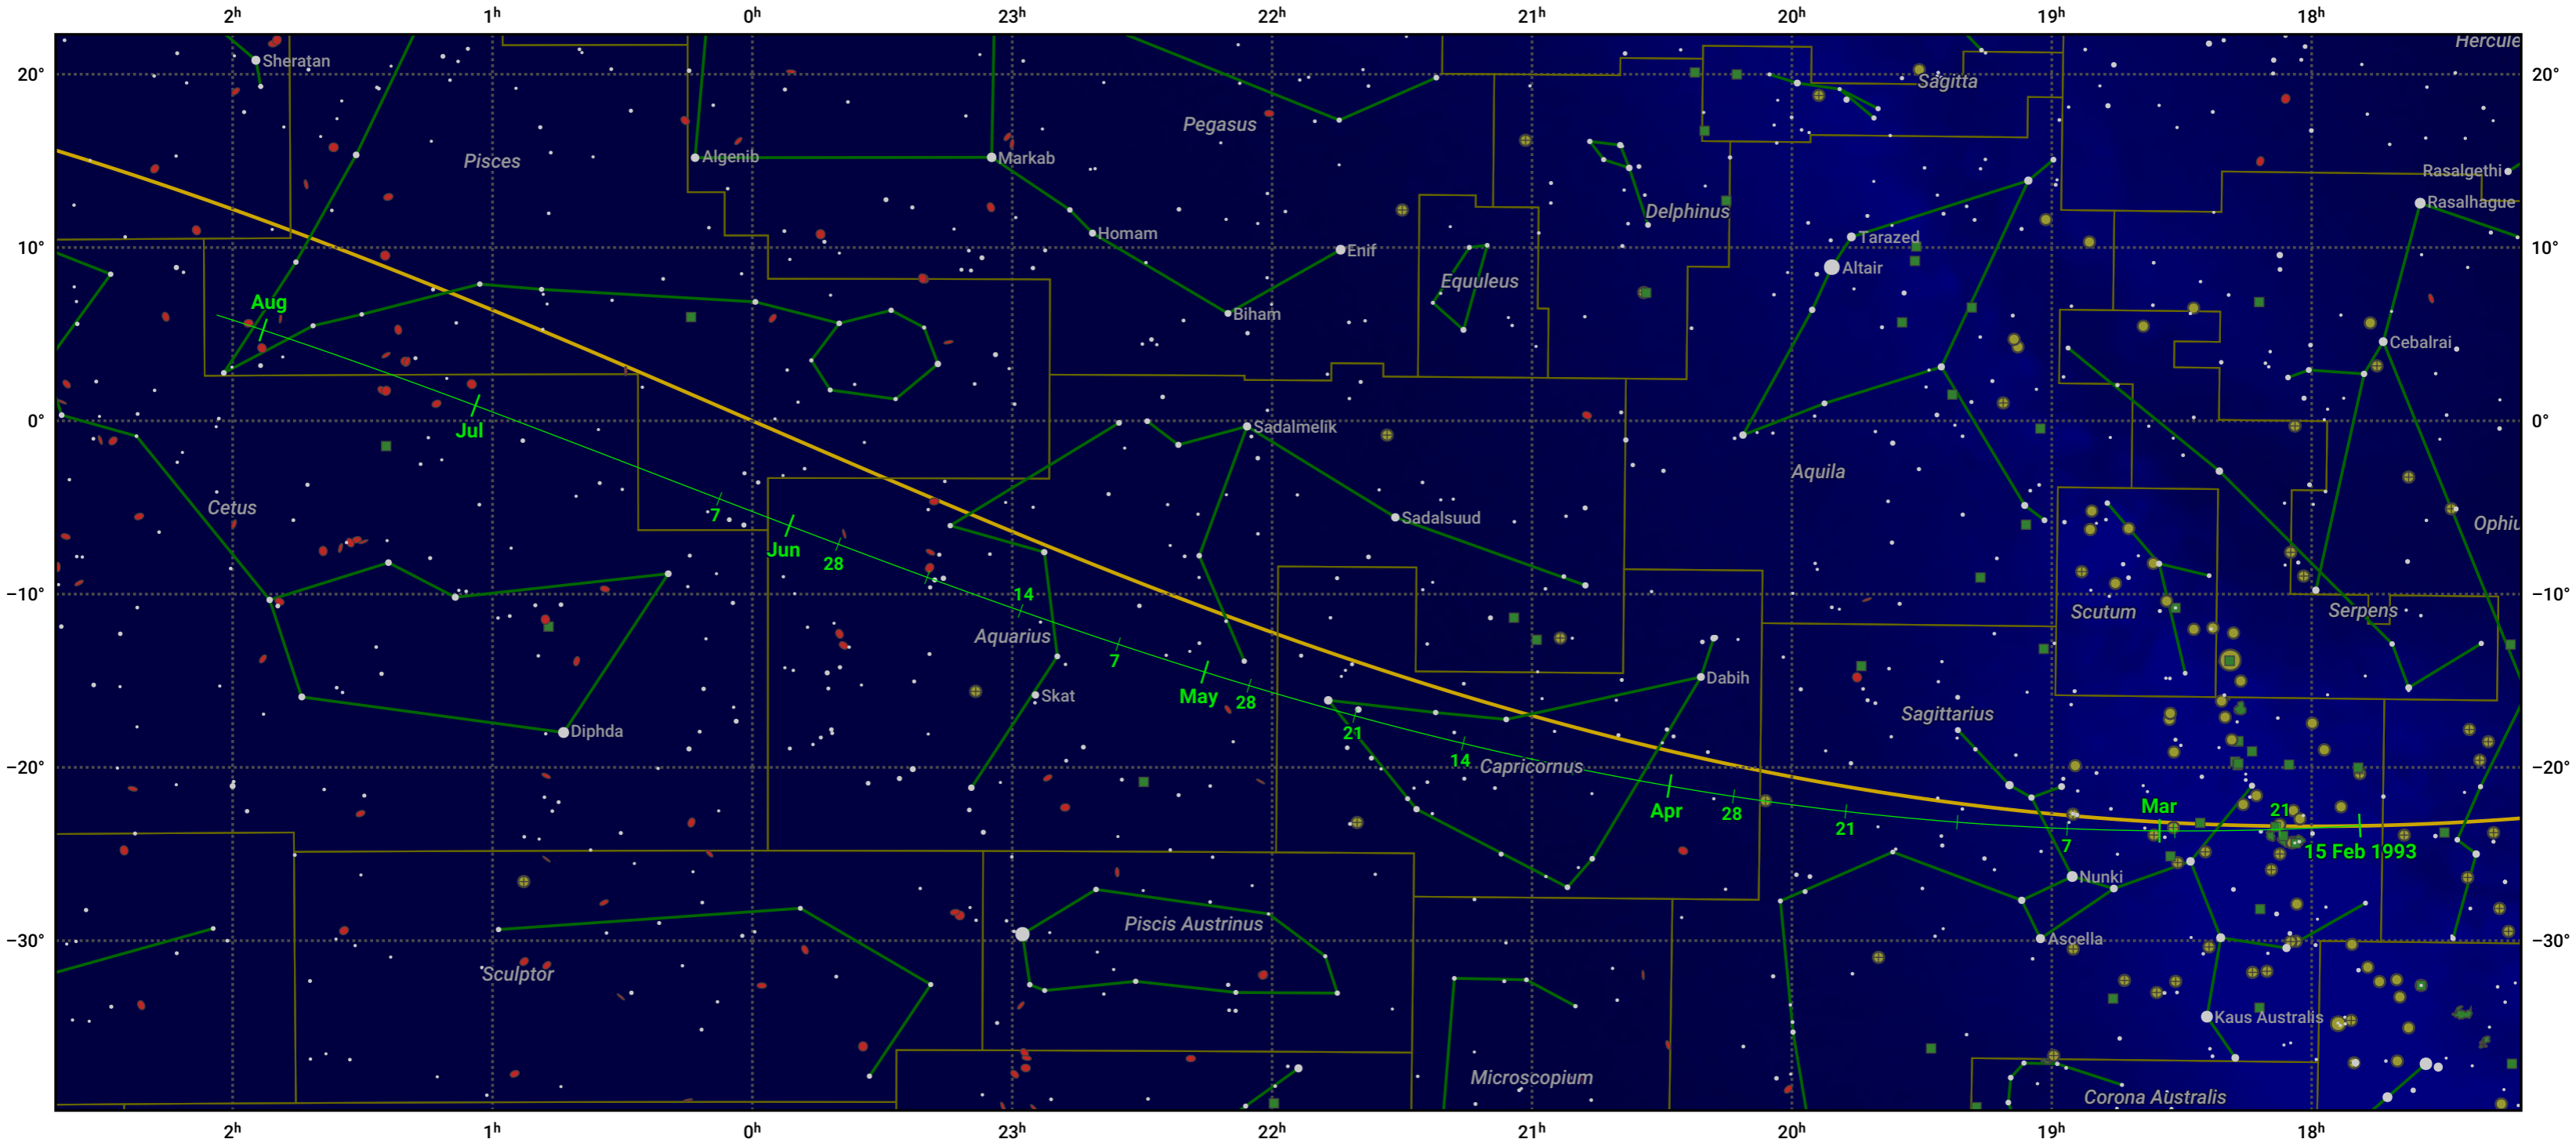

The path of 88P/Howell starting on 15 Feb 1993

© Dominic Ford 2011–2024. Date markers placed at midnight UTC. Downloaded from <https://in-the-sky.org>

Magnitude scale: ● 6.0 ● 5.0 ● 4.0 ● 3.0 ● 2.0 ● 1.0 ● 0.0

— Ecliptic Plane

Galaxy Bright nebula Open cluster Globular cluster

Date	Mag
1993 Mar 1	10.1
1993 Mar 14	9.6
1993 Apr 20	8.6
1993 May 1	8.4
1993 Jul 1	8.8
1993 Aug 6	9.6