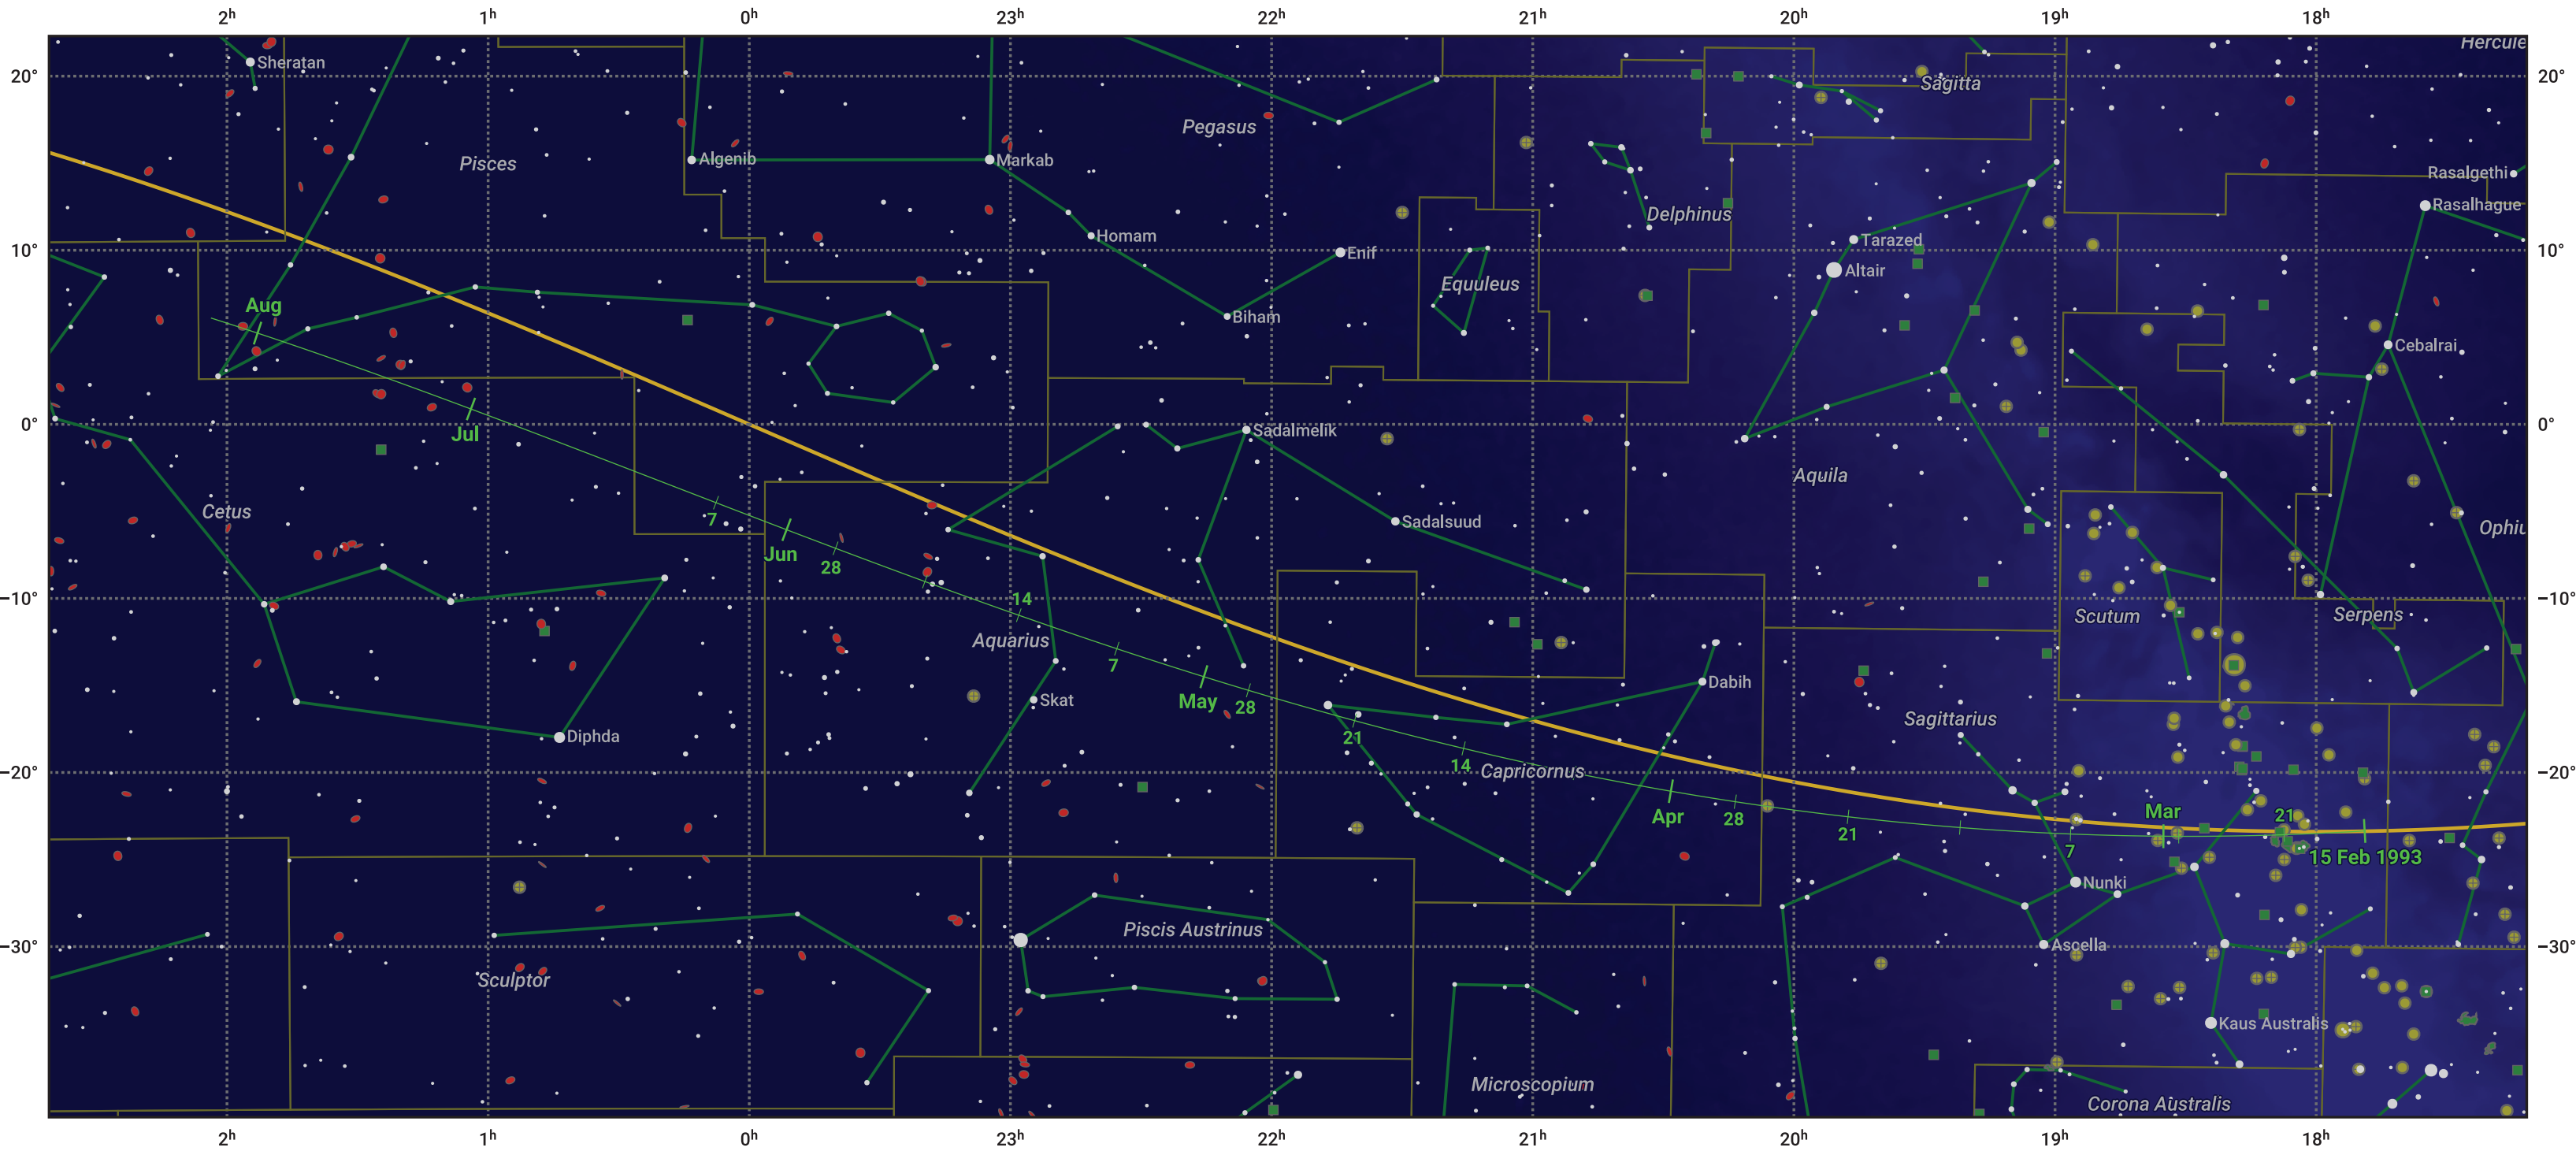

The path of 88P/Howell starting on 15 Feb 1993

© Dominic Ford 2011–2024. Date markers placed at midnight UTC. Downloaded from <https://in-the-sky.org>

Magnitude scale: 6.0 5.0 4.0 3.0 2.0 1.0 0.0

— Ecliptic Plane

Galaxy
 Bright nebula
 Open cluster
 Globular cluster

Date	Mag
1993 Mar 1	10.1
1993 Mar 14	9.6
1993 Apr 20	8.6
1993 May 1	8.4
1993 Jul 1	8.8
1993 Aug 6	9.6