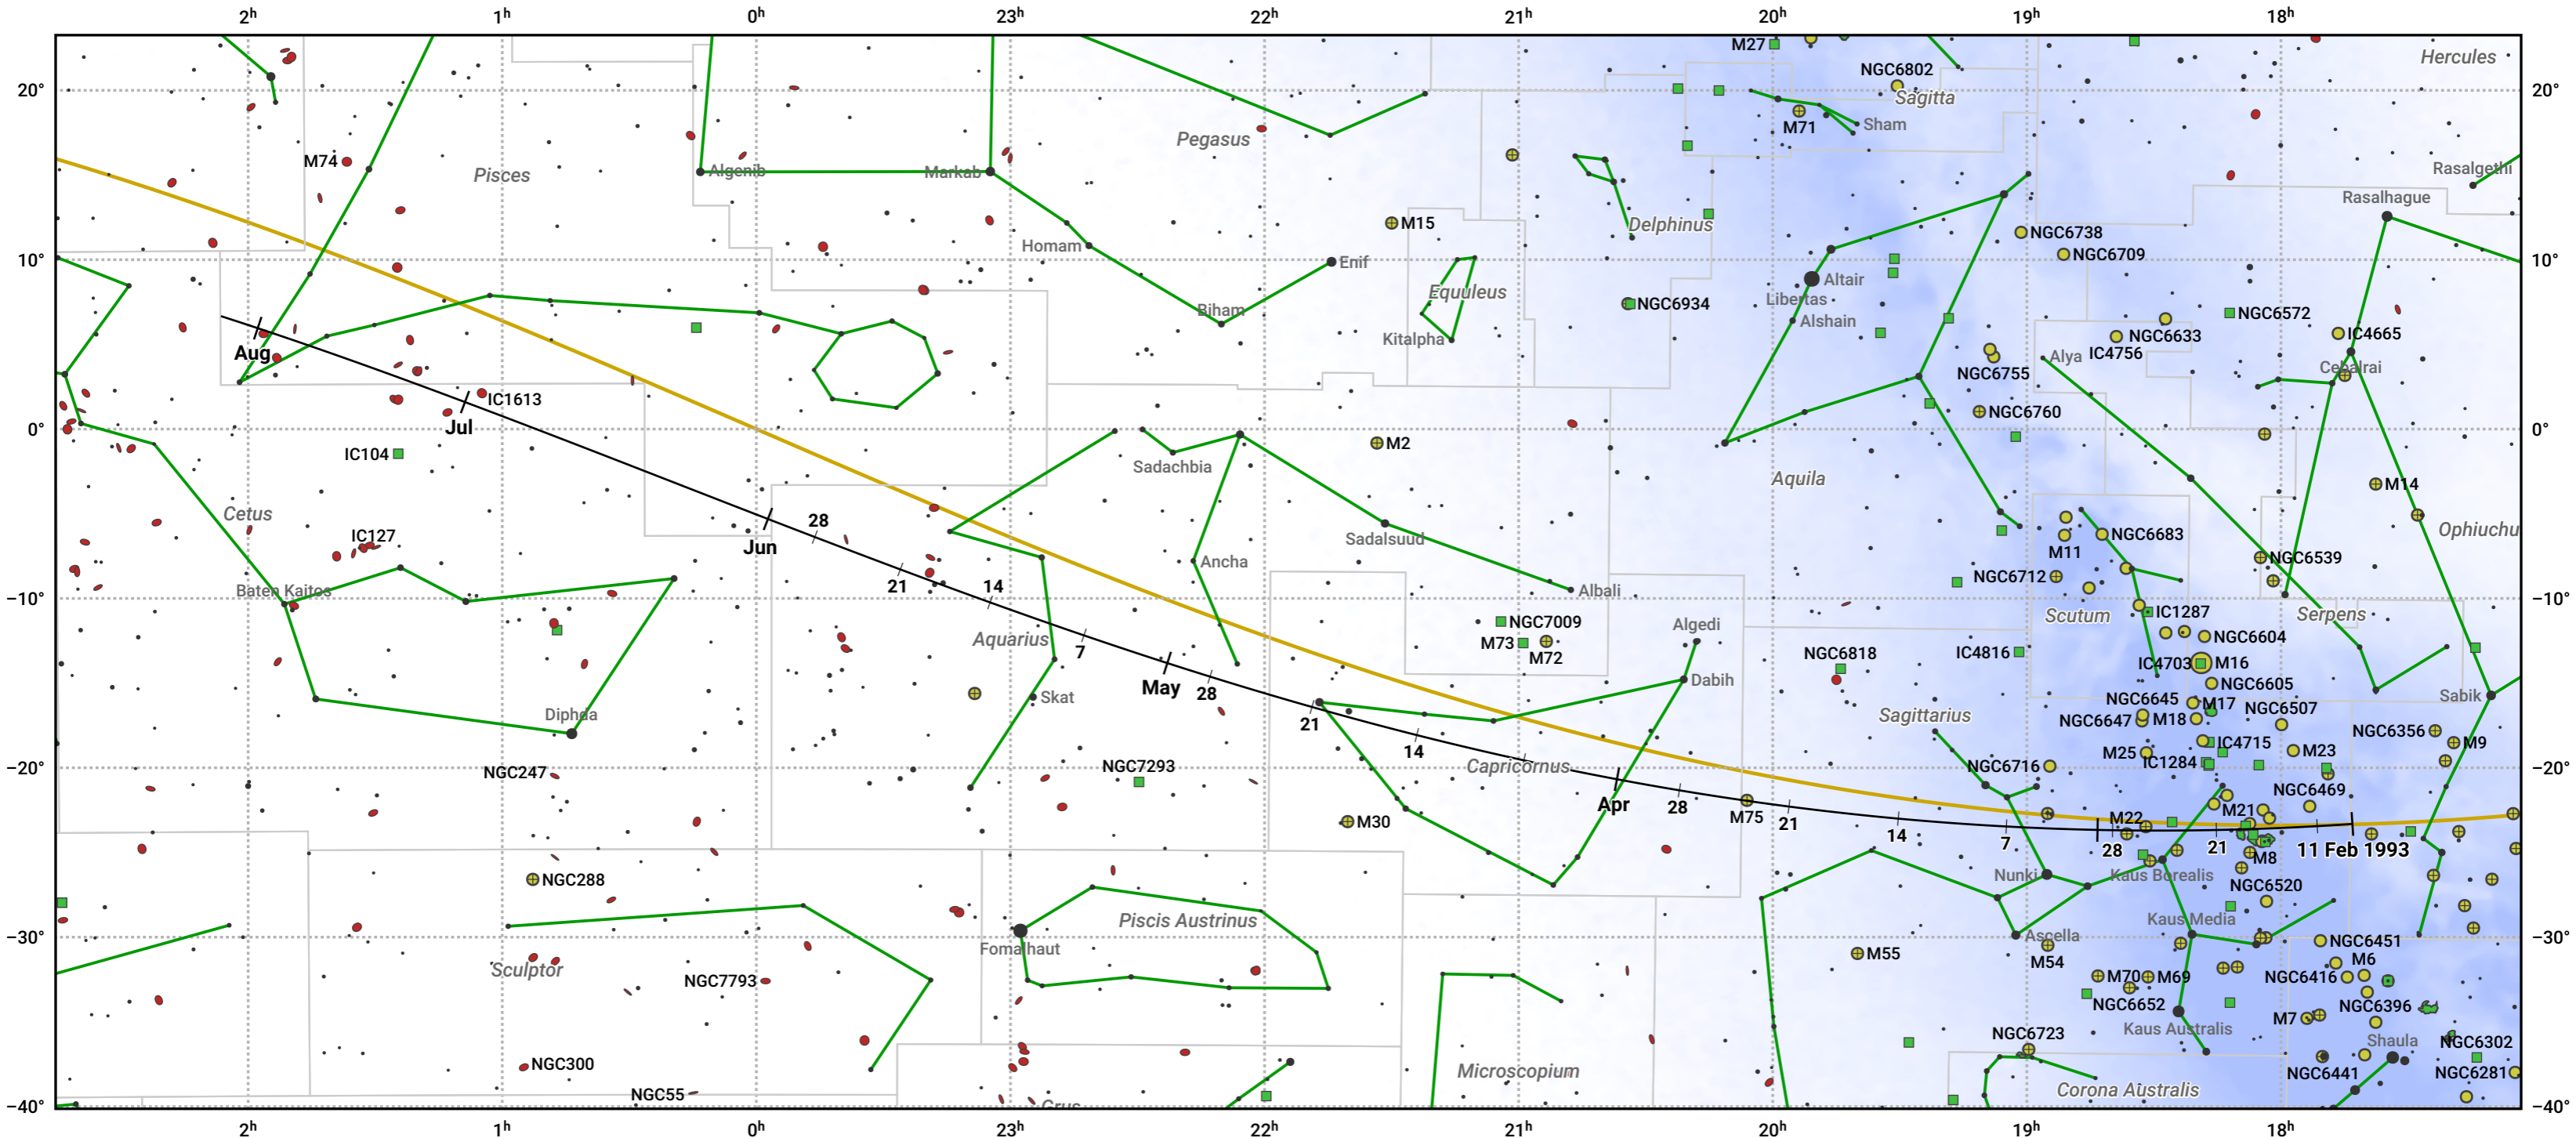

The path of 88P/Howell starting on 11 Feb 1993

© Dominic Ford 2011–2024. Date markers placed at midnight UTC. Downloaded from <https://in-the-sky.org>

Magnitude scale: ● 6.0 ● 5.0 ● 4.0 ● 3.0 ● 2.0 ● 1.0 ● 0.0

— Ecliptic Plane

● Galaxy ■ Bright nebula ● Open cluster ⊕ Globular cluster

Date	Mag
1993 Mar 1	10.0
1993 Mar 10	9.7
1993 Apr 17	8.7
1993 May 1	8.5
1993 Jul 1	9.0
1993 Aug 3	9.7