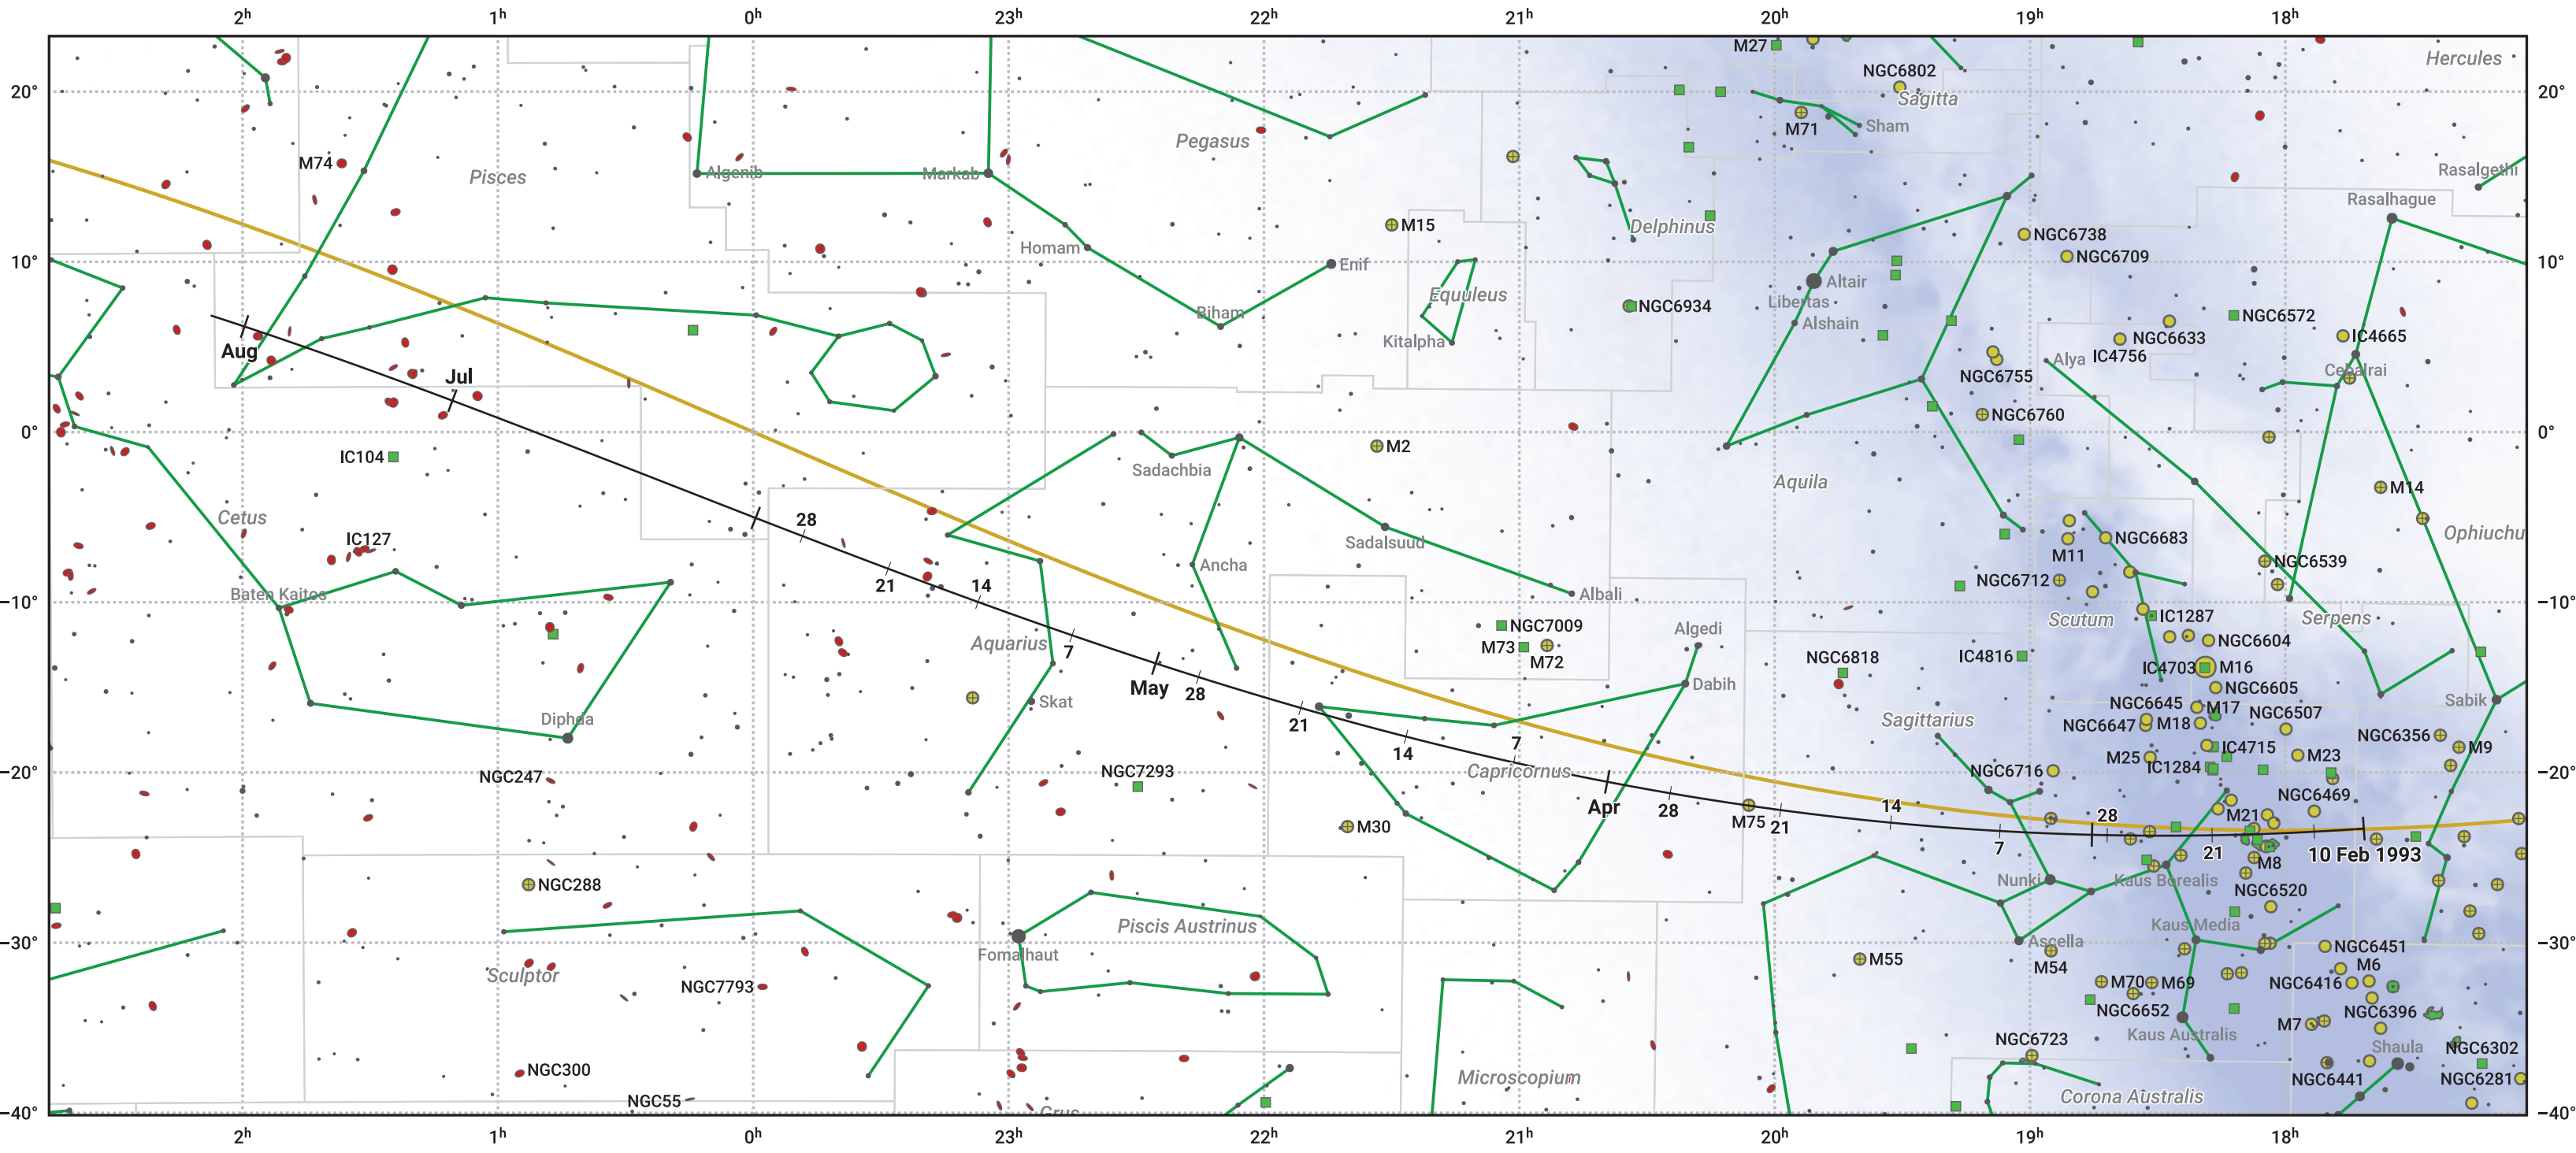

# The path of 88P/Howell starting on 10 Feb 1993

© Dominic Ford 2011–2024. Date markers placed at midnight UTC. Downloaded from <https://in-the-sky.org>

Magnitude scale: ● 6.0 ● 5.0 ● 4.0 ● 3.0 ● 2.0 ● 1.0 ● 0.0

— Ecliptic Plane

● Galaxy ■ Bright nebula ● Open cluster ● Globular cluster

Date	Mag
1993 Mar 1	10.0
1993 Mar 9	9.7
1993 Apr 16	8.7
1993 May 1	8.5
1993 Jul 1	9.1
1993 Jul 31	9.7