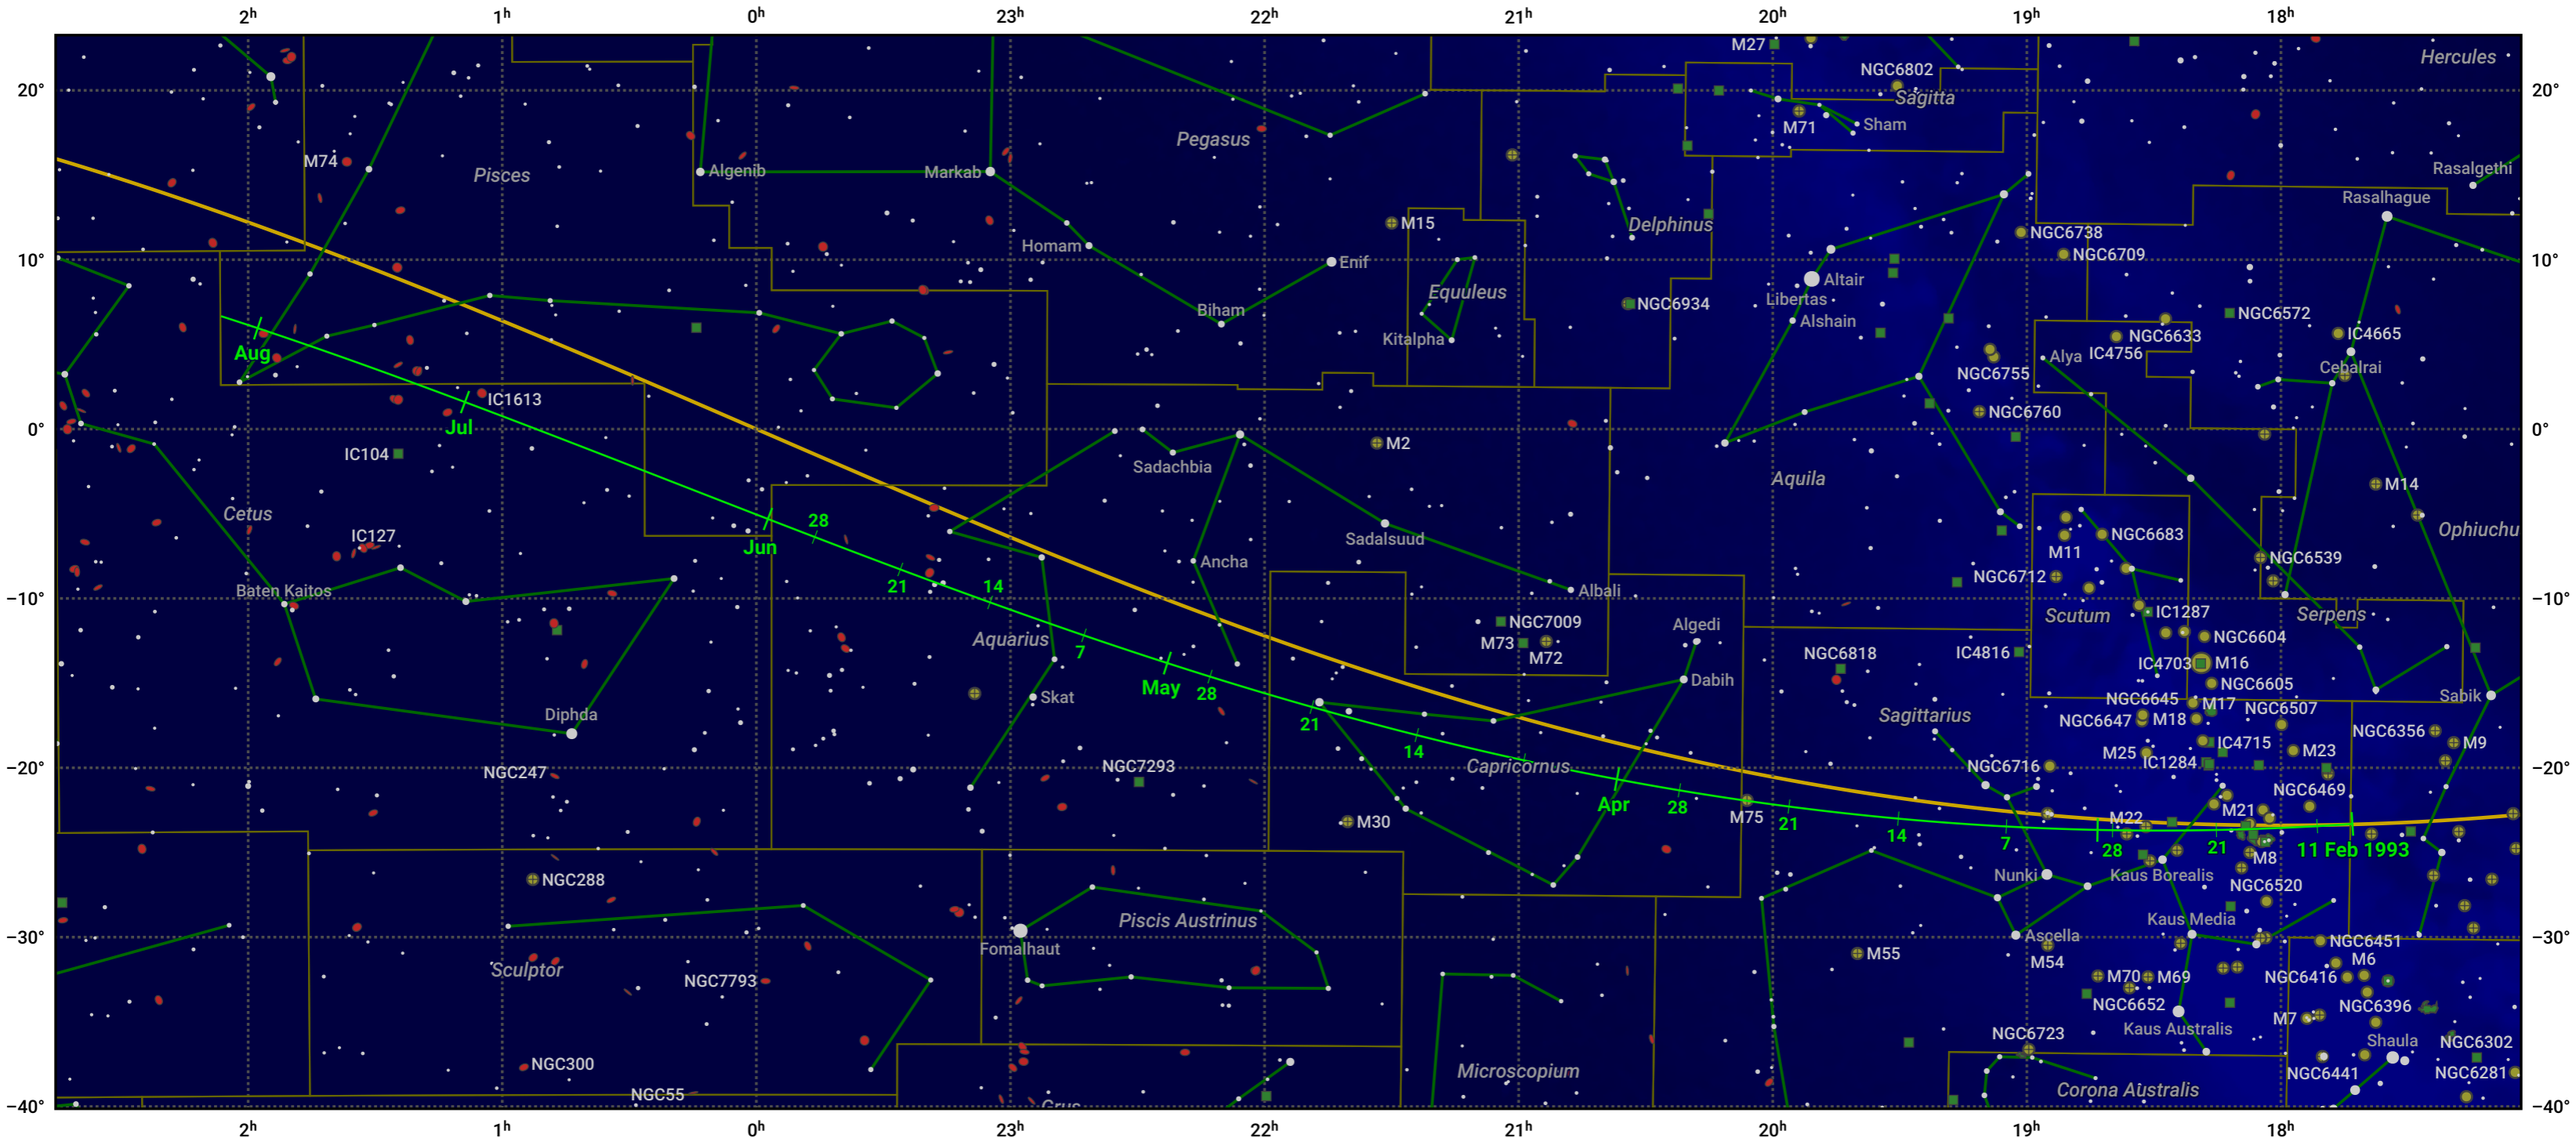

The path of 88P/Howell starting on 11 Feb 1993

© Dominic Ford 2011–2024. Date markers placed at midnight UTC. Downloaded from <https://in-the-sky.org>

Magnitude scale: 6.0 5.0 4.0 3.0 2.0 1.0 0.0

Ecliptic Plane

Galaxy Bright nebula Open cluster + Globular cluster

Date	Mag
1993 Mar 1	10.0
1993 Mar 10	9.7
1993 Apr 17	8.7
1993 May 1	8.5
1993 Jul 1	9.0
1993 Aug 3	9.7