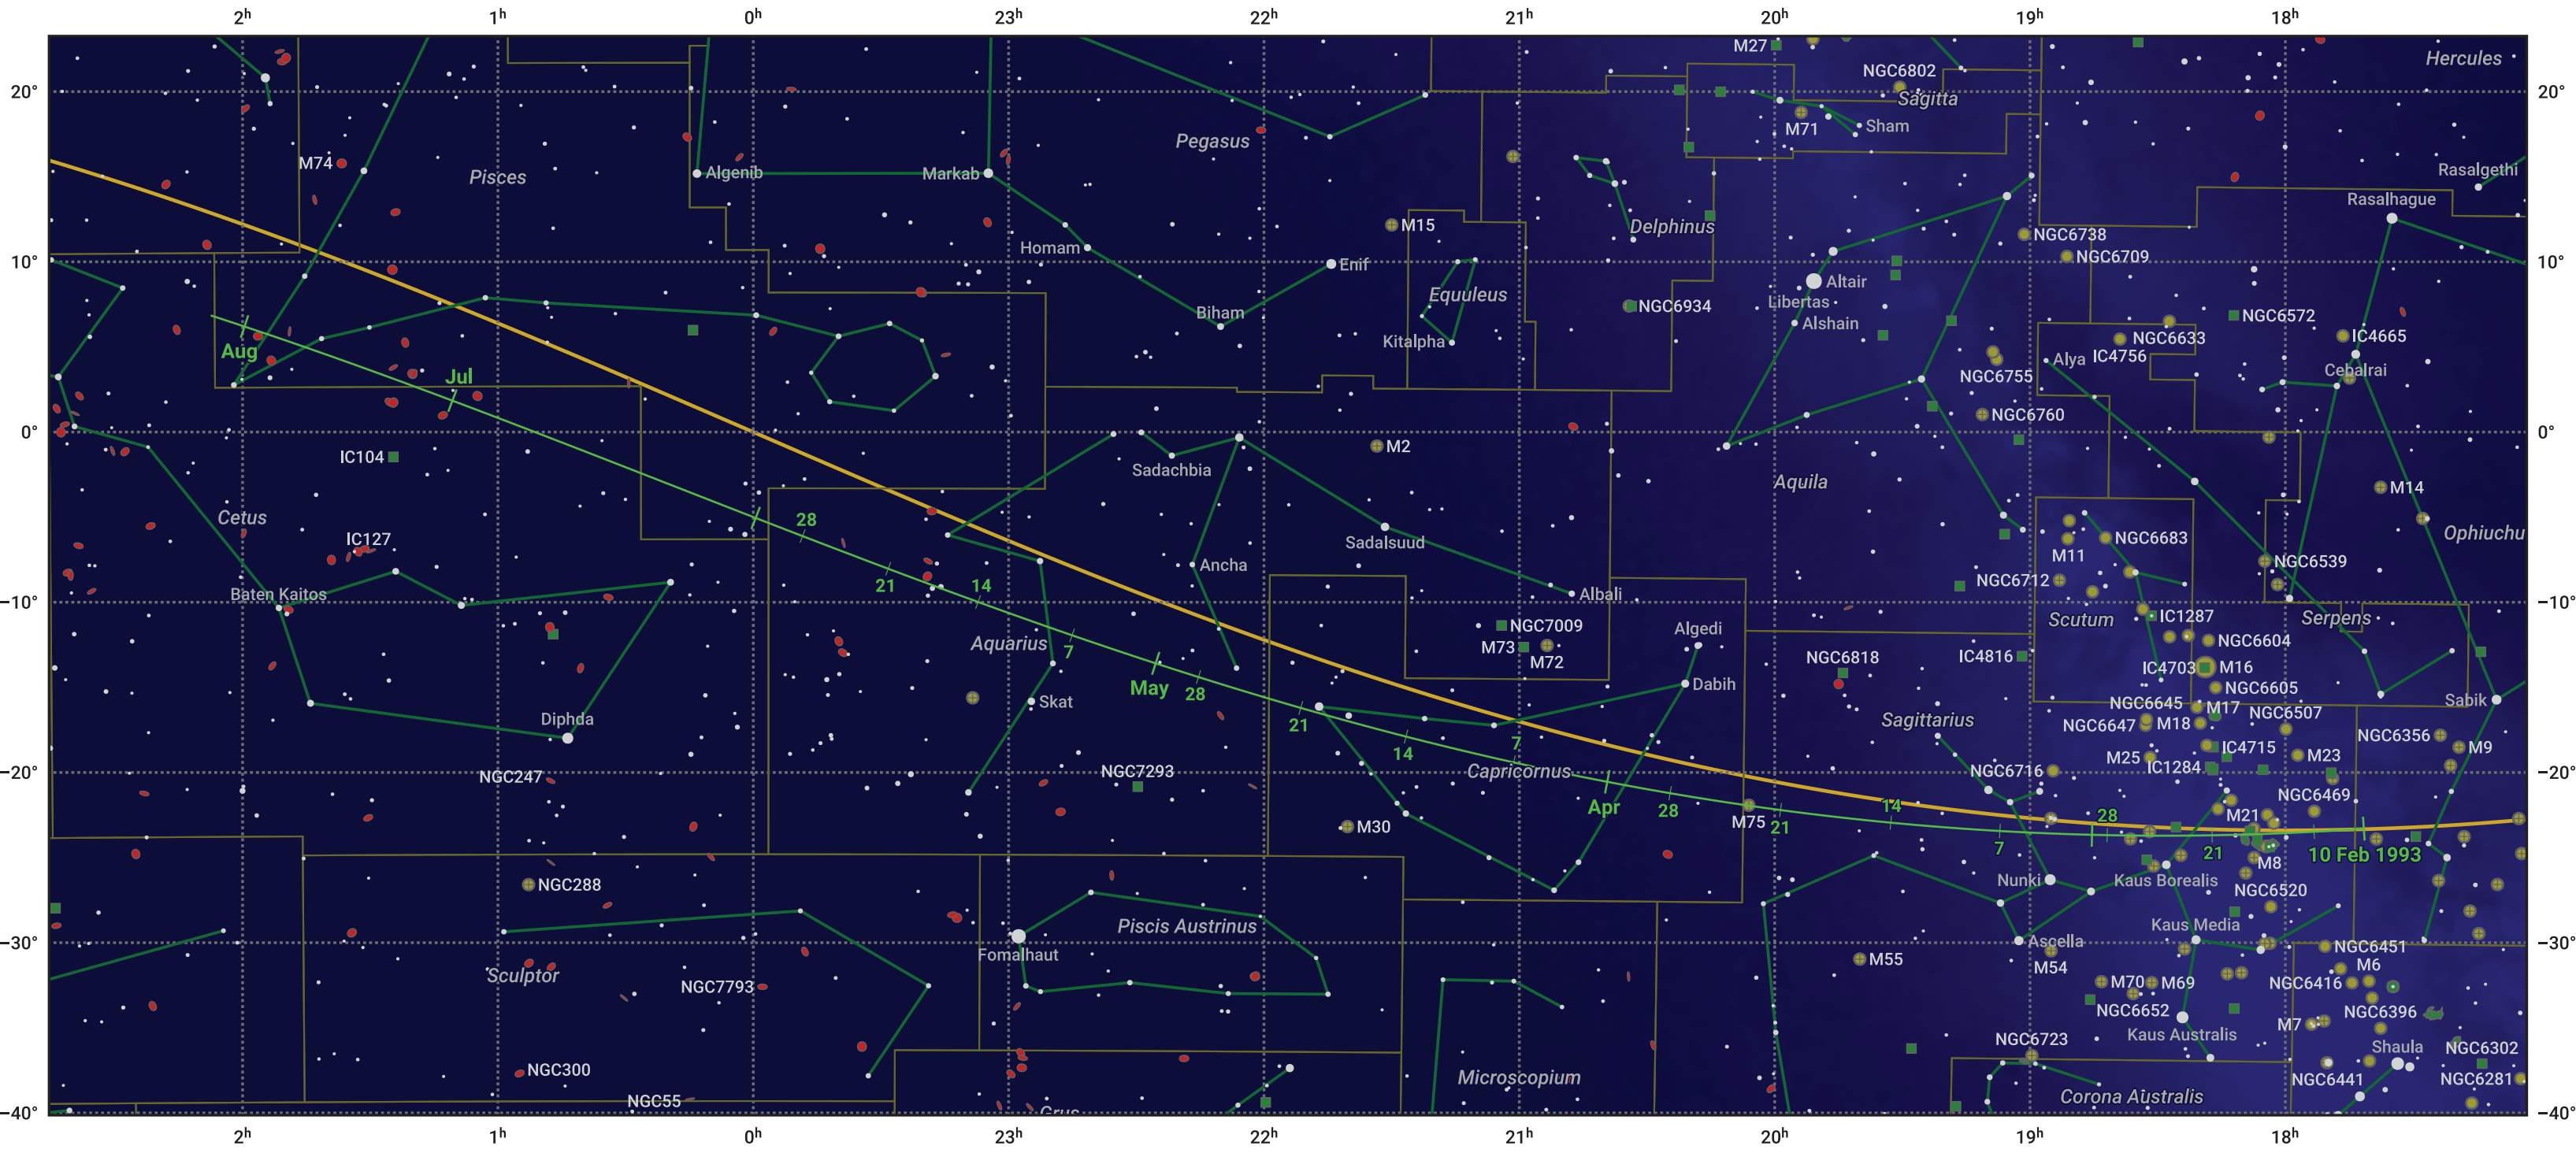

The path of 88P/Howell starting on 10 Feb 1993

© Dominic Ford 2011–2024. Date markers placed at midnight UTC. Downloaded from <https://in-the-sky.org>

Magnitude scale: 6.0 5.0 4.0 3.0 2.0 1.0 0.0

Ecliptic Plane

Galaxy Bright nebula Open cluster Globular cluster

Date	Mag
1993 Mar 1	10.0
1993 Mar 9	9.7
1993 Apr 16	8.7
1993 May 1	8.5
1993 Jul 1	9.1
1993 Jul 31	9.7