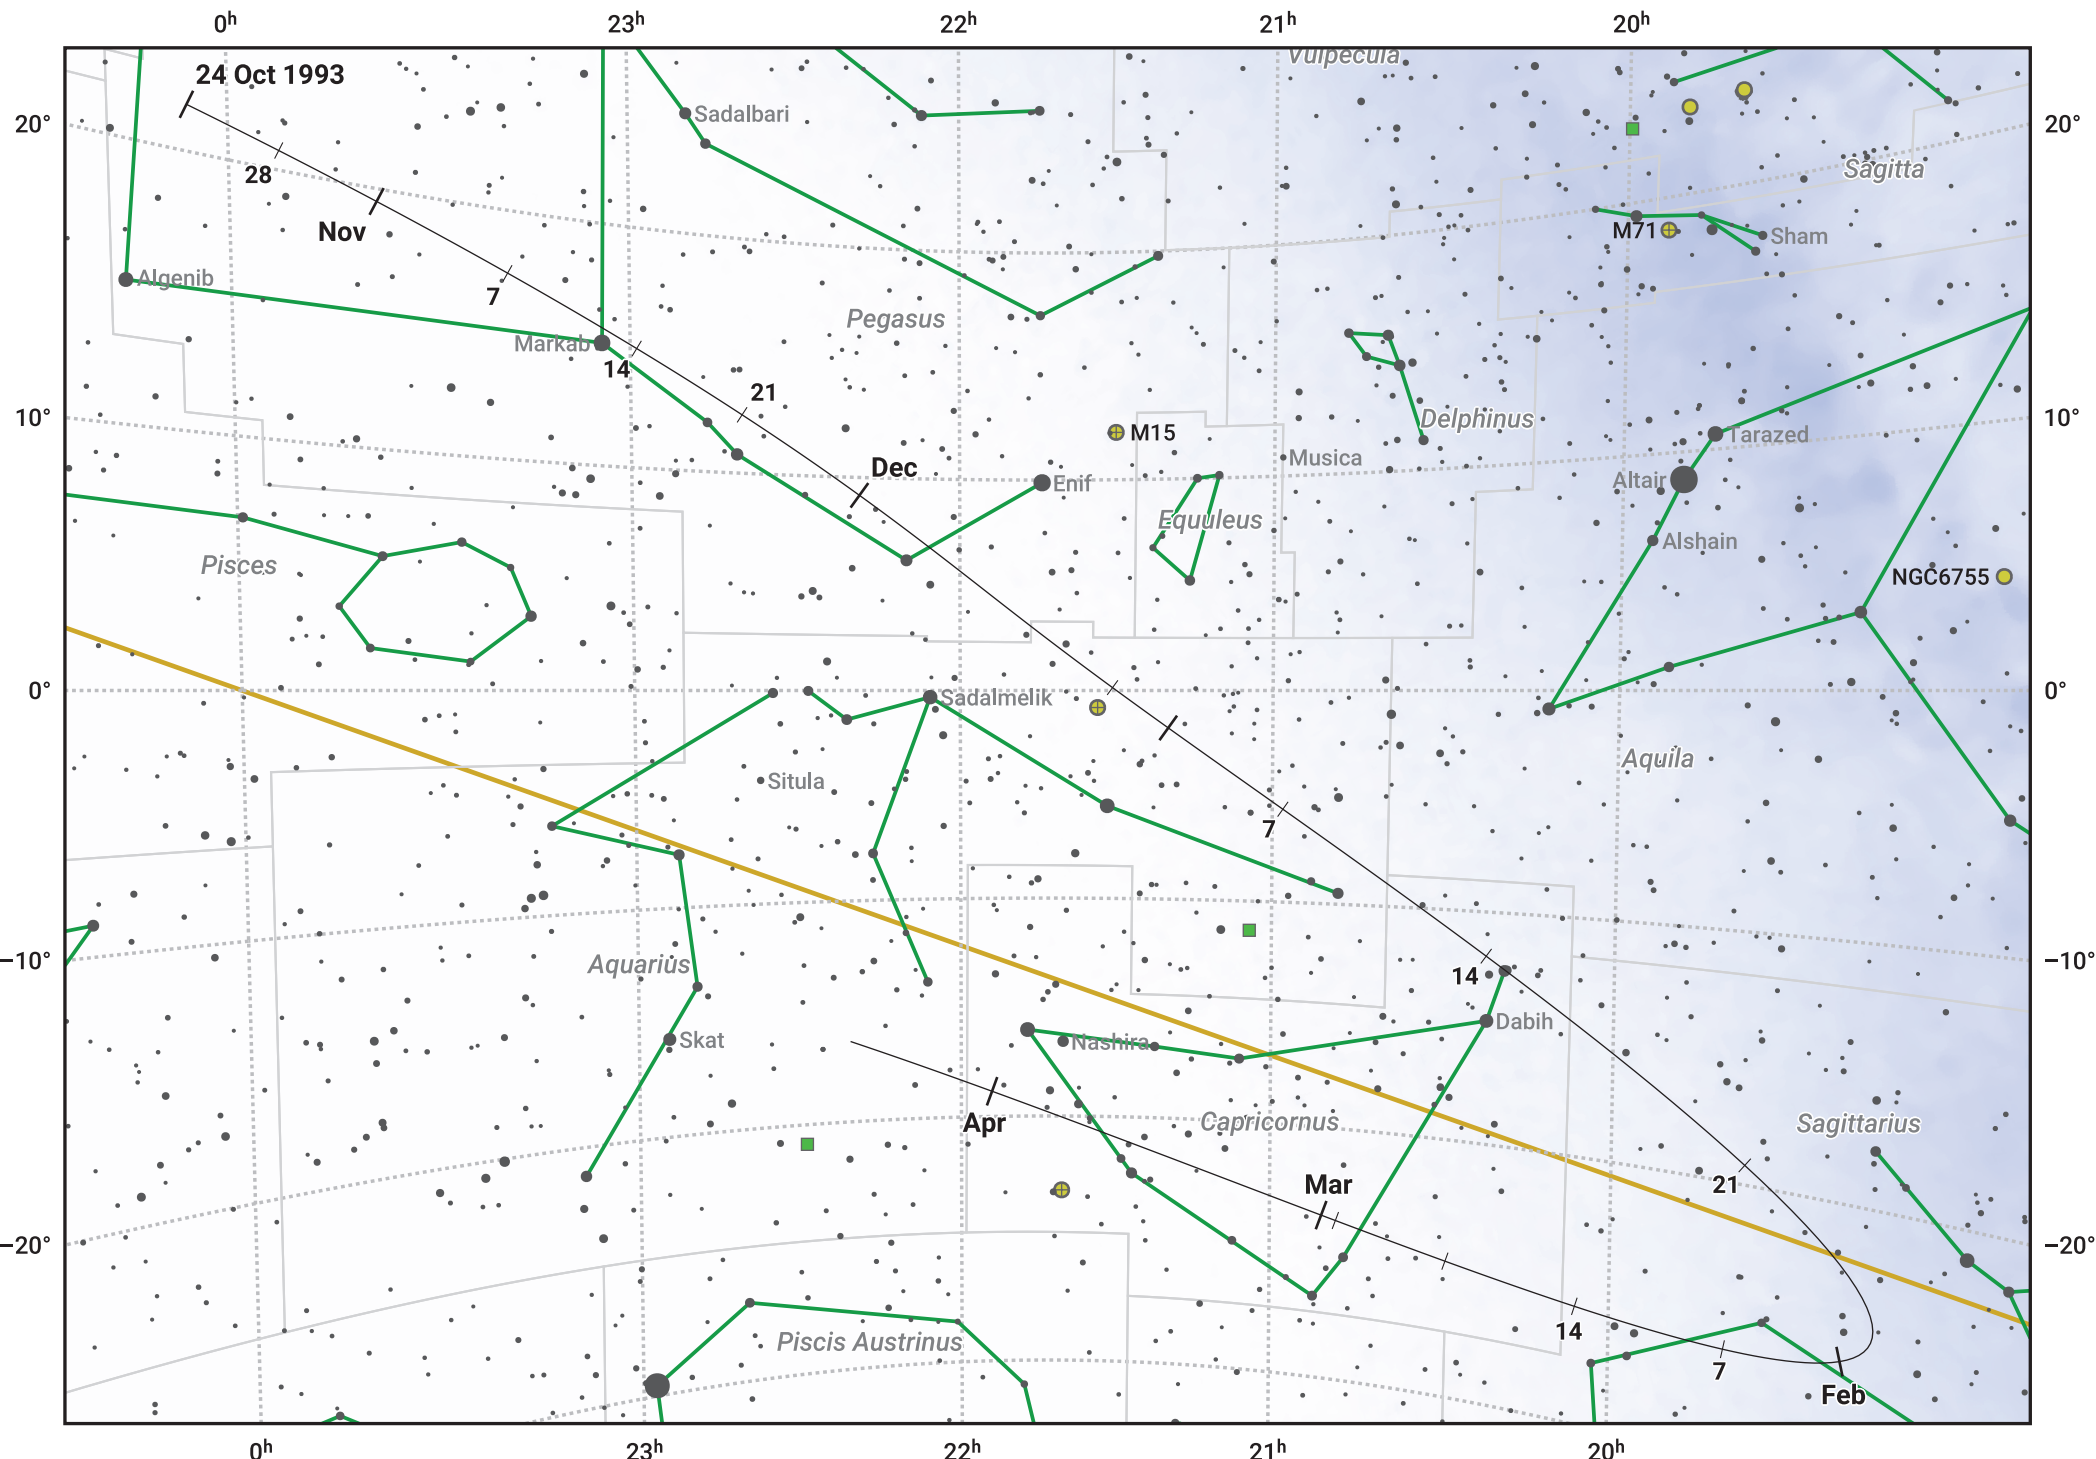

The path of 2P/Encke starting on 24 Oct 1993

© Dominic Ford 2011–2024. Date markers placed at midnight UTC. Downloaded from <https://in-the-sky.org>

Magnitude scale: 7.0 6.0 5.0 4.0 3.0 2.0 1.0 0.0

Ecliptic Plane

Galaxy
 Bright nebula
 Open cluster
 Globular cluster

Date	Mag
1993 Nov 1	11.5
1993 Nov 16	10.8
1993 Dec 6	9.8
1993 Dec 20	8.8
1993 Dec 30	7.7
1994 Jan 1	7.5
1994 Jan 7	6.7
1994 Jan 14	5.7
1994 Feb 4	6.7
1994 Feb 9	7.7
1994 Feb 15	8.8
1994 Feb 23	9.9
1994 Mar 1	10.6
1994 Mar 5	10.9
1994 Mar 18	12.0
1994 Apr 6	13.0