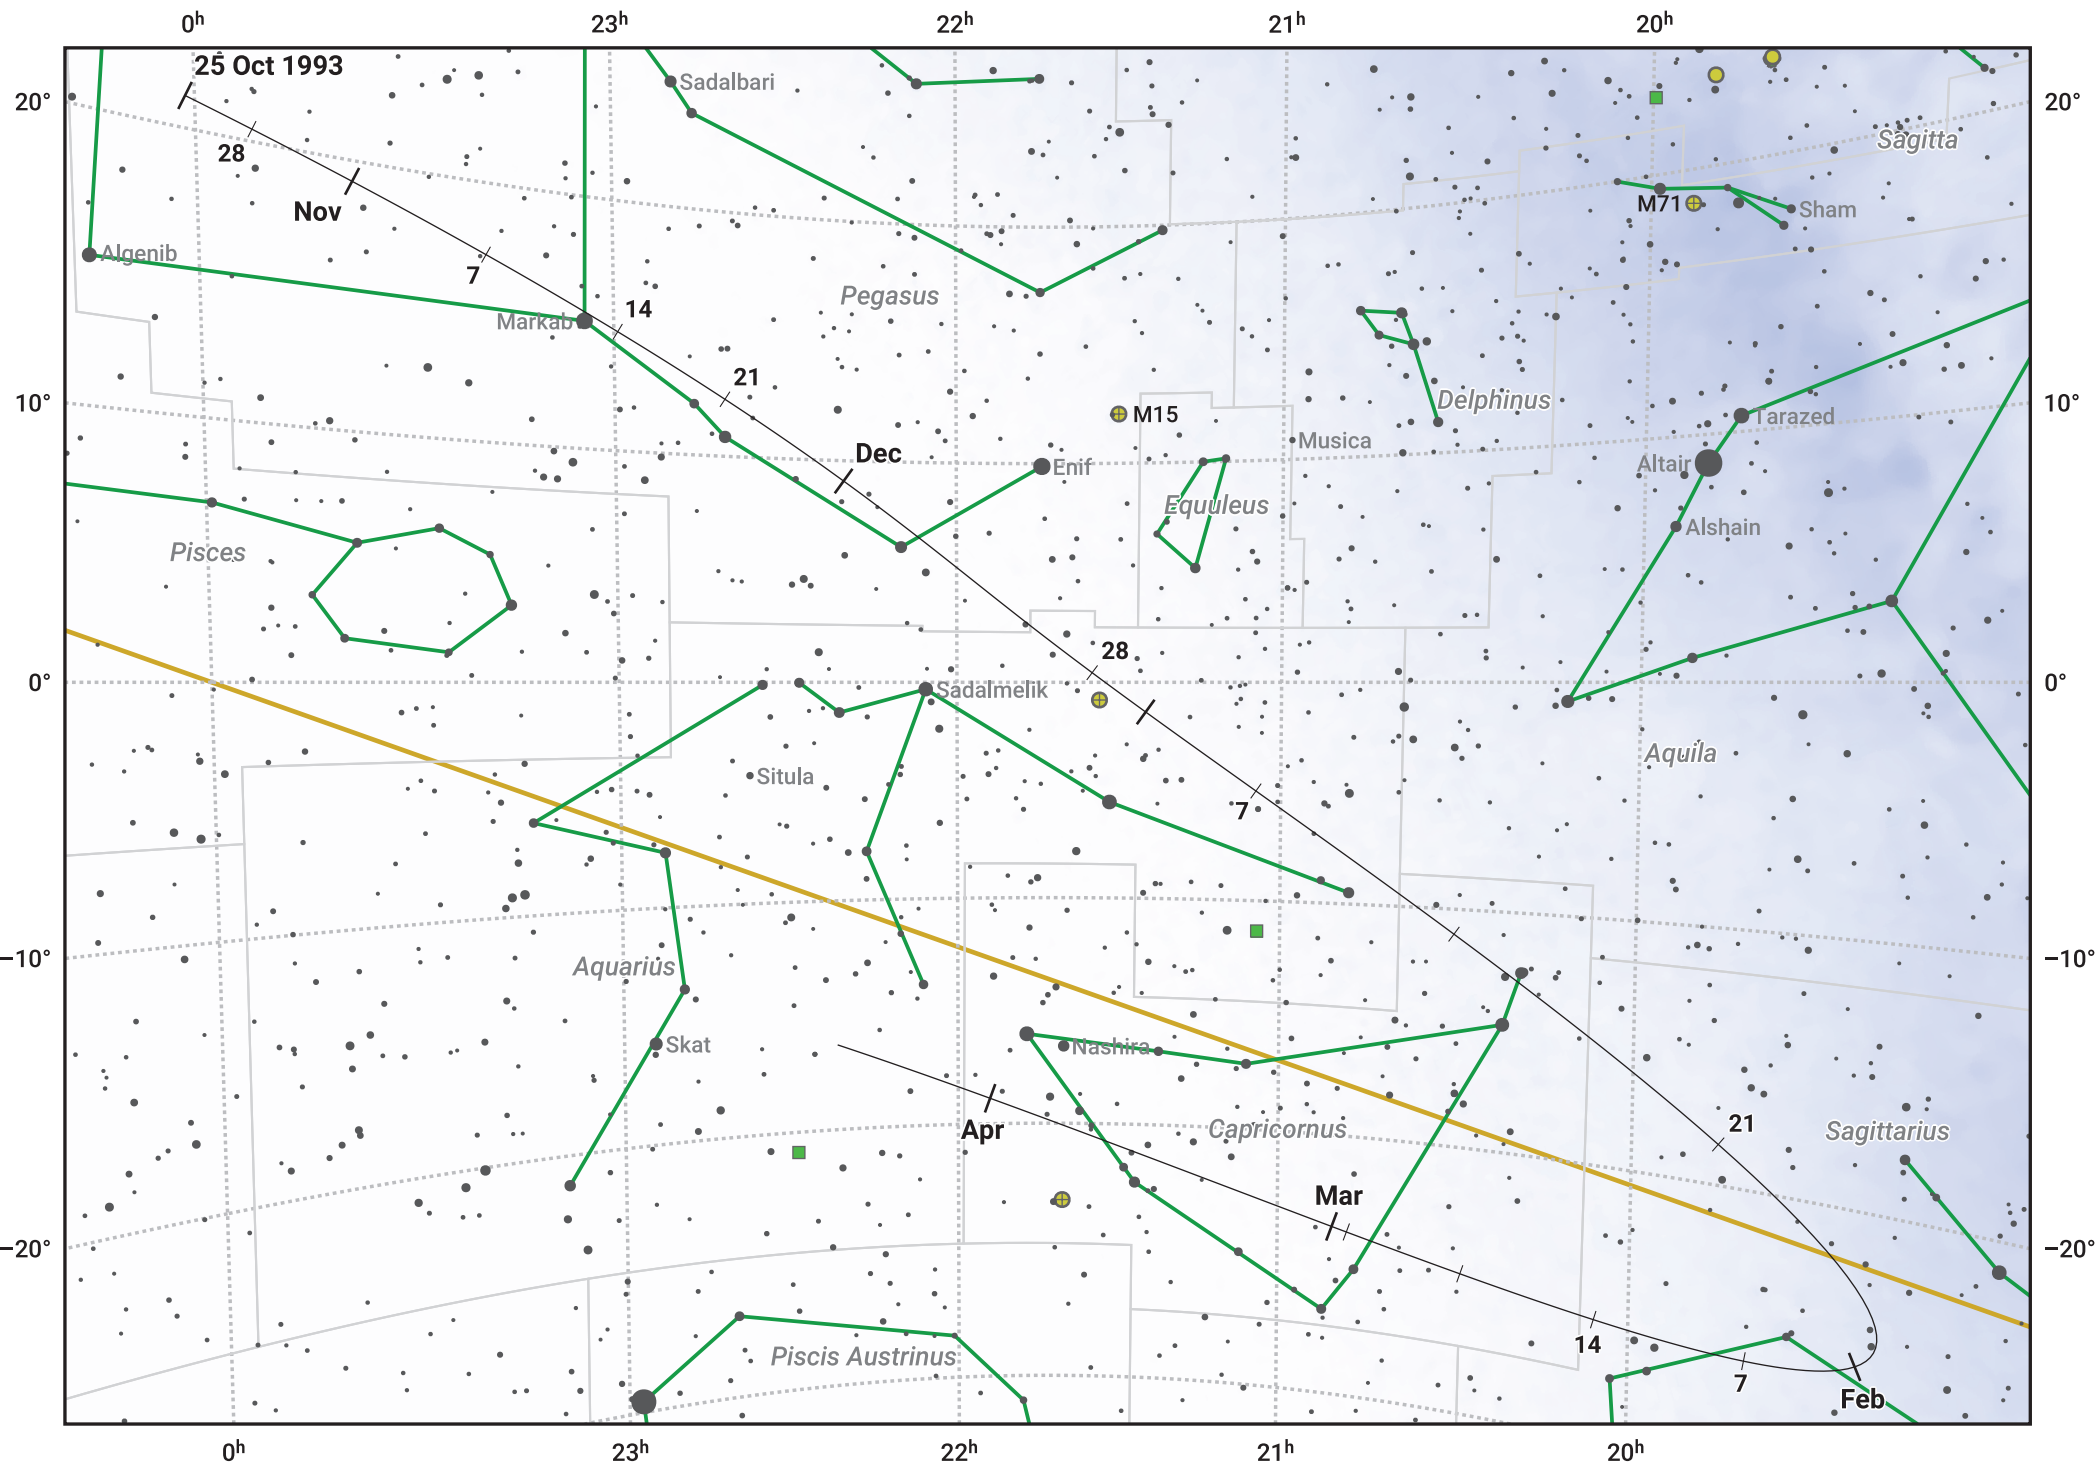

The path of 2P/Encke starting on 25 Oct 1993

© Dominic Ford 2011–2024. Date markers placed at midnight UTC. Downloaded from <https://in-the-sky.org>

Magnitude scale: 7.0 6.0 5.0 4.0 3.0 2.0 1.0 0.0

— Ecliptic Plane

Galaxy Bright nebula Open cluster Globular cluster

Date	Mag
1993 Nov 1	11.5
1993 Nov 17	10.8
1993 Dec 7	9.8
1993 Dec 22	8.7
1994 Jan 1	7.6
1994 Jan 9	6.5
1994 Jan 17	5.4
1994 Feb 3	6.4
1994 Feb 8	7.4
1994 Feb 14	8.5
1994 Feb 22	9.7
1994 Mar 1	10.5
1994 Mar 3	10.7
1994 Mar 15	11.7
1994 Apr 1	12.7