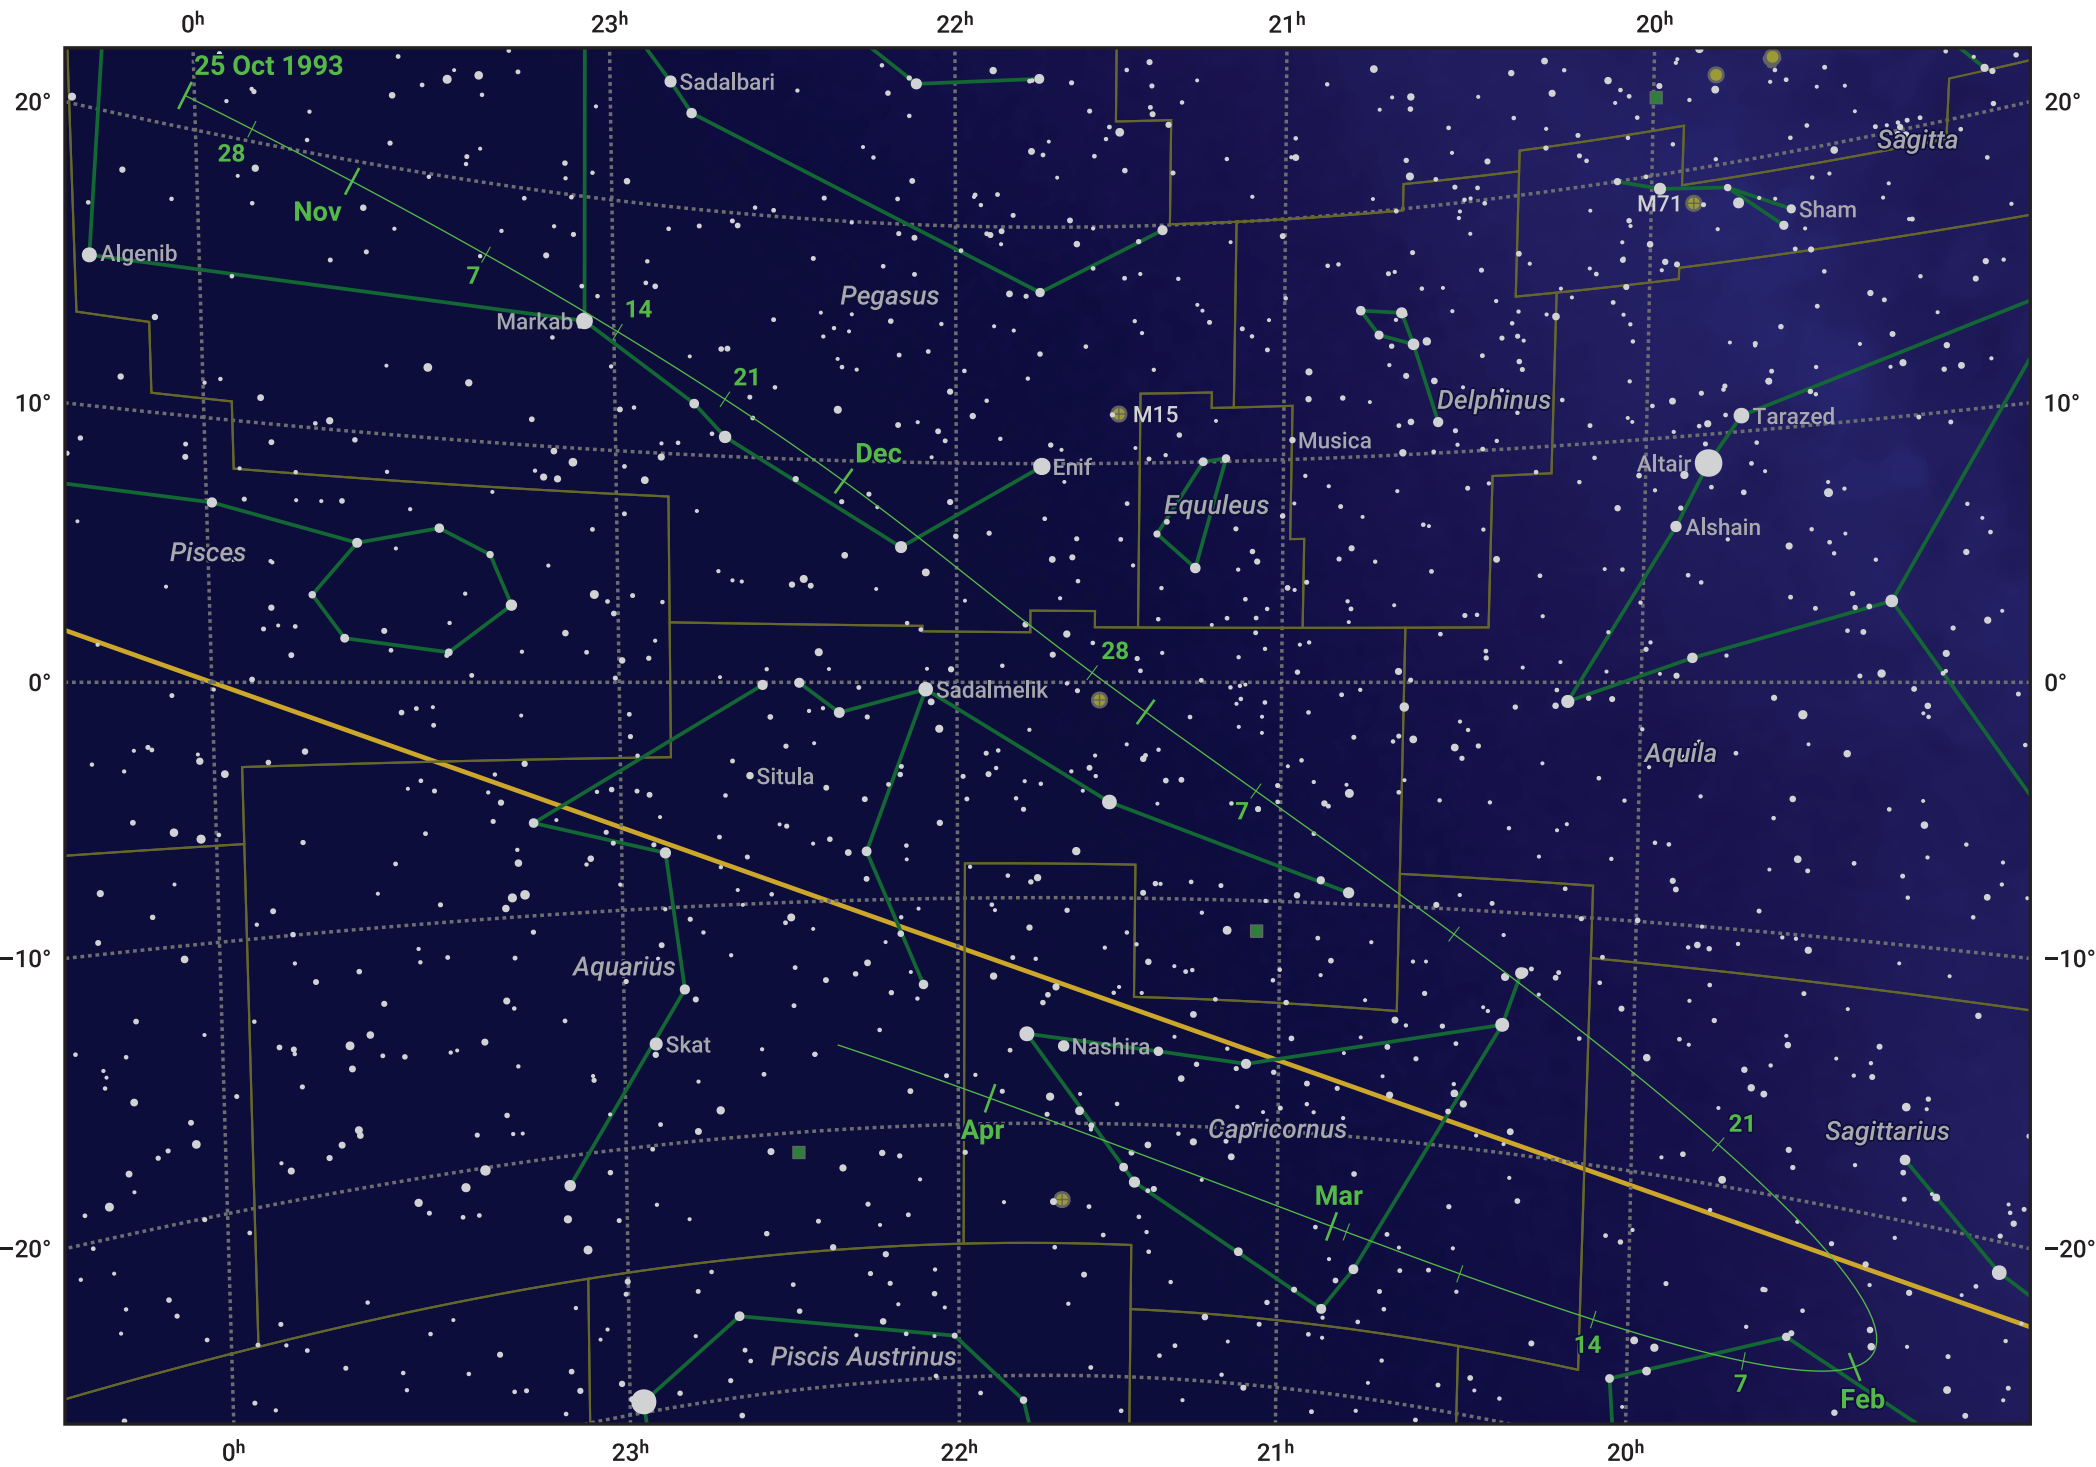

The path of 2P/Encke starting on 25 Oct 1993

© Dominic Ford 2011–2024. Date markers placed at midnight UTC. Downloaded from <https://in-the-sky.org>

Magnitude scale: 7.0 6.0 5.0 4.0 3.0 2.0 1.0 0.0

— Ecliptic Plane

Galaxy Bright nebula Open cluster Globular cluster

Date	Mag
1993 Nov 1	11.5
1993 Nov 17	10.8
1993 Dec 7	9.8
1993 Dec 22	8.7
1994 Jan 1	7.6
1994 Jan 9	6.5
1994 Jan 17	5.4
1994 Feb 3	6.4
1994 Feb 8	7.4
1994 Feb 14	8.5
1994 Feb 22	9.7
1994 Mar 1	10.5
1994 Mar 3	10.7
1994 Mar 15	11.7
1994 Apr 1	12.7