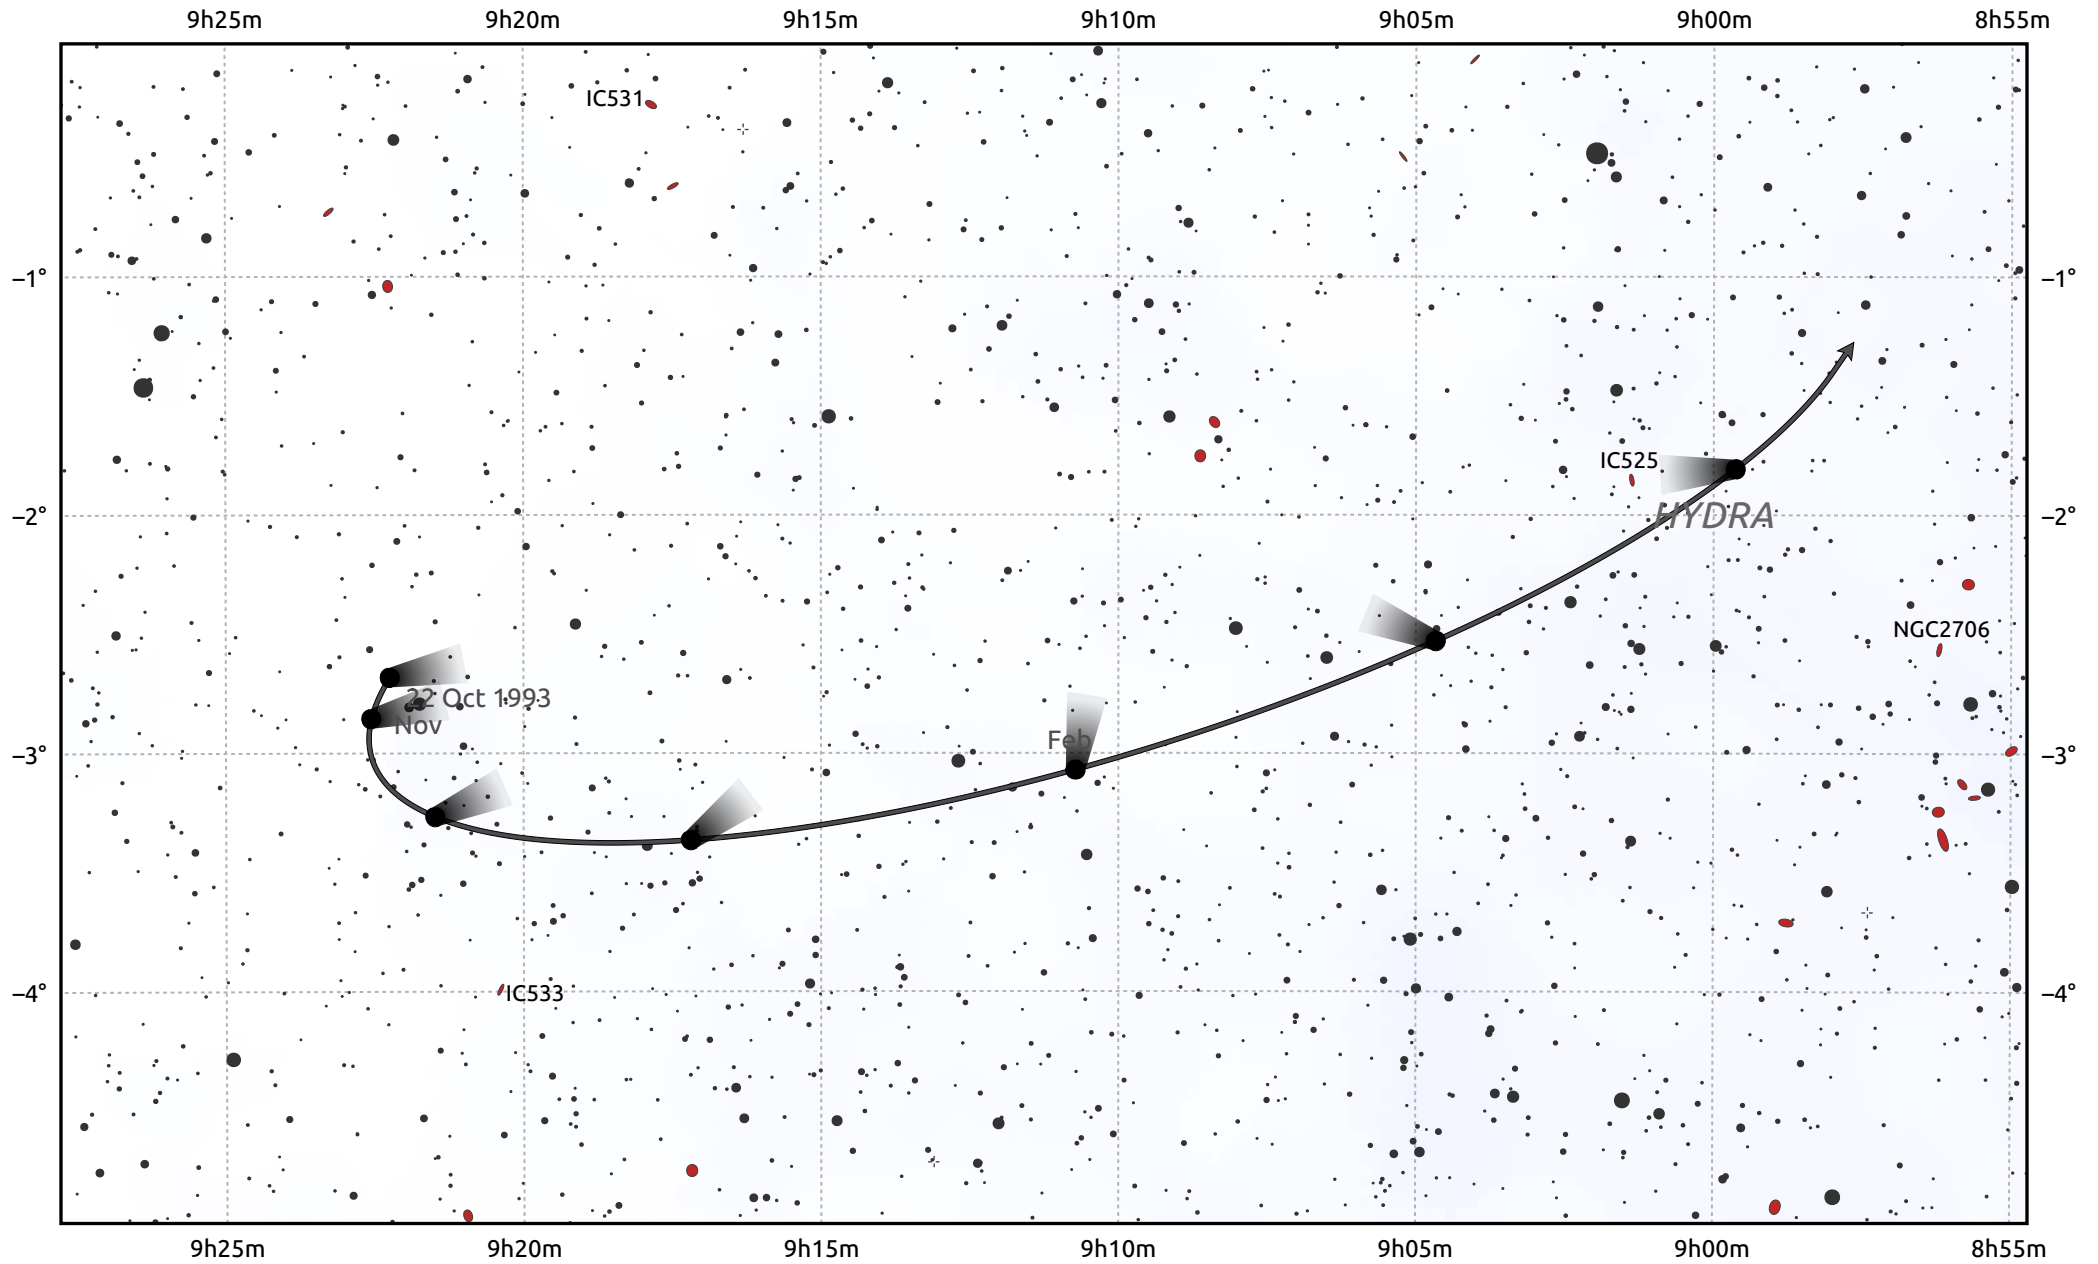

The path of 1P/Halley starting on 22 Oct 1993

© Dominic Ford 2011–2026. Date markers placed at midnight UTC. Downloaded from <https://in-the-sky.org>

Magnitude scale: 12.0 11.0 10.0 9.0 8.0 7.0 6.0 5.0

— Ecliptic Plane

- Galaxy
- Bright nebula
- Open cluster
- ⊕ Globular cluster
- + Planetary nebula

Date	Mag
1993 Nov 1	nan
1994 Jan 1	nan
1994 Mar 1	nan