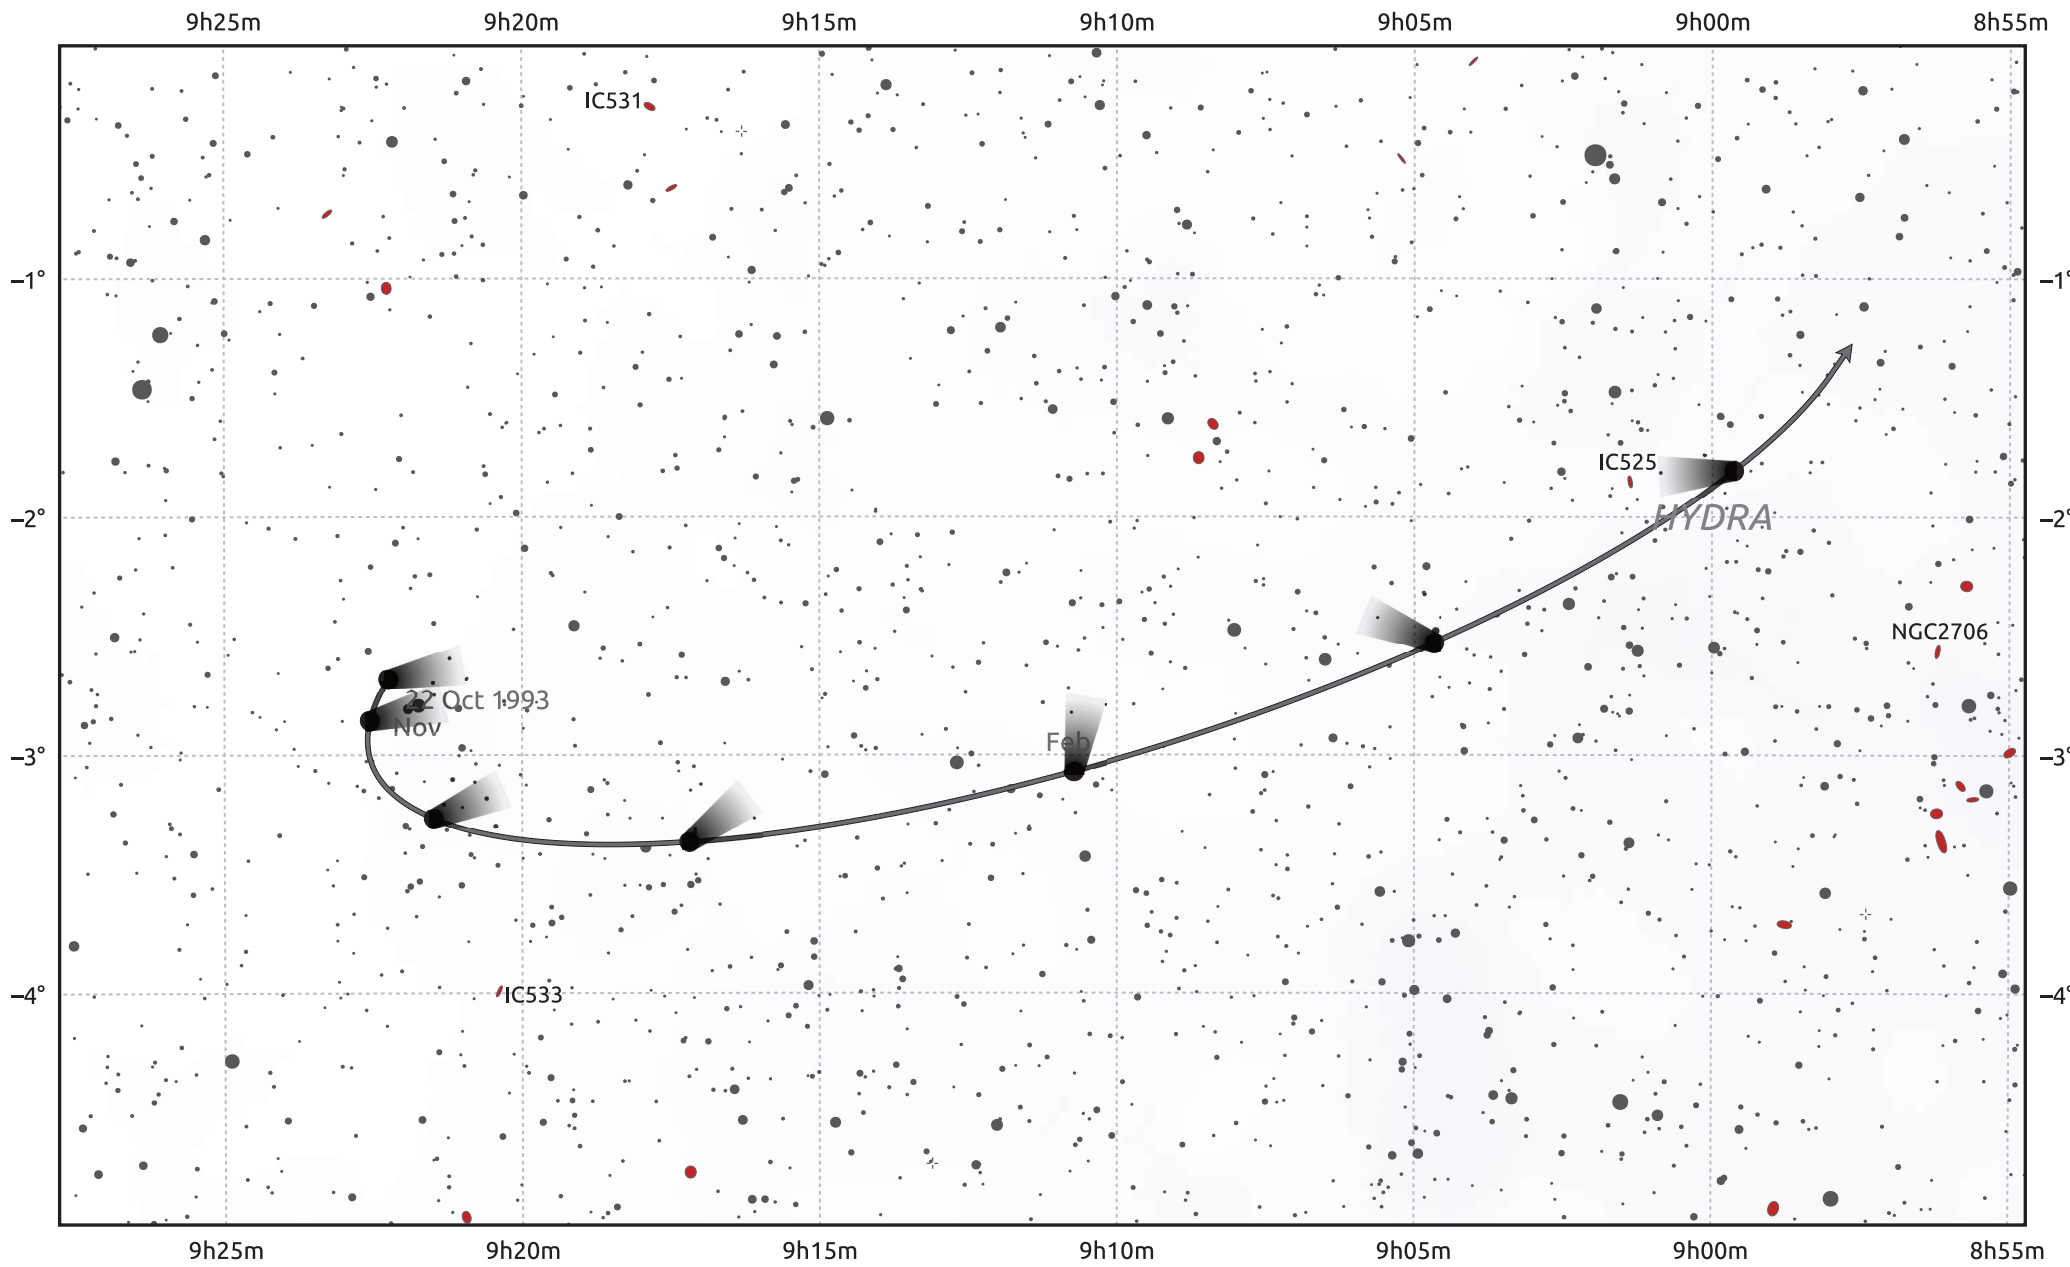

The path of 1P/Halley starting on 22 Oct 1993

© Dominic Ford 2011–2026. Date markers placed at midnight UTC. Downloaded from <https://in-the-sky.org>

Magnitude scale: • 12.0 • 11.0 • 10.0 • 9.0 • 8.0 • 7.0 • 6.0 • 5.0

— Ecliptic Plane

- Galaxy
- Bright nebula
- Open cluster
- ⊕ Globular cluster
- + Planetary nebula

| Date | Mag |
|------------|-----|
| 1993 Nov 1 | nan |
| 1994 Jan 1 | nan |
| 1994 Mar 1 | nan |