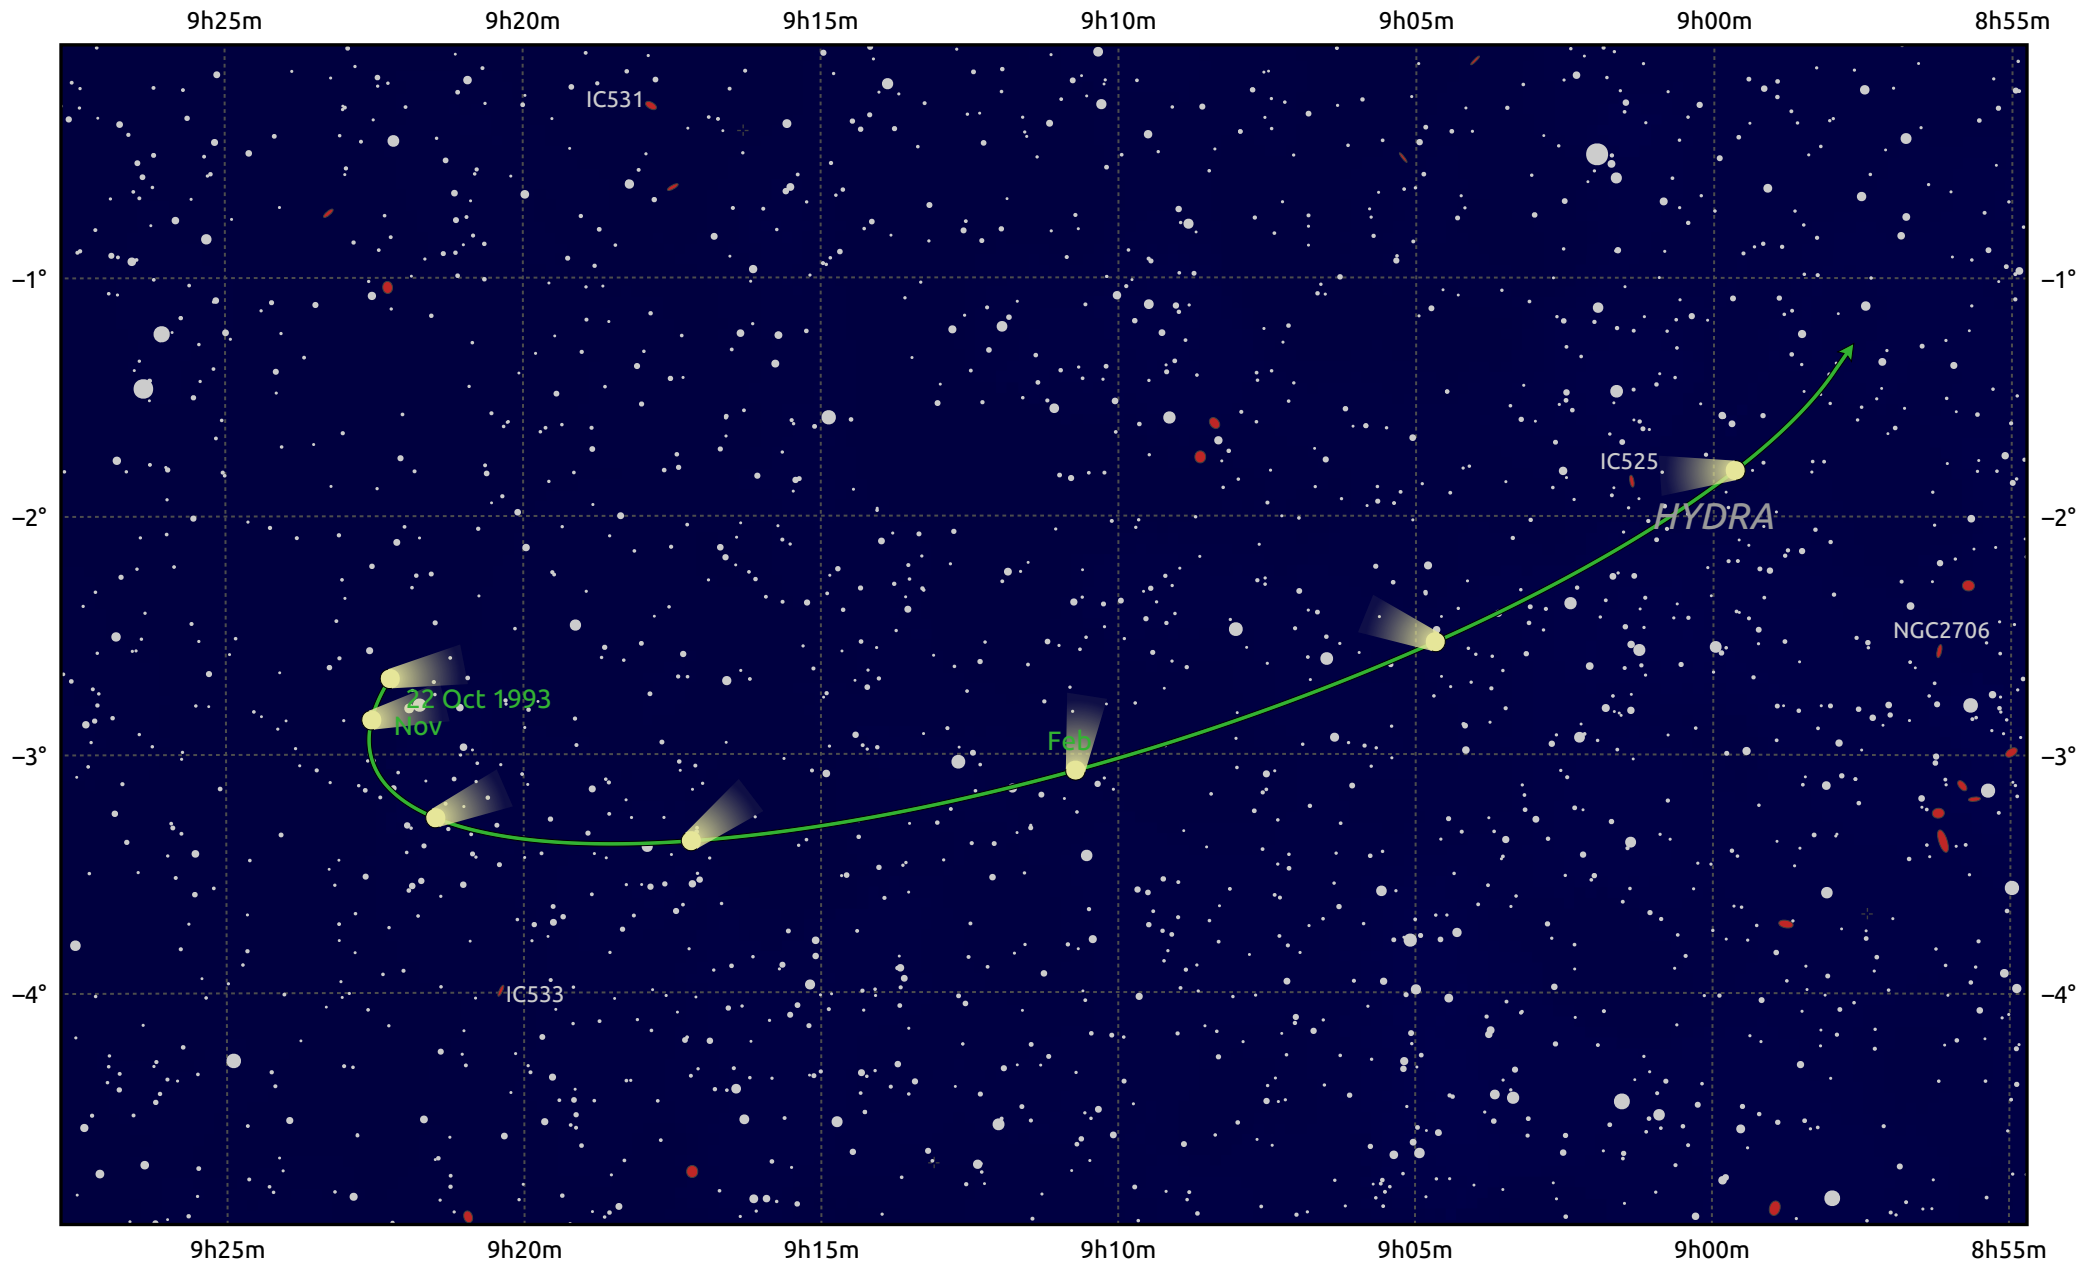

# The path of 1P/Halley starting on 22 Oct 1993

© Dominic Ford 2011–2026. Date markers placed at midnight UTC. Downloaded from <https://in-the-sky.org>

Magnitude scale: · 12.0 · 11.0 · 10.0 · 9.0 · 8.0 · 7.0 · 6.0 · 5.0

— Ecliptic Plane

- Galaxy
- Bright nebula
- Open cluster
- ⊙ Globular cluster
- ⊕ Planetary nebula

Date	Mag
1993 Nov 1	nan
1994 Jan 1	nan
1994 Mar 1	nan