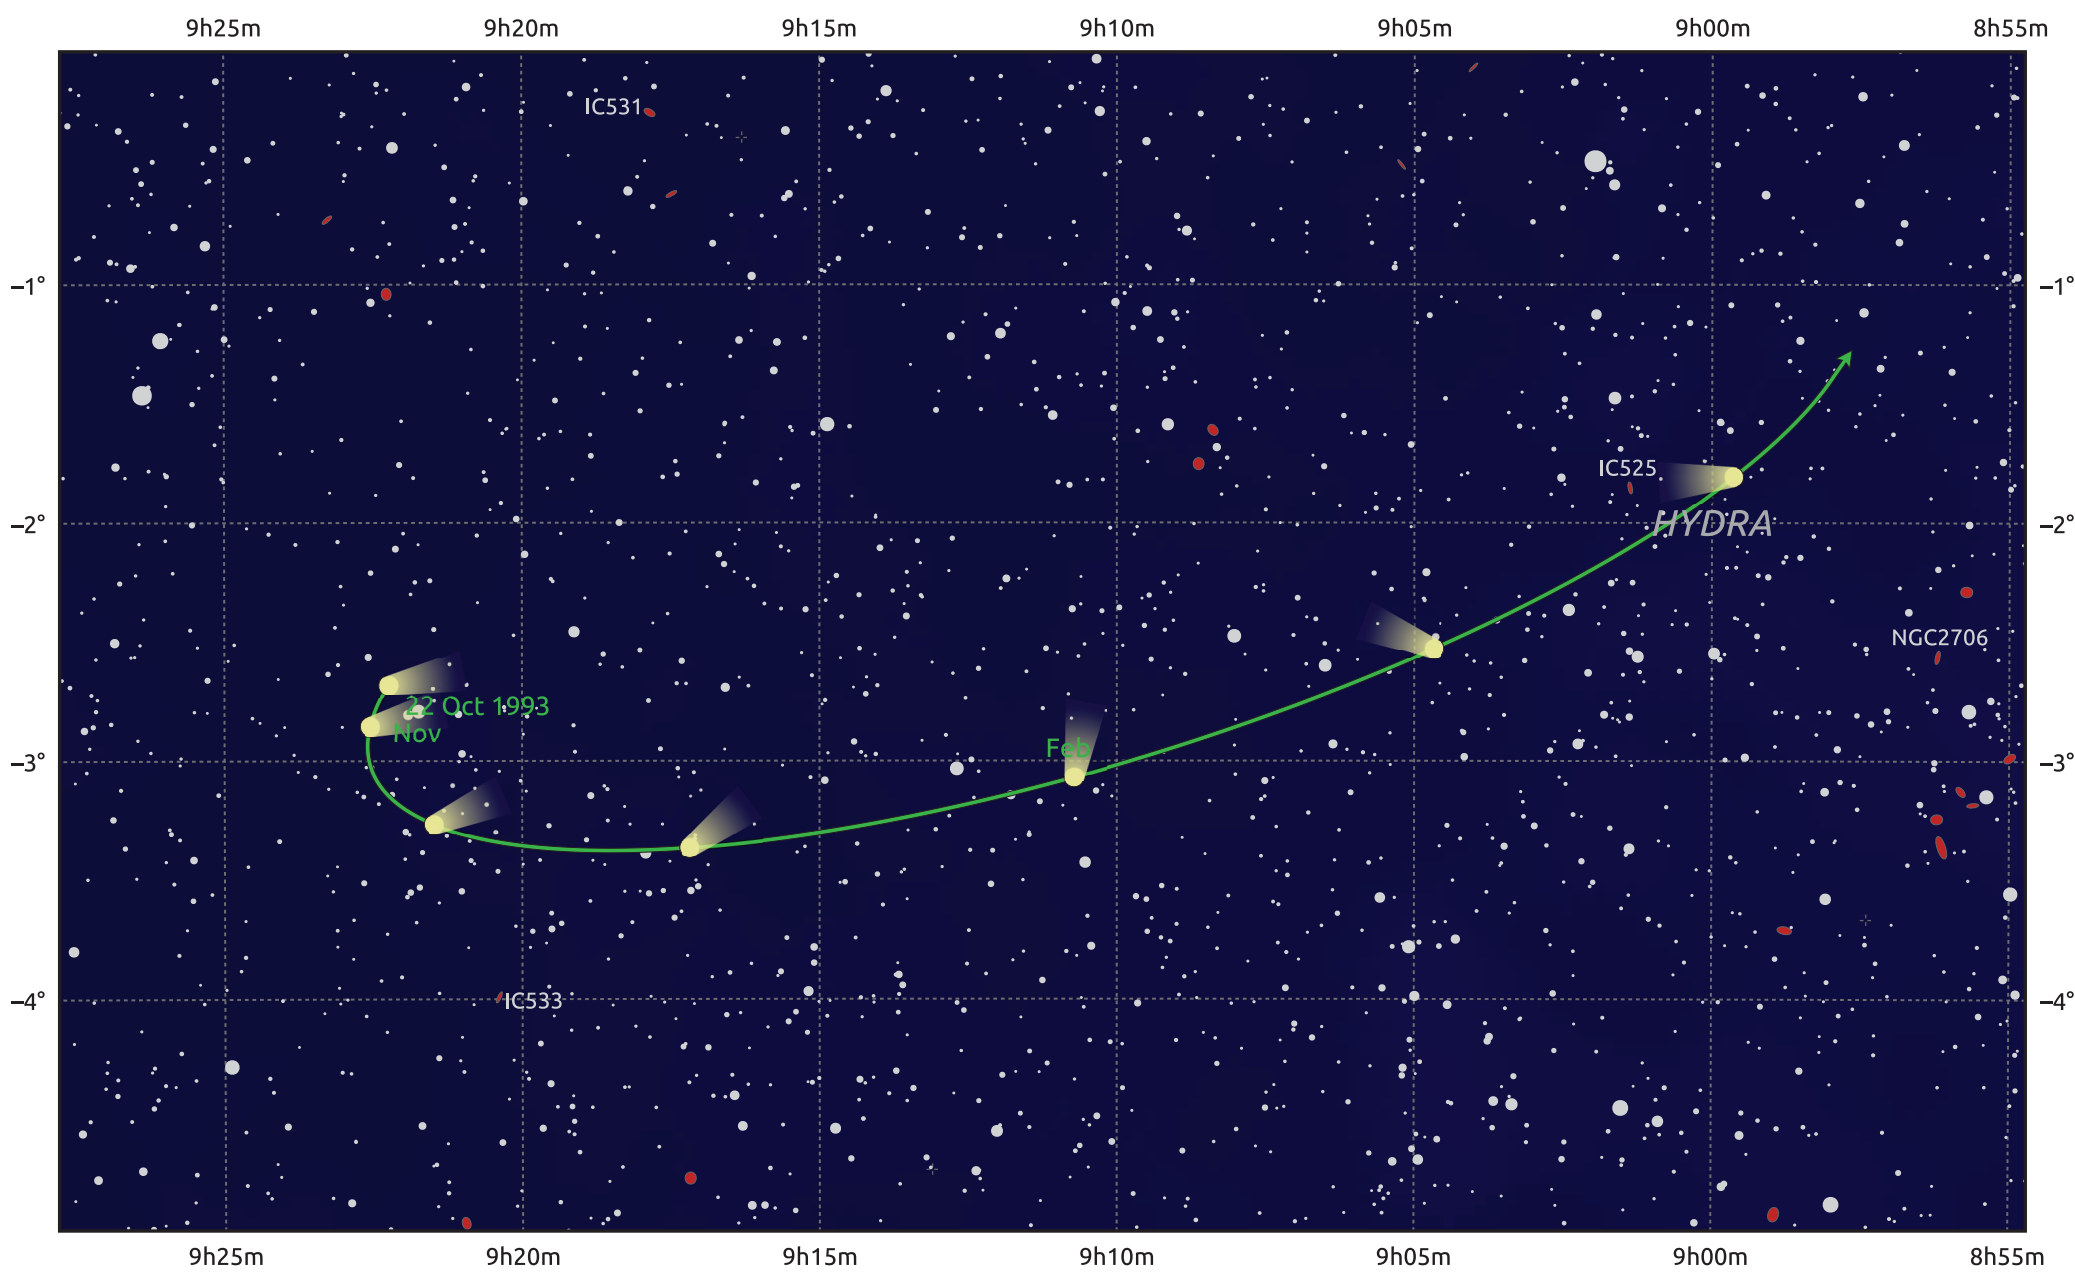

The path of 1P/Halley starting on 22 Oct 1993

© Dominic Ford 2011–2026. Date markers placed at midnight UTC. Downloaded from <https://in-the-sky.org>

Magnitude scale: 12.0 11.0 10.0 9.0 8.0 7.0 6.0 5.0

— Ecliptic Plane

- Galaxy
- Bright nebula
- Open cluster
- Globular cluster
- + Planetary nebula

Date	Mag
1993 Nov 1	nan
1994 Jan 1	nan
1994 Mar 1	nan