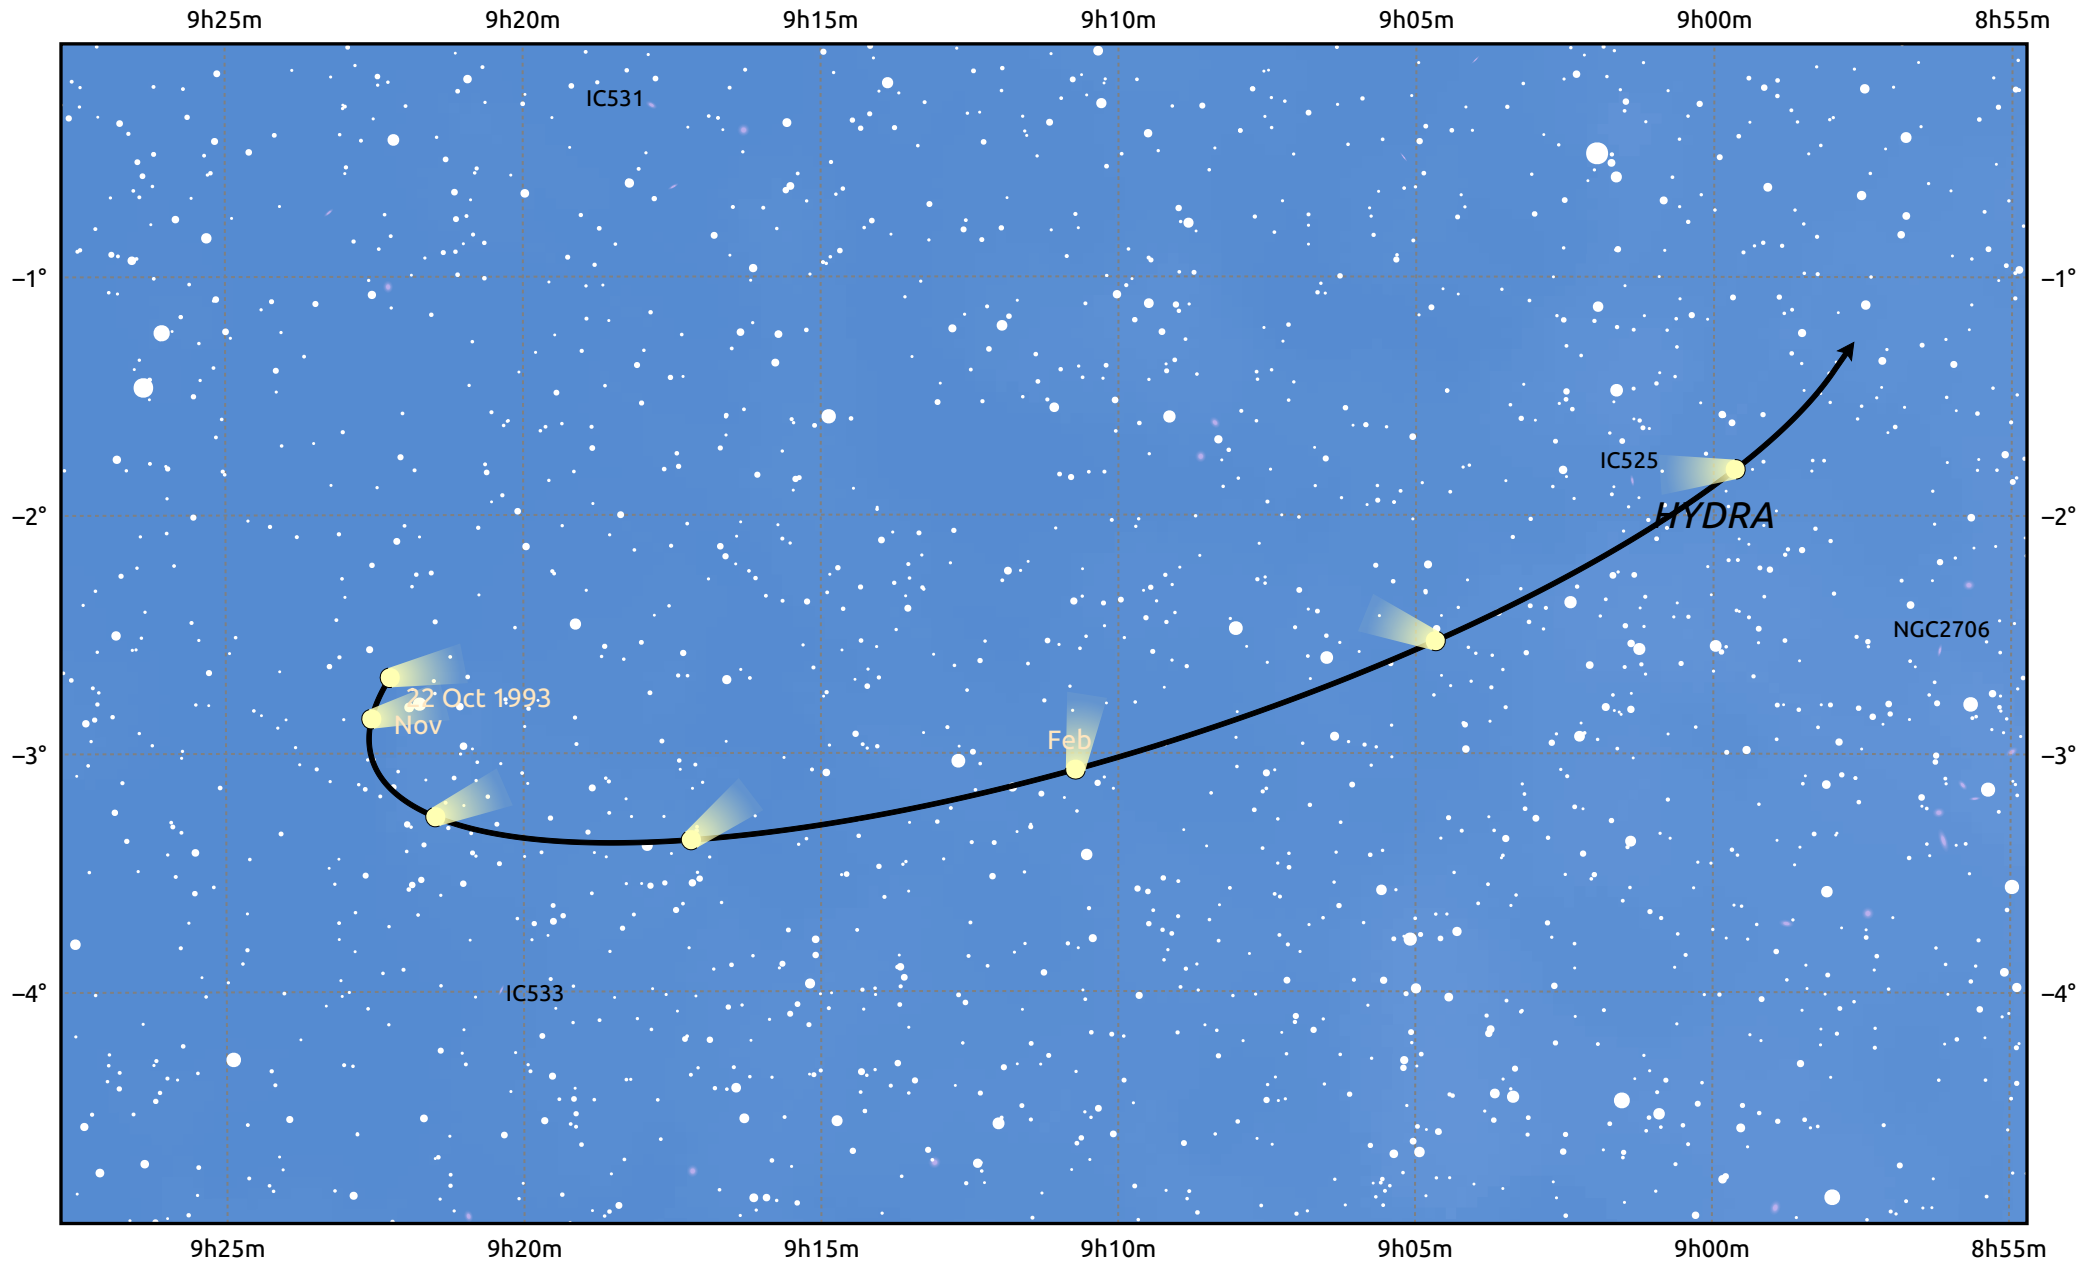

The path of 1P/Halley starting on 22 Oct 1993

© Dominic Ford 2011–2026. Date markers placed at midnight UTC. Downloaded from <https://in-the-sky.org>

Magnitude scale: · 12.0 · 11.0 · 10.0 · 9.0 · 8.0 · 7.0 · 6.0 · 5.0

— Ecliptic Plane

Galaxy Bright nebula Open cluster Globular cluster Planetary nebula

Date	Mag
1993 Nov 1	nan
1994 Jan 1	nan
1994 Mar 1	nan