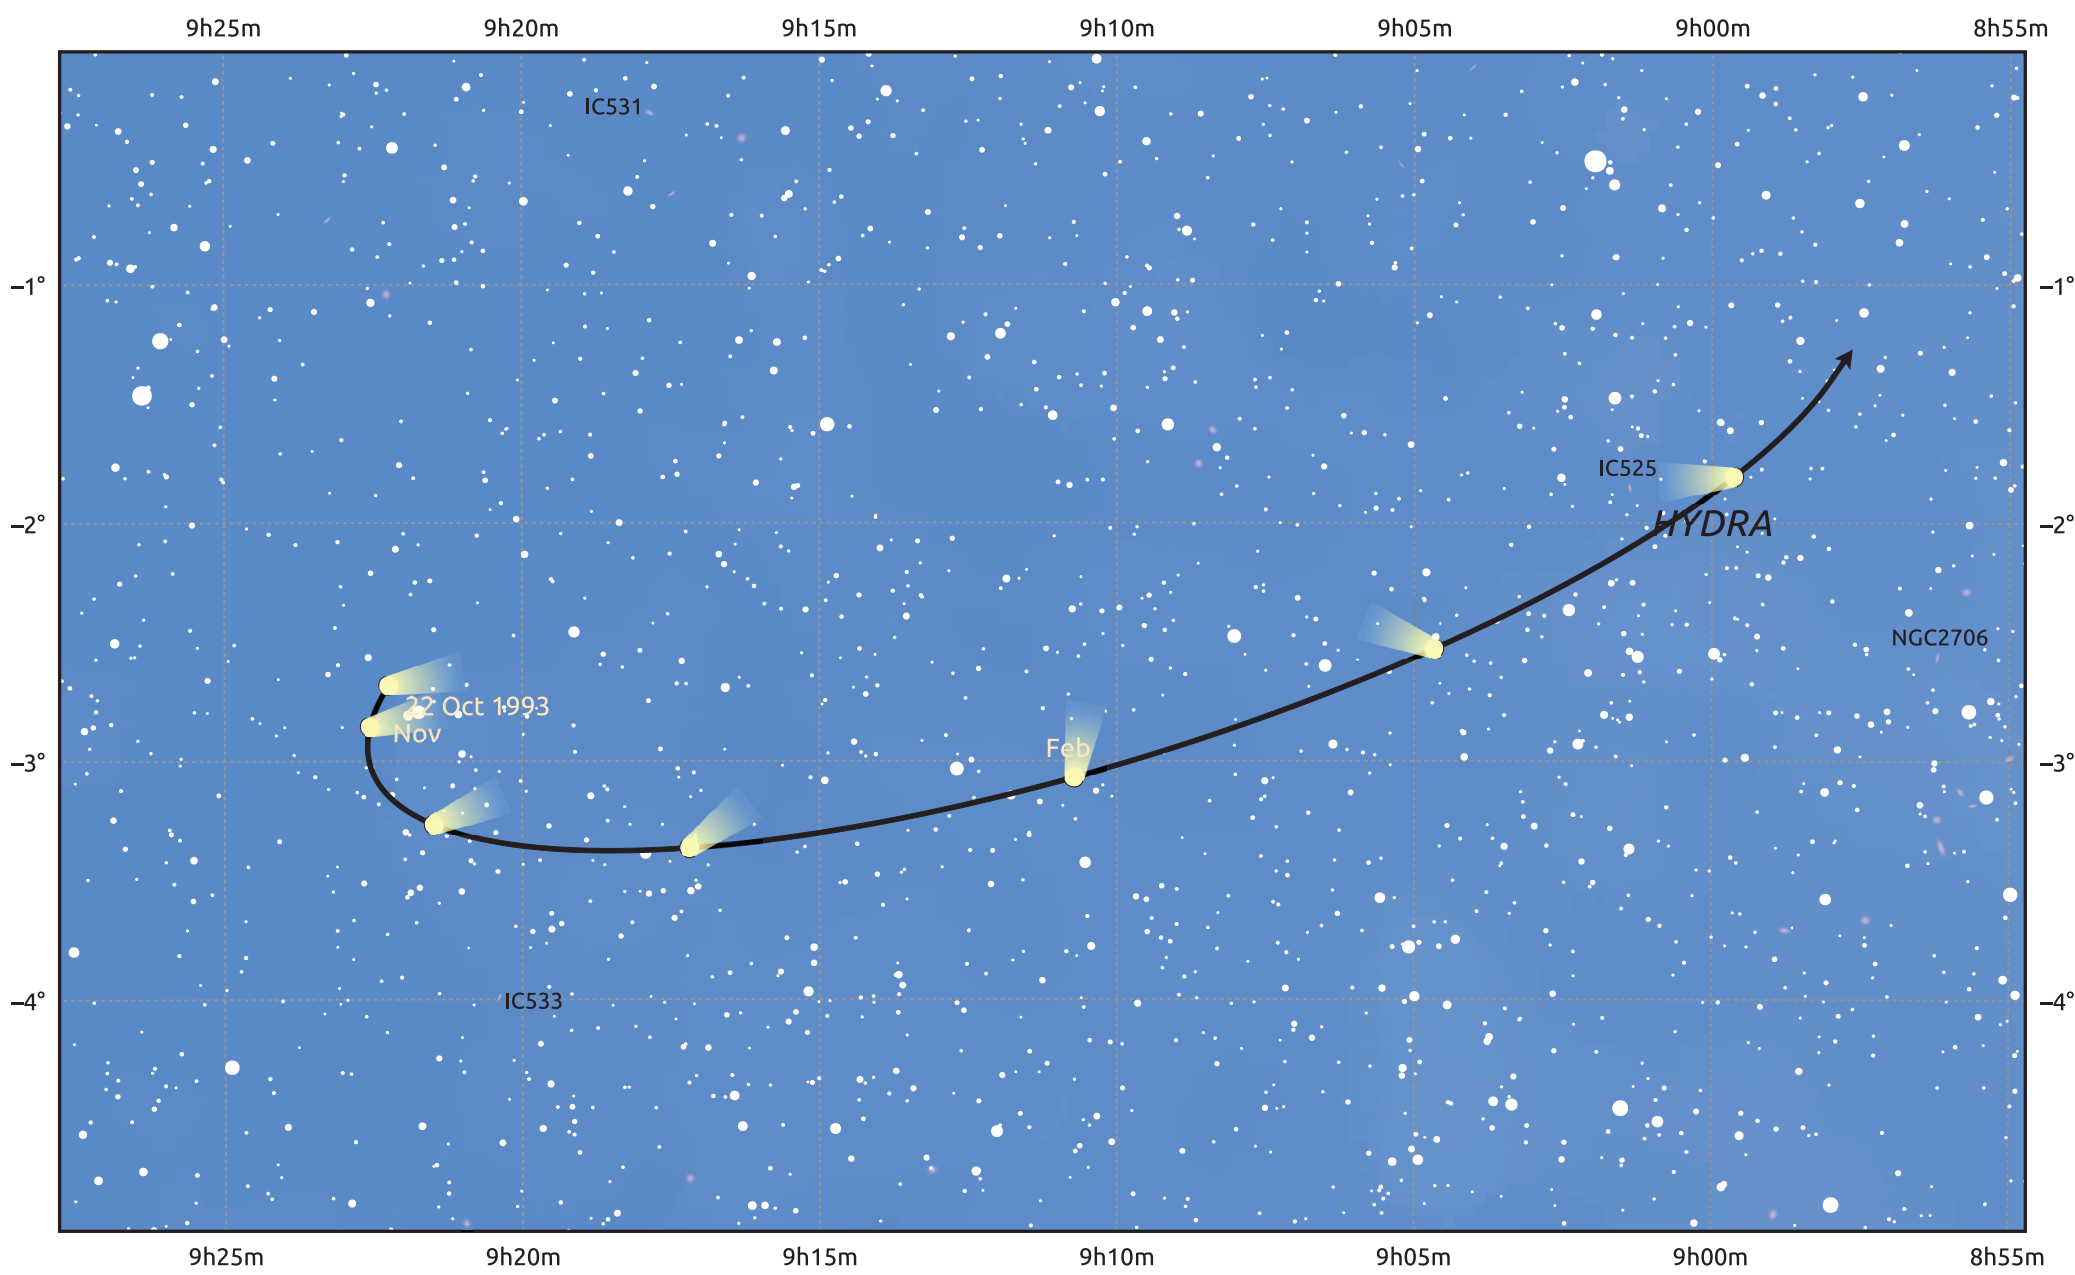

The path of 1P/Halley starting on 22 Oct 1993

© Dominic Ford 2011–2026. Date markers placed at midnight UTC. Downloaded from <https://in-the-sky.org>

Magnitude scale: 12.0 11.0 10.0 9.0 8.0 7.0 6.0 5.0

Ecliptic Plane

- Galaxy
- Bright nebula
- Open cluster
- Globular cluster
- Planetary nebula

Date	Mag
1993 Nov 1	nan
1994 Jan 1	nan
1994 Mar 1	nan