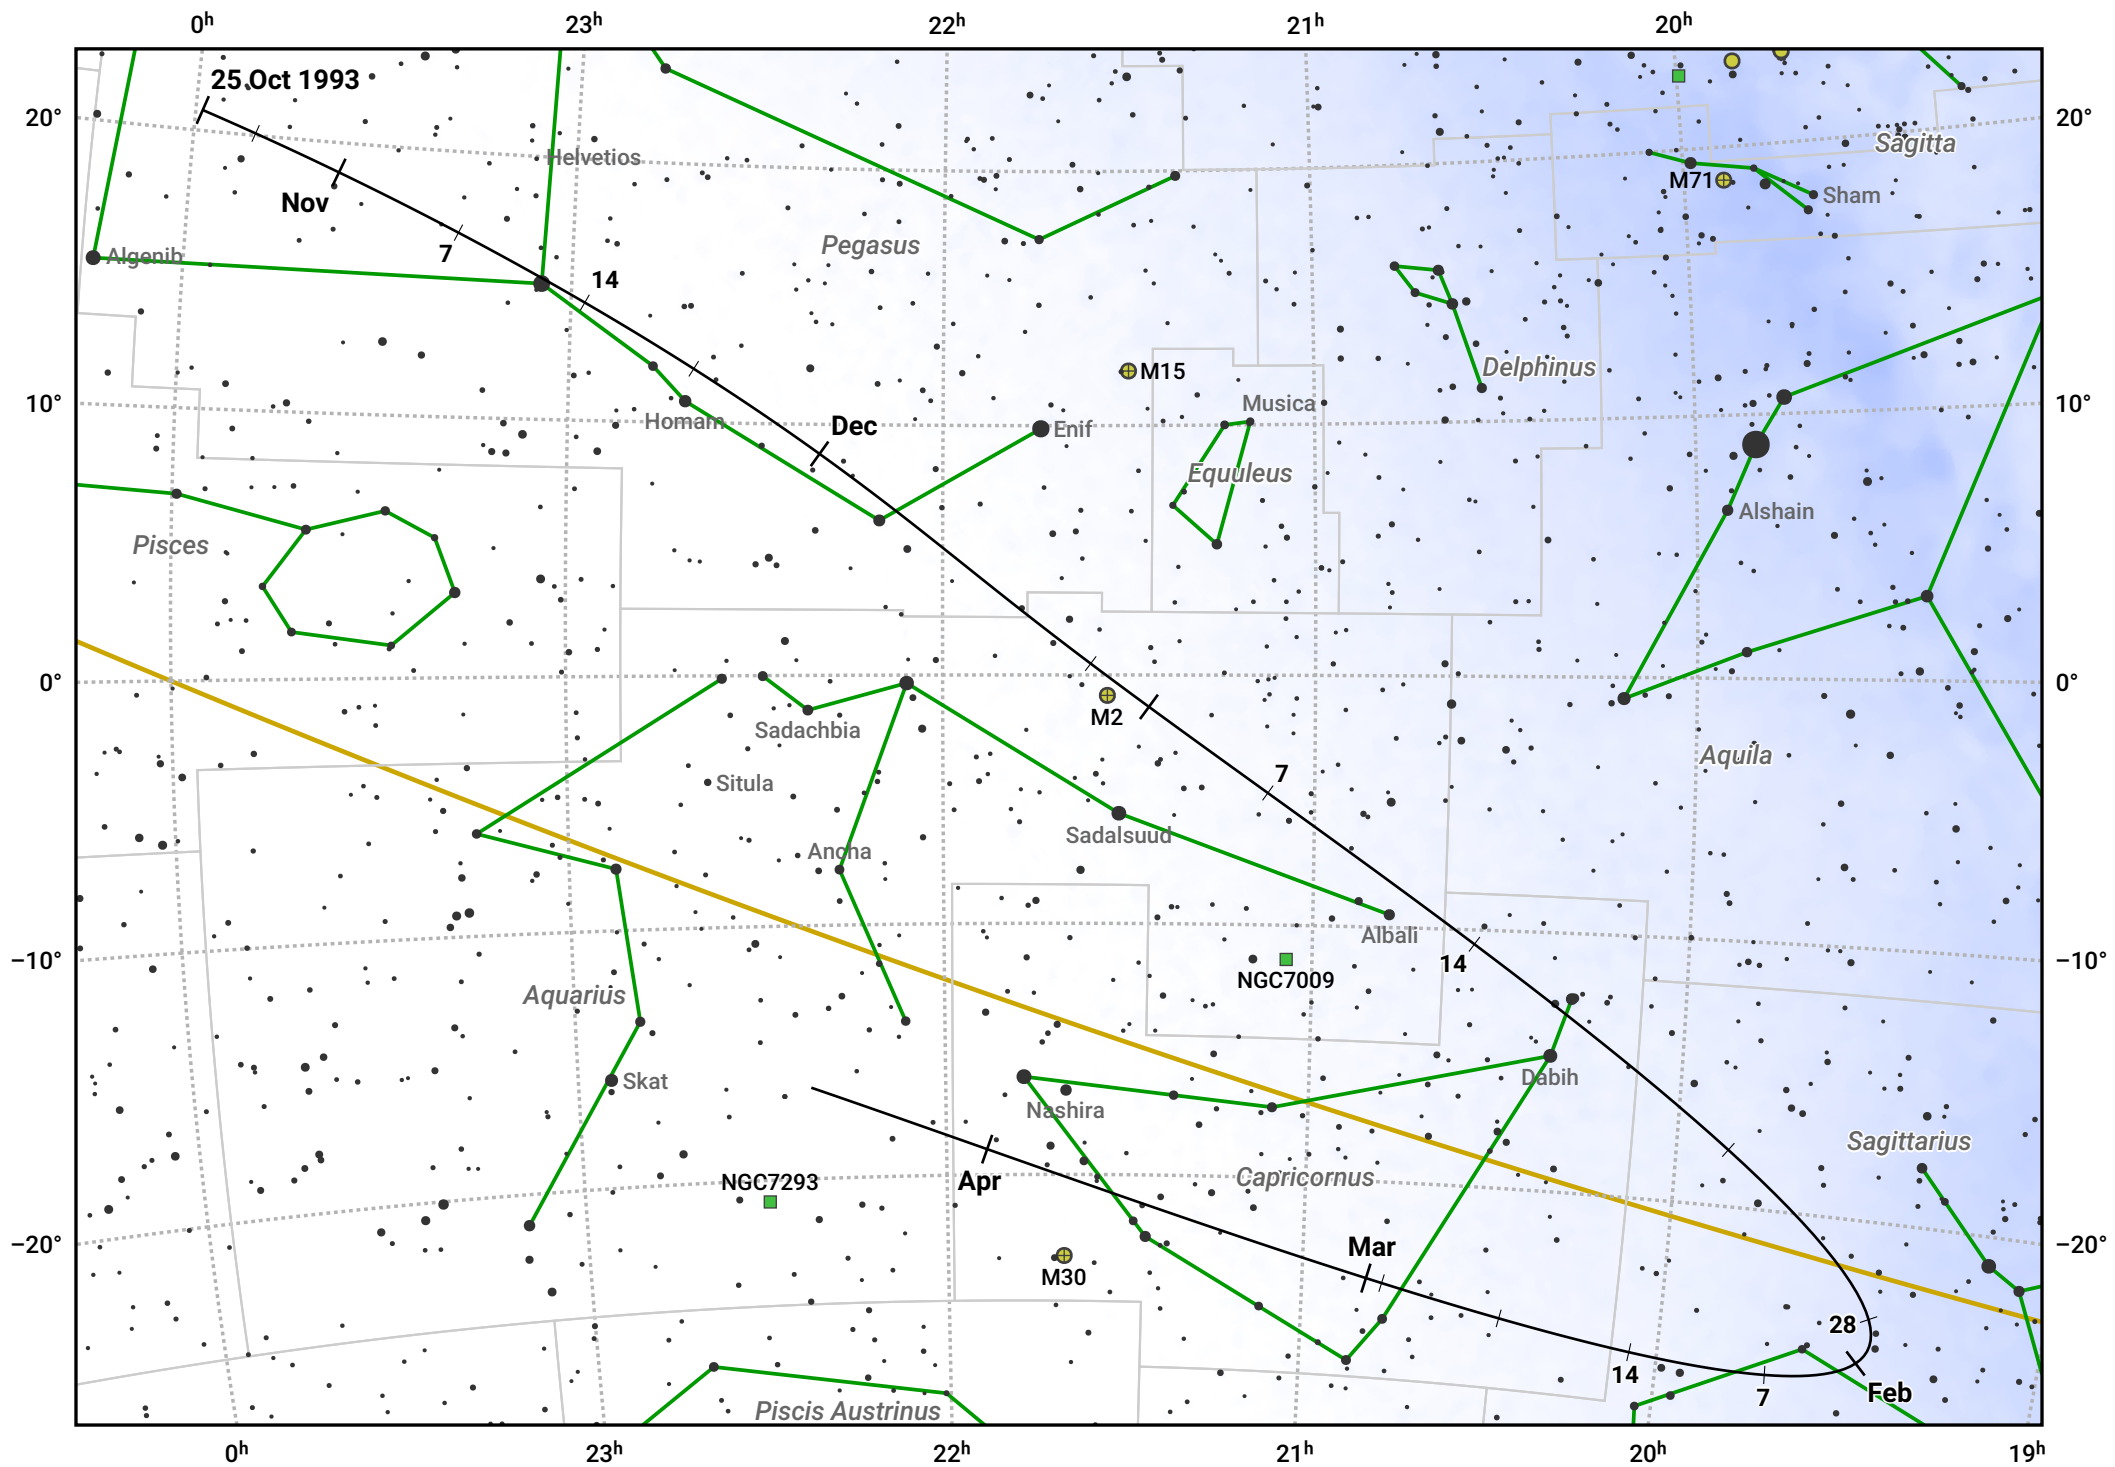

# The path of 2P/Encke starting on 25 Oct 1993

© Dominic Ford 2011–2024. Date markers placed at midnight UTC. Downloaded from <https://in-the-sky.org>

Magnitude scale: 7.0 6.0 5.0 4.0 3.0 2.0 1.0 0.0

— Ecliptic Plane

Galaxy    Bright nebula    Open cluster    Globular cluster

Date	Mag
1993 Nov 1	11.6
1993 Nov 18	10.8
1993 Dec 8	9.8
1993 Dec 22	8.7
1994 Jan 1	7.7
1994 Jan 9	6.6
1994 Jan 16	5.5
1994 Feb 5	6.7
1994 Feb 10	7.7
1994 Feb 16	8.8
1994 Feb 24	9.9
1994 Mar 1	10.5
1994 Mar 6	11.0
1994 Mar 19	12.0
1994 Apr 7	13.0