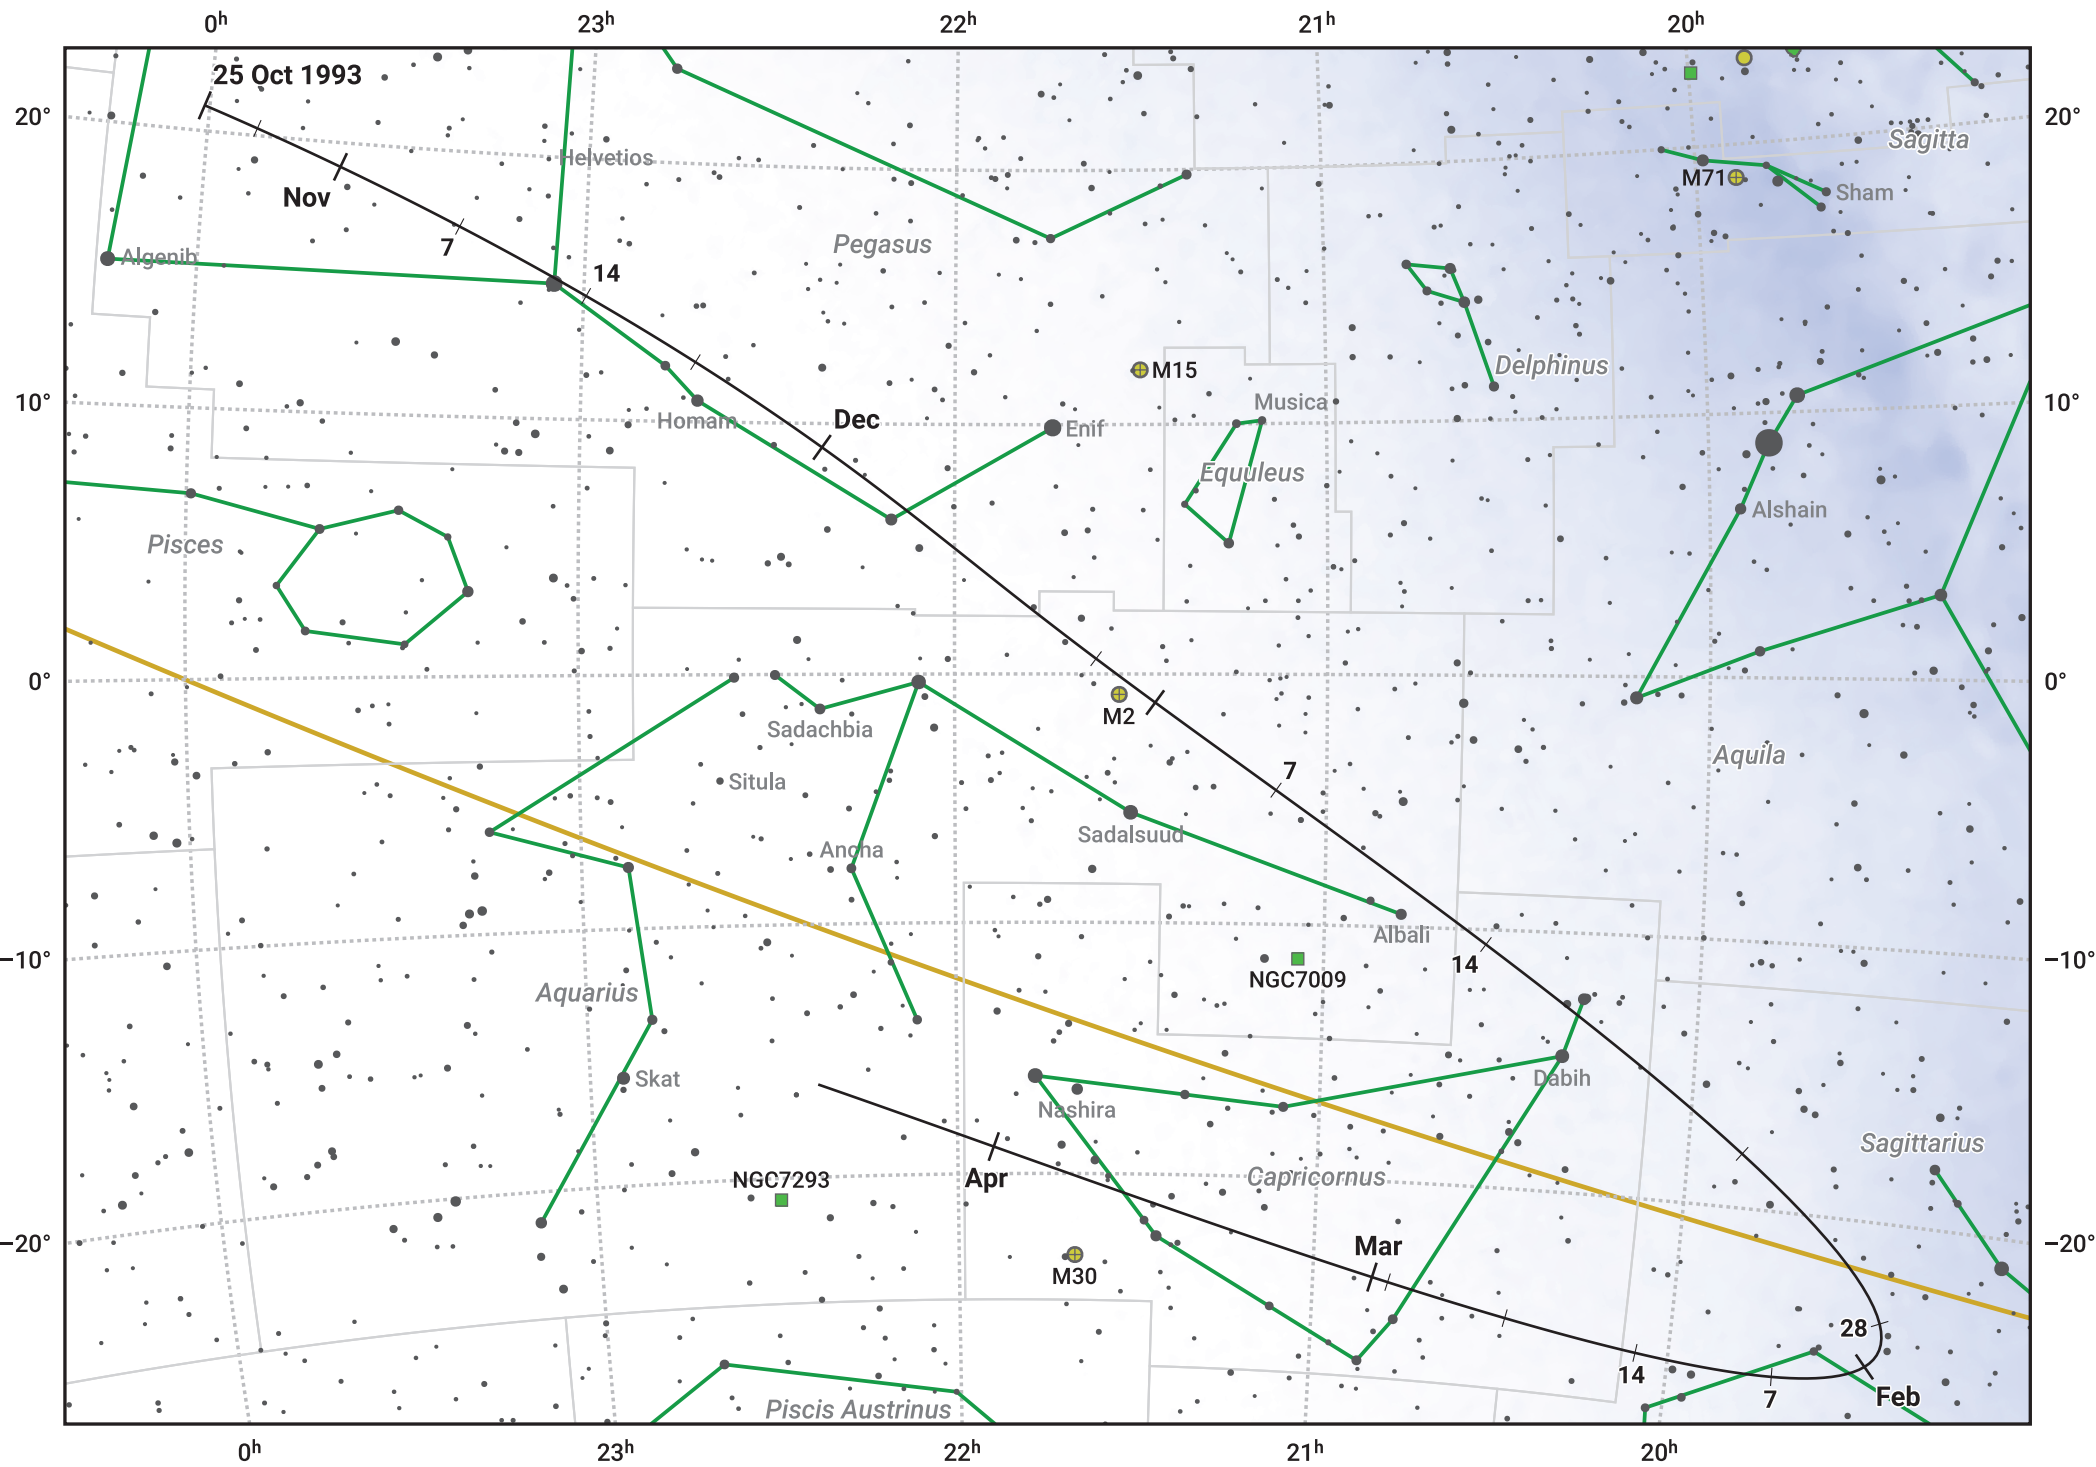

The path of 2P/Encke starting on 25 Oct 1993

© Dominic Ford 2011–2024. Date markers placed at midnight UTC. Downloaded from <https://in-the-sky.org>

Magnitude scale: 7.0 6.0 5.0 4.0 3.0 2.0 1.0 0.0

— Ecliptic Plane

Galaxy Bright nebula Open cluster Globular cluster

Date	Mag
1993 Nov 1	11.6
1993 Nov 17	10.9
1993 Dec 7	9.9
1993 Dec 22	8.7
1994 Jan 1	7.7
1994 Jan 9	6.6
1994 Jan 16	5.6
1994 Feb 5	6.7
1994 Feb 10	7.7
1994 Feb 16	8.8
1994 Feb 24	9.9
1994 Mar 1	10.4
1994 Mar 6	10.9
1994 Mar 19	12.0
1994 Apr 7	13.0