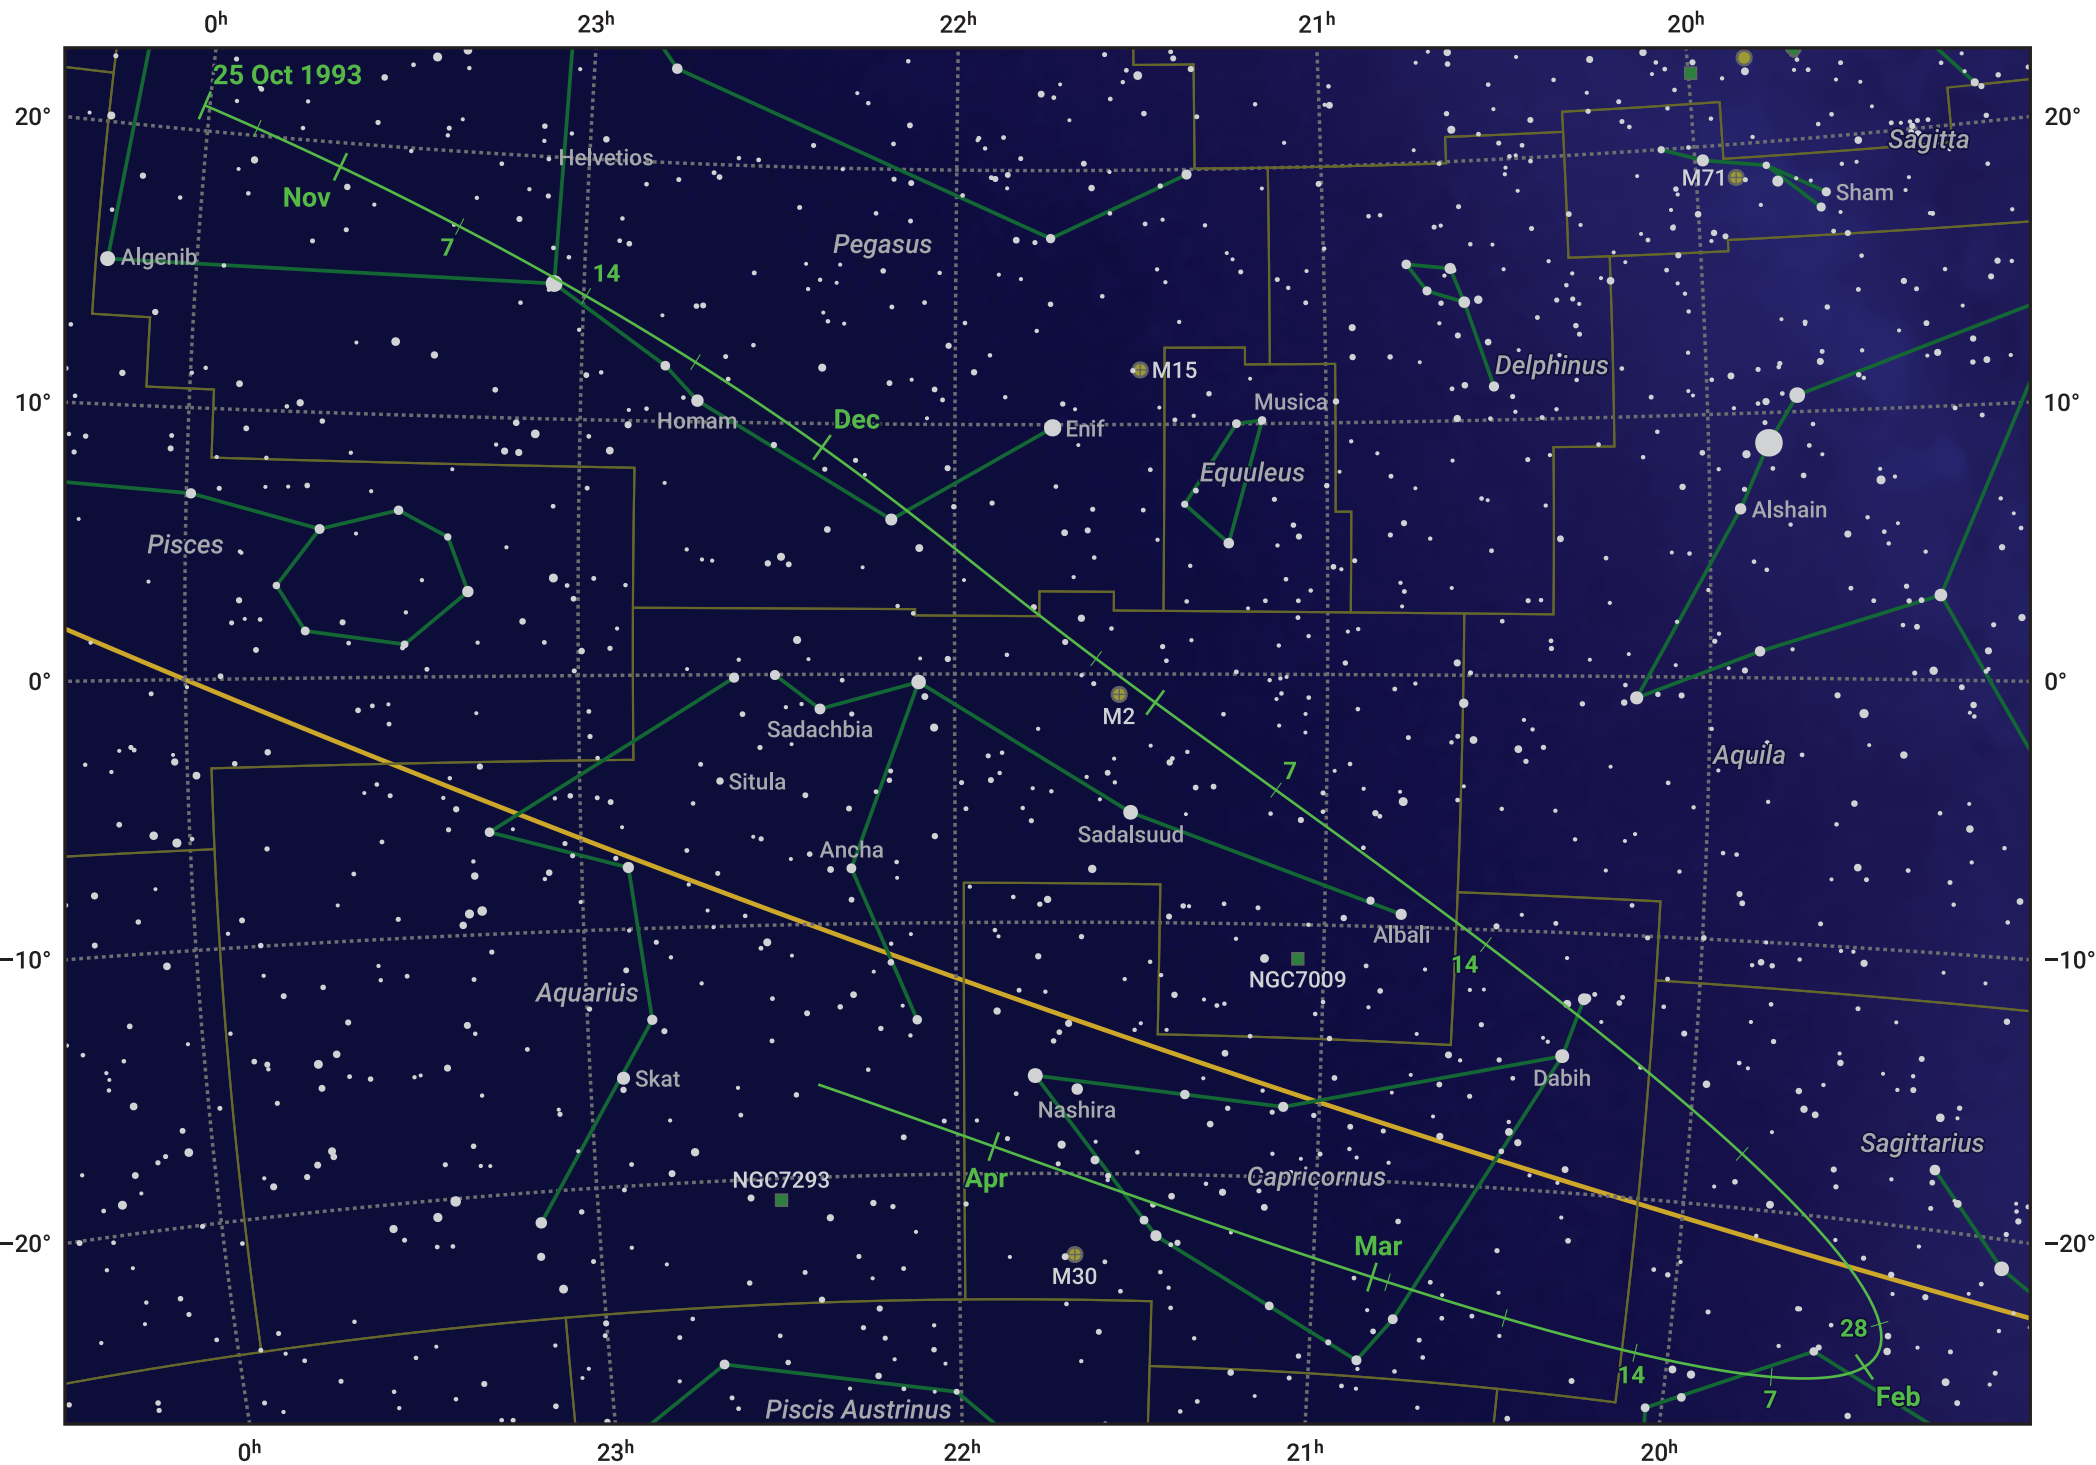

The path of 2P/Encke starting on 25 Oct 1993

© Dominic Ford 2011–2024. Date markers placed at midnight UTC. Downloaded from <https://in-the-sky.org>

Magnitude scale: 7.0 6.0 5.0 4.0 3.0 2.0 1.0 0.0

— Ecliptic Plane

Galaxy Bright nebula Open cluster Globular cluster

Date	Mag
1993 Nov 1	11.6
1993 Nov 17	10.9
1993 Dec 7	9.9
1993 Dec 22	8.7
1994 Jan 1	7.7
1994 Jan 9	6.6
1994 Jan 16	5.6
1994 Feb 5	6.7
1994 Feb 10	7.7
1994 Feb 16	8.8
1994 Feb 24	9.9
1994 Mar 1	10.4
1994 Mar 6	10.9
1994 Mar 19	12.0
1994 Apr 7	13.0