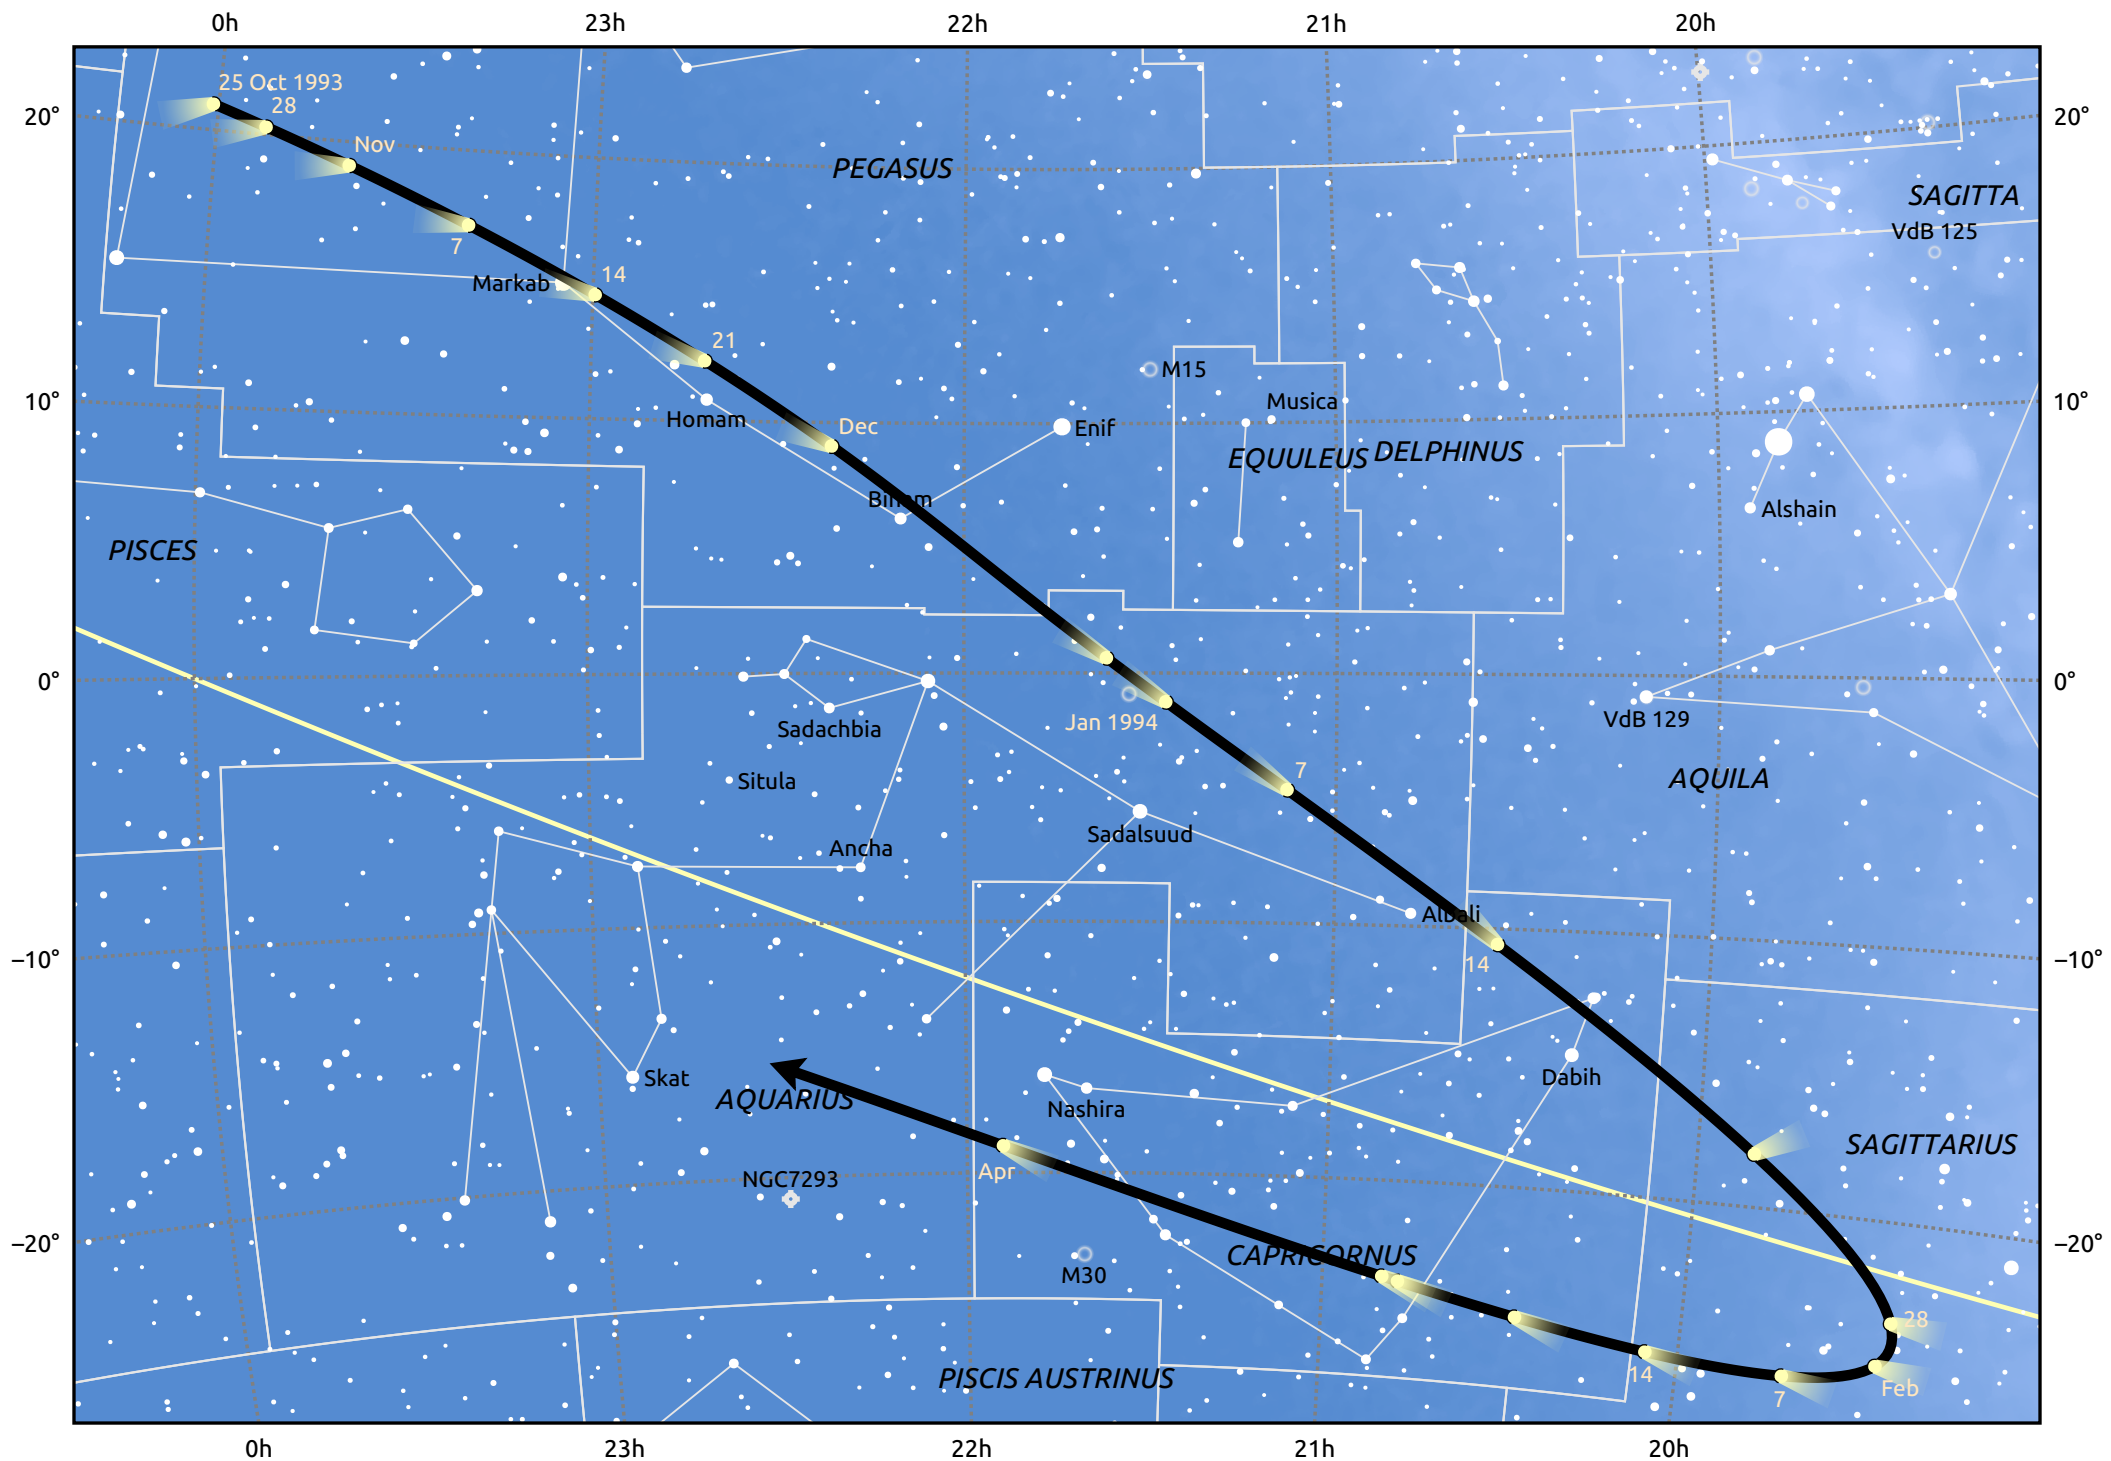

The path of 2P/Encke starting on 25 Oct 1993

© Dominic Ford 2011–2025. Date markers placed at midnight UTC. Downloaded from <https://in-the-sky.org>

Magnitude scale: • 7.0 • 6.0 • 5.0 • 4.0 • 3.0 • 2.0 • 1.0 • 0.0

— Ecliptic Plane

Galaxy Bright nebula Open cluster Globular cluster Planetary nebula

Date	Mag
1993 Nov 1	11.6
1993 Nov 17	10.9
1993 Dec 7	9.9
1993 Dec 22	8.7
1994 Jan 1	7.6
1994 Jan 9	6.6
1994 Jan 16	5.5
1994 Feb 5	6.7
1994 Feb 10	7.7
1994 Feb 16	8.8
1994 Feb 24	9.9
1994 Mar 1	10.4
1994 Mar 6	10.9
1994 Mar 19	12.0
1994 Apr 7	13.0