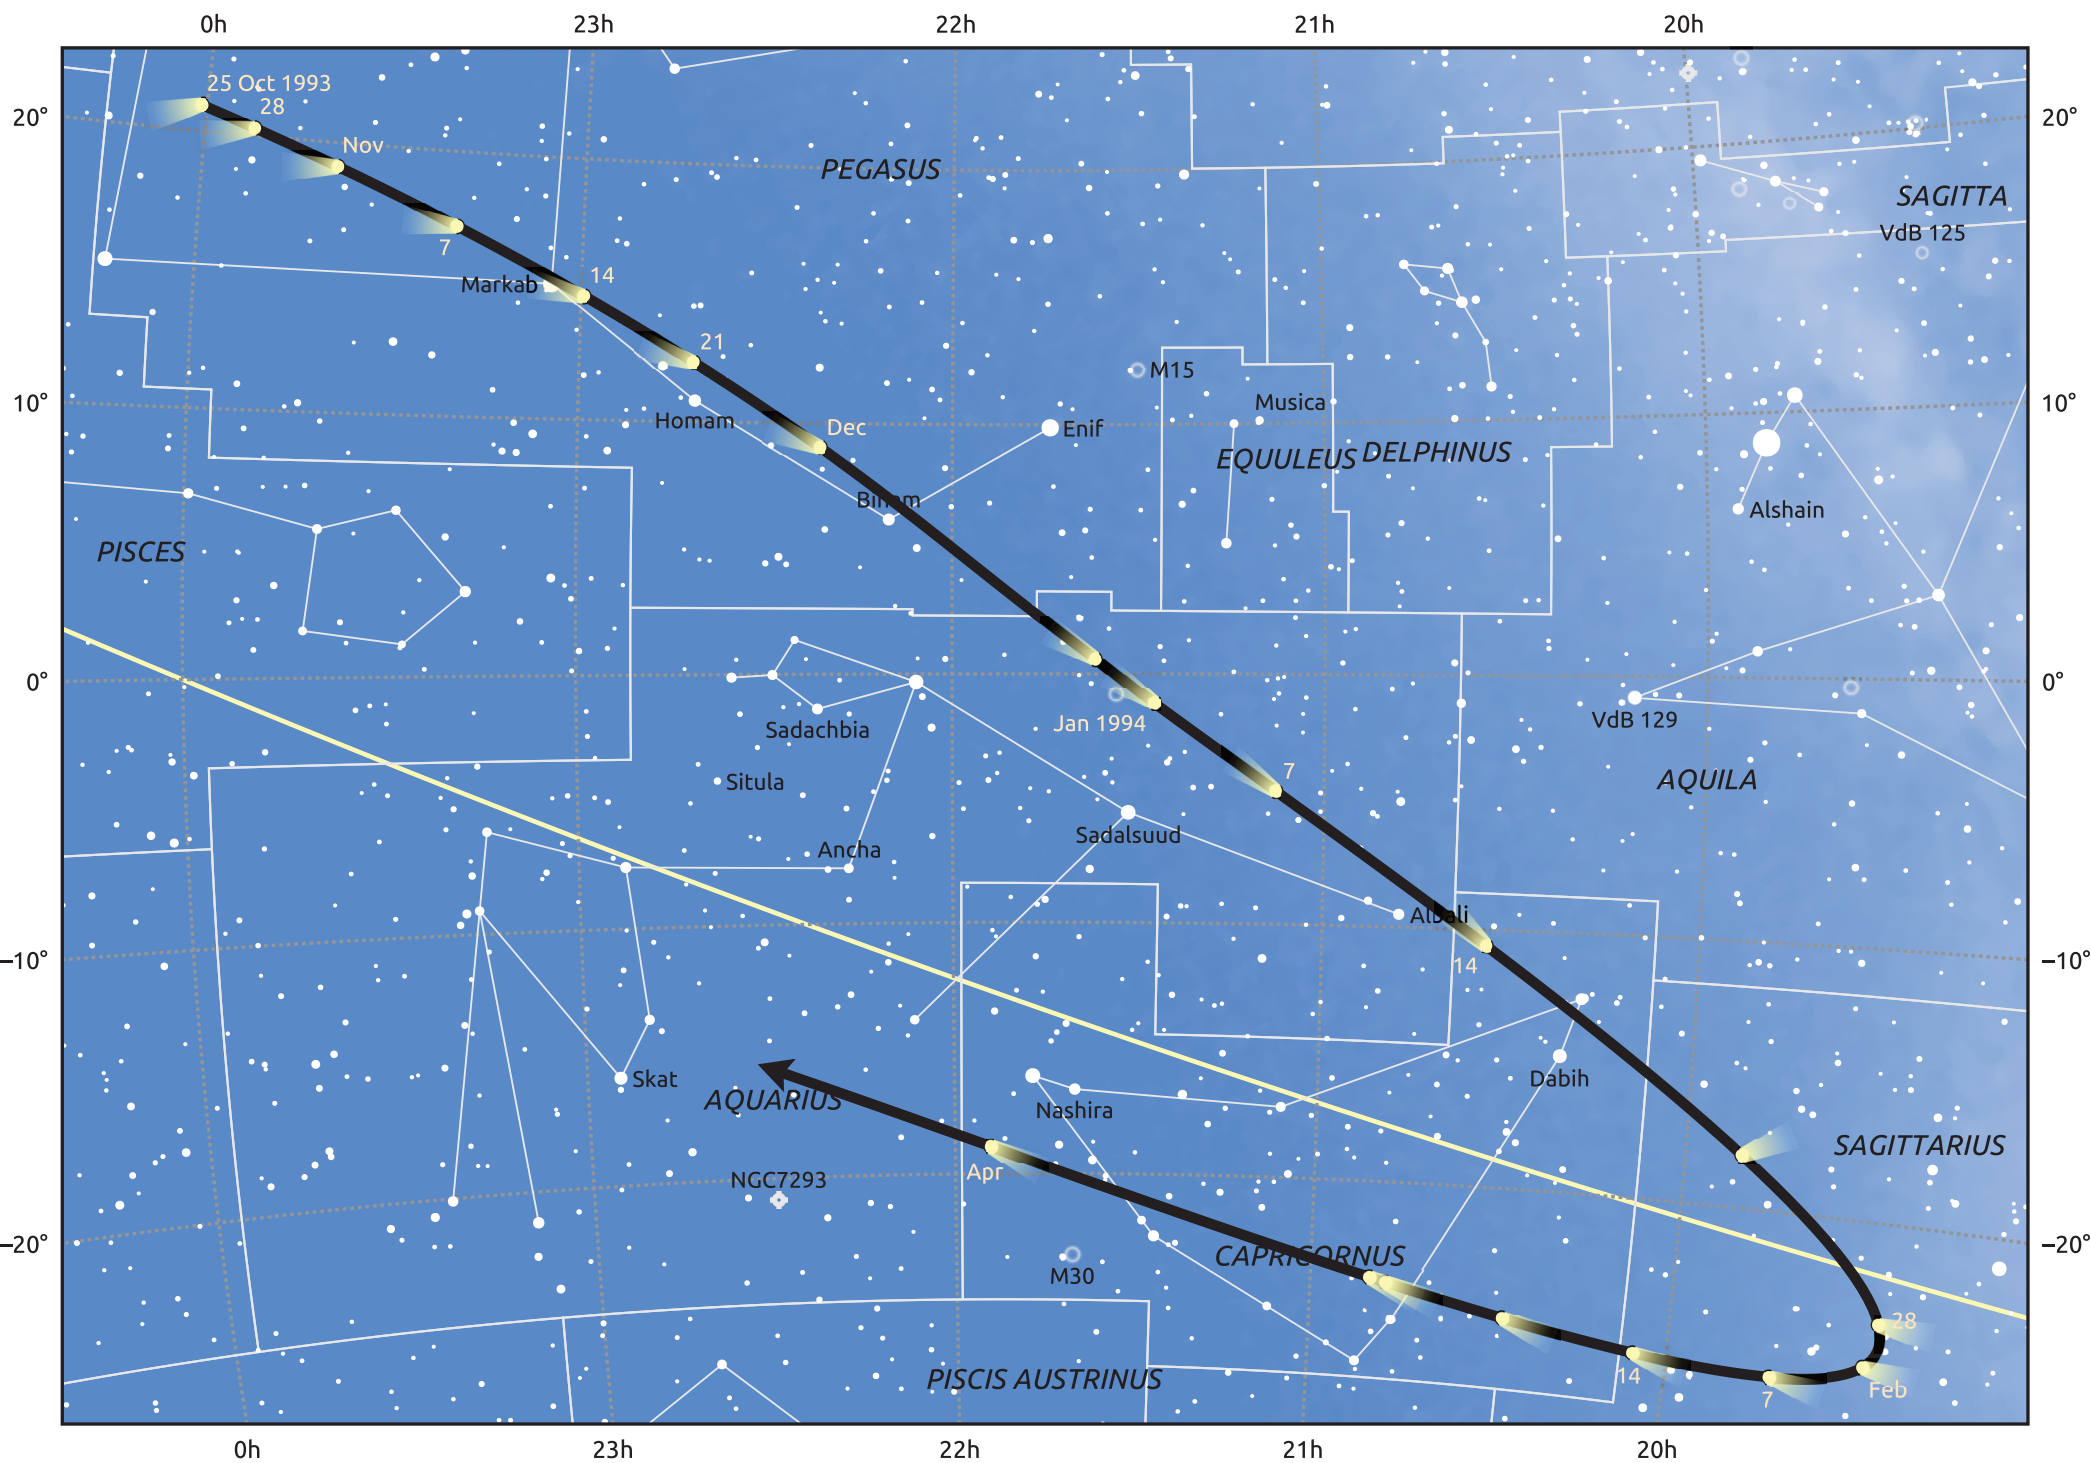

The path of 2P/Encke starting on 25 Oct 1993

© Dominic Ford 2011–2025. Date markers placed at midnight UTC. Downloaded from <https://in-the-sky.org>

Magnitude scale: • 7.0 • 6.0 • 5.0 • 4.0 • 3.0 • 2.0 • 1.0 • 0.0

— Ecliptic Plane

Galaxy Bright nebula Open cluster Globular cluster Planetary nebula

Date	Mag
1993 Nov 1	11.6
1993 Nov 17	10.9
1993 Dec 7	9.9
1993 Dec 22	8.7
1994 Jan 1	7.6
1994 Jan 9	6.6
1994 Jan 16	5.5
1994 Feb 5	6.7
1994 Feb 10	7.7
1994 Feb 16	8.8
1994 Feb 24	9.9
1994 Mar 1	10.4
1994 Mar 6	10.9
1994 Mar 19	12.0
1994 Apr 7	13.0