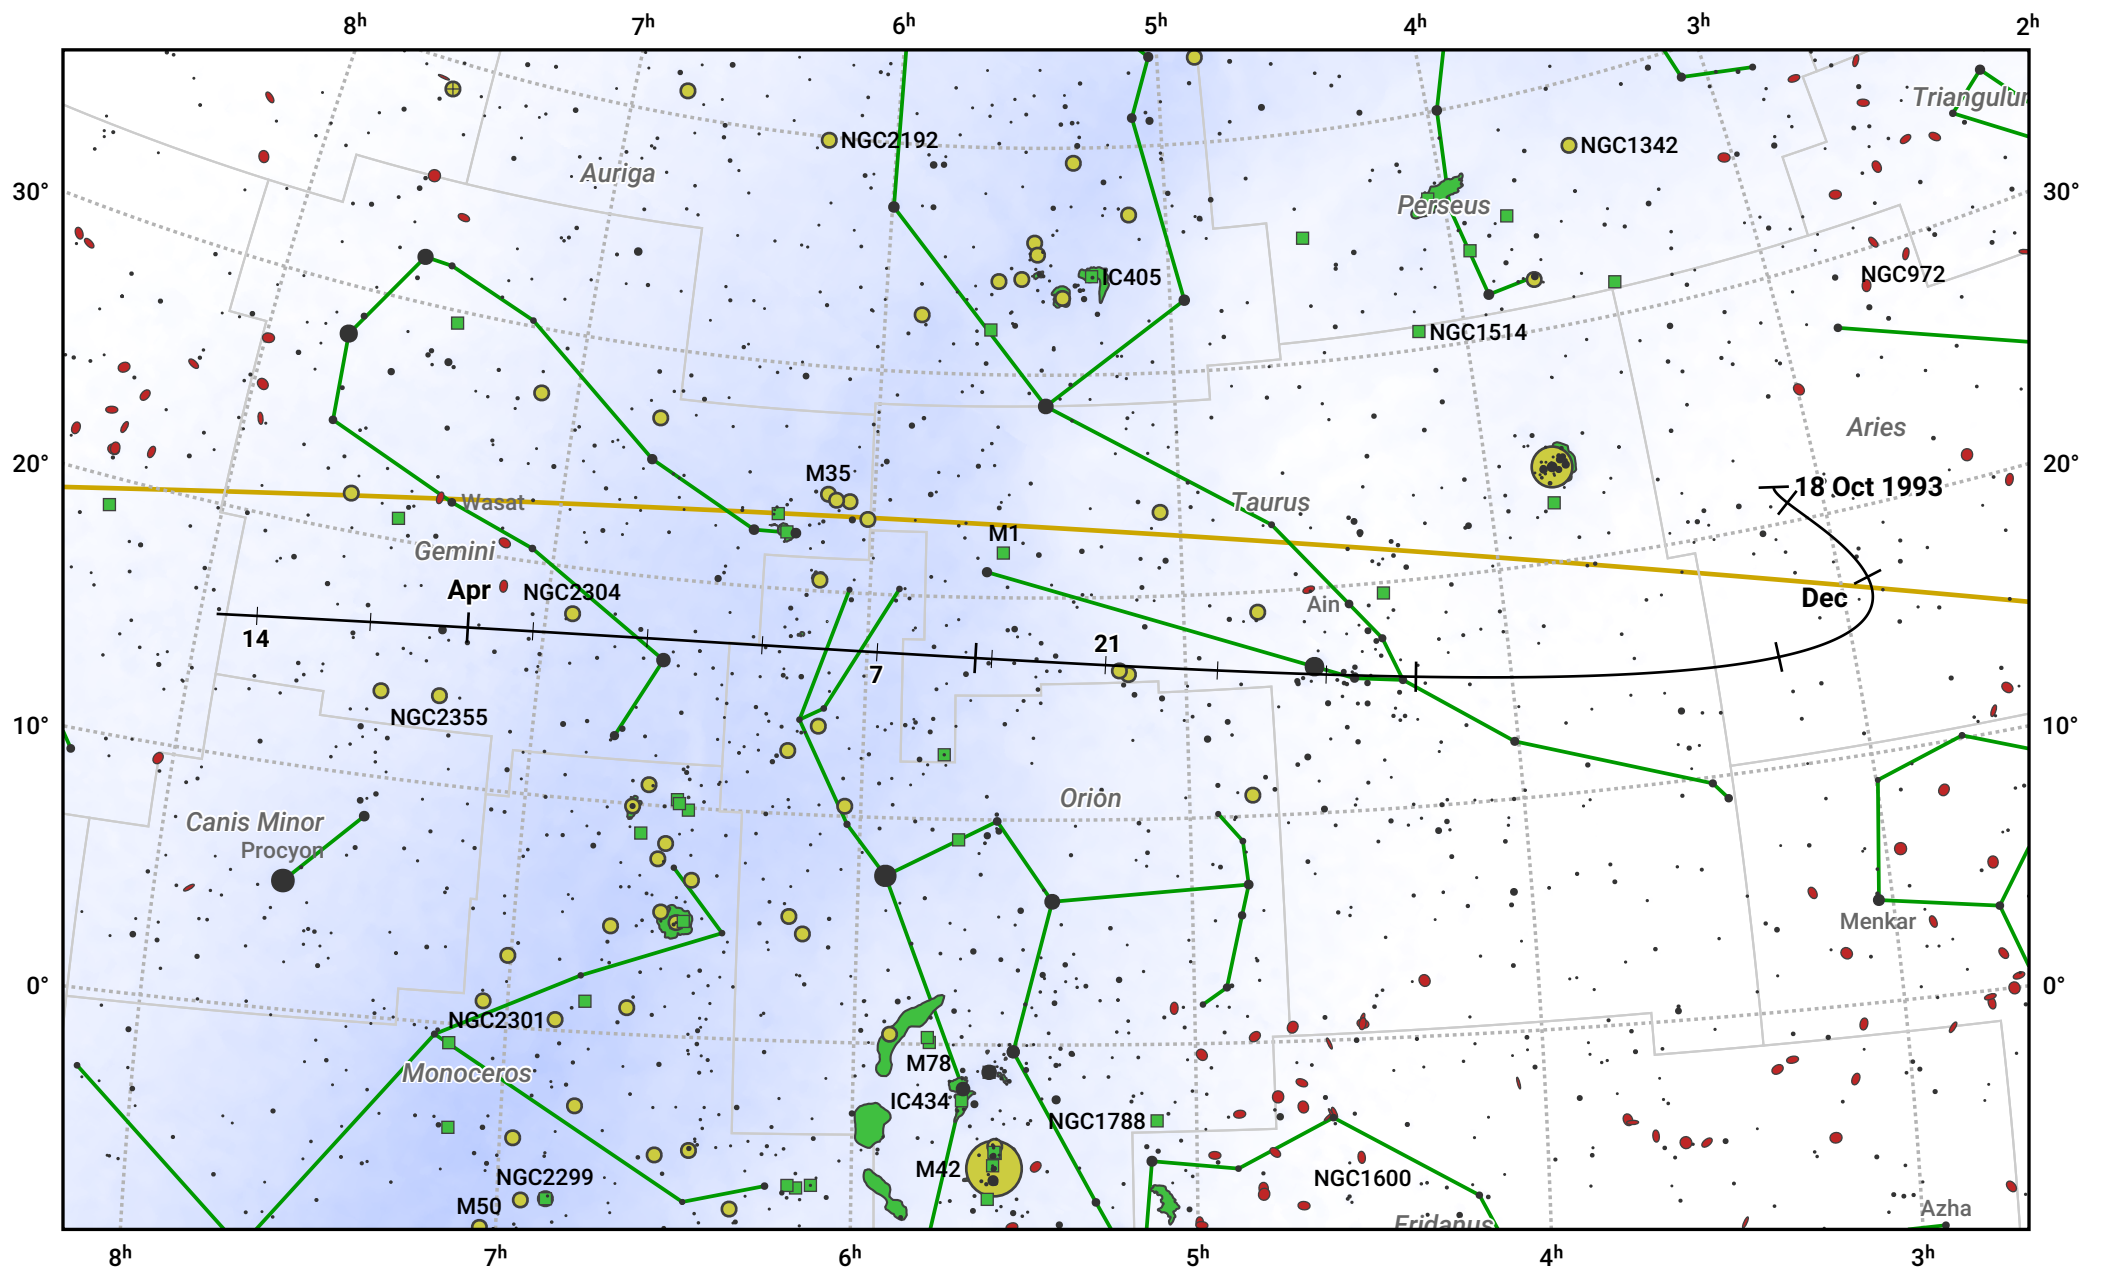

The path of 144P/Kushida starting on 18 Oct 1993

© Dominic Ford 2011–2024. Date markers placed at midnight UTC. Downloaded from <https://in-the-sky.org>

Magnitude scale: ● 7.0 ● 6.0 ● 5.0 ● 4.0 ● 3.0 ● 2.0 ● 1.0 ● 0.0

— Ecliptic Plane

● Galaxy ■ Bright nebula ● Open cluster ● Globular cluster

Date	Mag
1993 Oct 27	15.8
1993 Nov 1	15.2
1993 Nov 5	14.7
1993 Nov 14	13.7
1993 Nov 24	12.7
1993 Dec 6	11.6
1993 Dec 22	10.6
1994 Jan 1	10.2
1994 Feb 28	11.7
1994 Mar 1	11.7
1994 Mar 12	12.7
1994 Mar 23	13.8
1994 Apr 2	14.9
1994 Apr 11	15.9