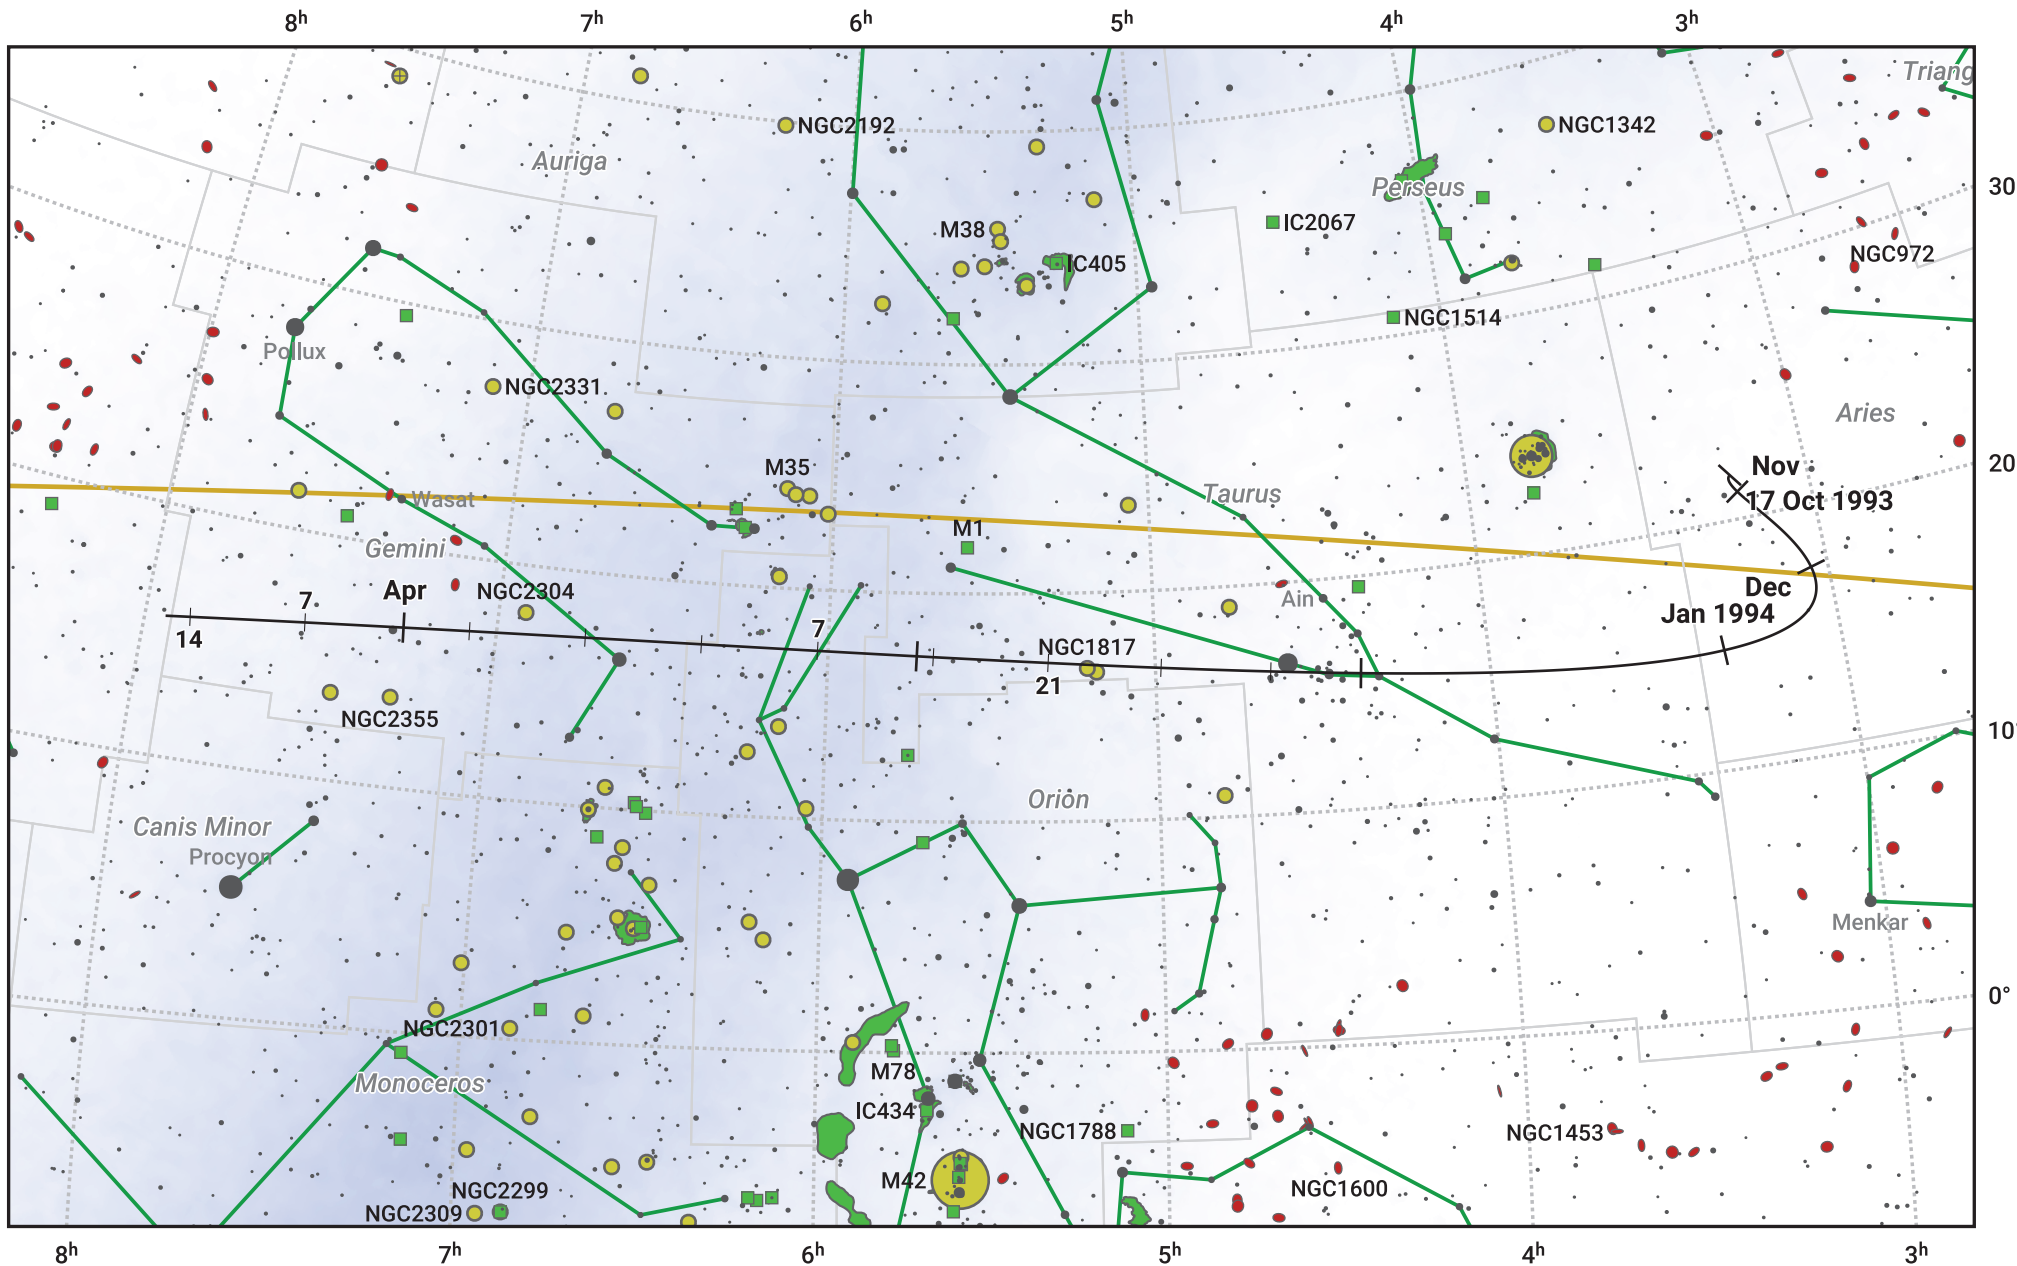

The path of 144P/Kushida starting on 17 Oct 1993

© Dominic Ford 2011–2024. Date markers placed at midnight UTC. Downloaded from <https://in-the-sky.org>

Magnitude scale: ● 7.0 ● 6.0 ● 5.0 ● 4.0 ● 3.0 ● 2.0 ● 1.0 ● 0.0

— Ecliptic Plane

● Galaxy ■ Bright nebula ● Open cluster ● Globular cluster

Date	Mag
1993 Oct 26	15.9
1993 Nov 1	15.2
1993 Nov 4	14.9
1993 Nov 13	13.8
1993 Nov 23	12.8
1993 Dec 5	11.7
1993 Dec 20	10.7
1994 Jan 1	10.2
1994 Feb 28	11.8
1994 Mar 1	11.9
1994 Mar 12	12.9
1994 Mar 23	14.0
1994 Apr 2	15.0
1994 Apr 11	16.1