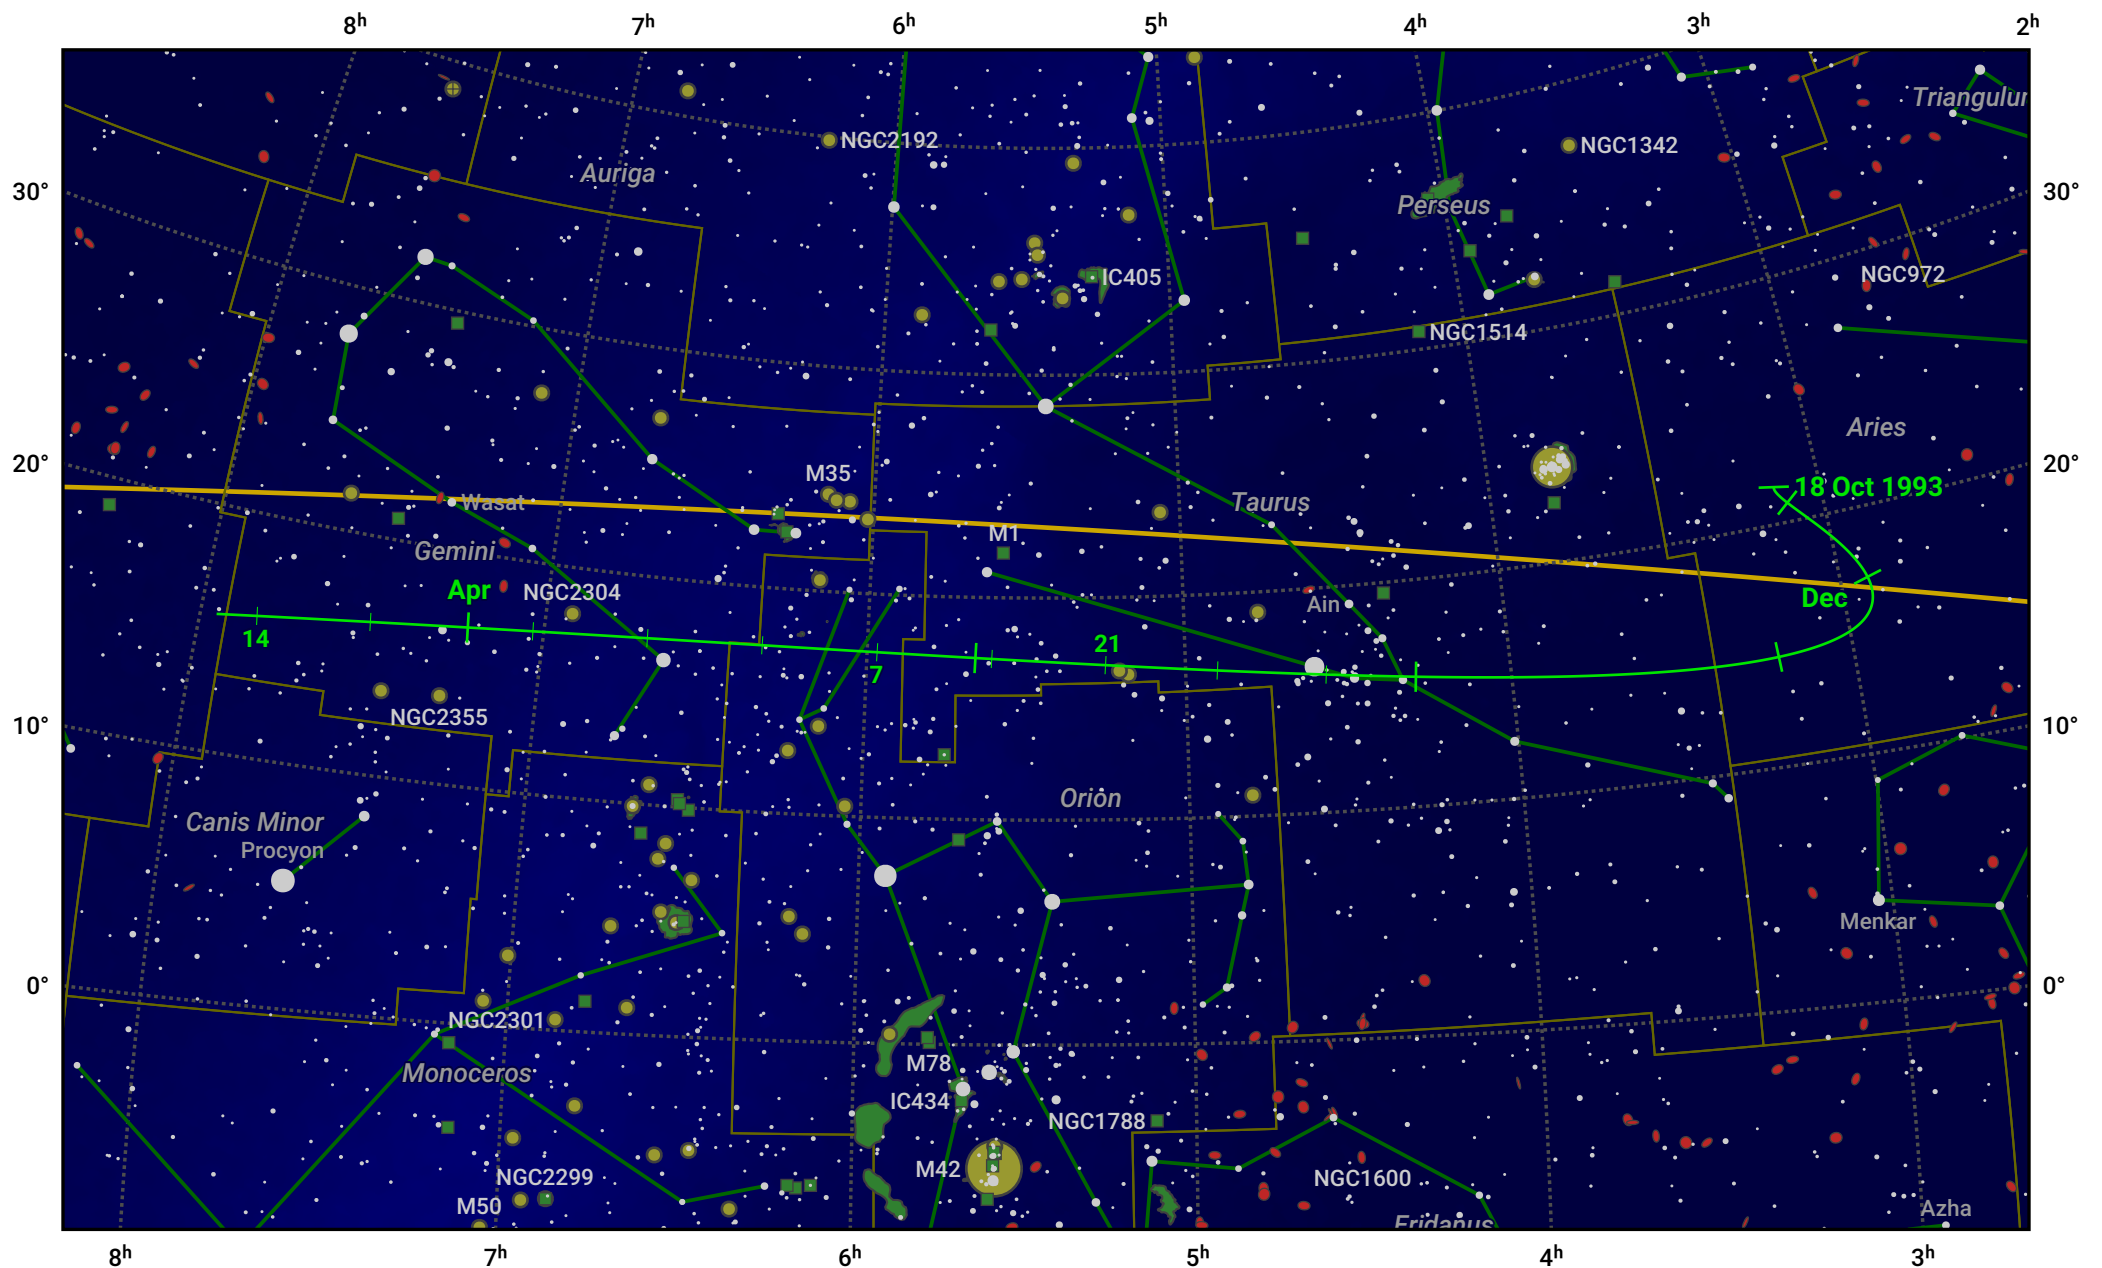

# The path of 144P/Kushida starting on 18 Oct 1993

© Dominic Ford 2011–2024. Date markers placed at midnight UTC. Downloaded from <https://in-the-sky.org>

Magnitude scale: ● 7.0 ● 6.0 ● 5.0 ● 4.0 ● 3.0 ● 2.0 ● 1.0 ● 0.0

— Ecliptic Plane

● Galaxy    ■ Bright nebula    ● Open cluster    ● Globular cluster

Date	Mag
1993 Oct 27	15.8
1993 Nov 1	15.2
1993 Nov 5	14.7
1993 Nov 14	13.7
1993 Nov 24	12.7
1993 Dec 6	11.6
1993 Dec 22	10.6
1994 Jan 1	10.2
1994 Feb 28	11.7
1994 Mar 1	11.7
1994 Mar 12	12.7
1994 Mar 23	13.8
1994 Apr 2	14.9
1994 Apr 11	15.9