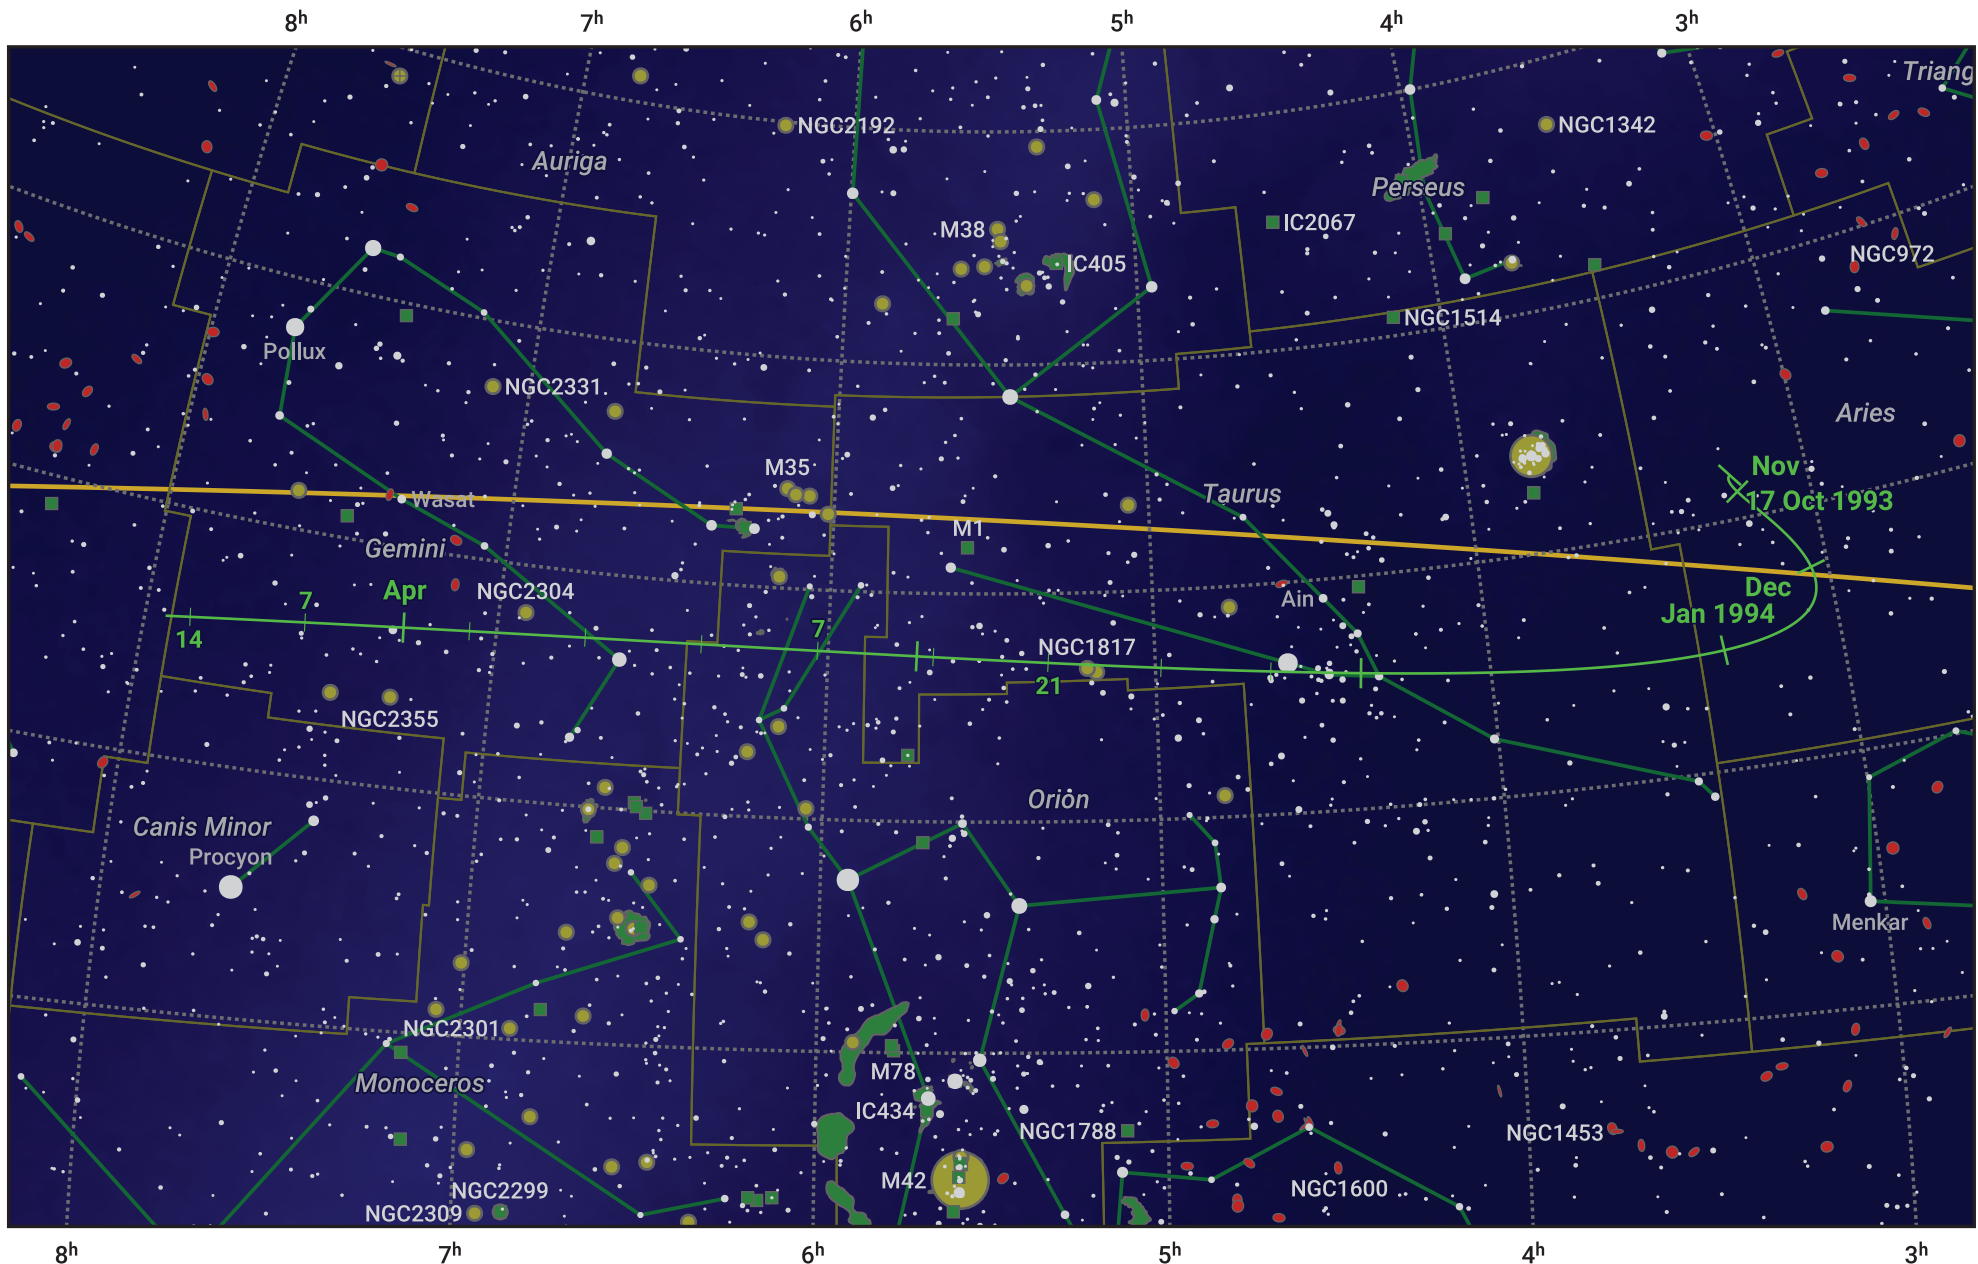

The path of 144P/Kushida starting on 17 Oct 1993

© Dominic Ford 2011–2024. Date markers placed at midnight UTC. Downloaded from <https://in-the-sky.org>

Magnitude scale: ● 7.0 ● 6.0 ● 5.0 ● 4.0 ● 3.0 ● 2.0 ● 1.0 ● 0.0

— Ecliptic Plane

● Galaxy ■ Bright nebula ● Open cluster ● Globular cluster

Date	Mag
1993 Oct 26	15.9
1993 Nov 1	15.2
1993 Nov 4	14.9
1993 Nov 13	13.8
1993 Nov 23	12.8
1993 Dec 5	11.7
1993 Dec 20	10.7
1994 Jan 1	10.2
1994 Feb 28	11.8
1994 Mar 1	11.9
1994 Mar 12	12.9
1994 Mar 23	14.0
1994 Apr 2	15.0
1994 Apr 11	16.1