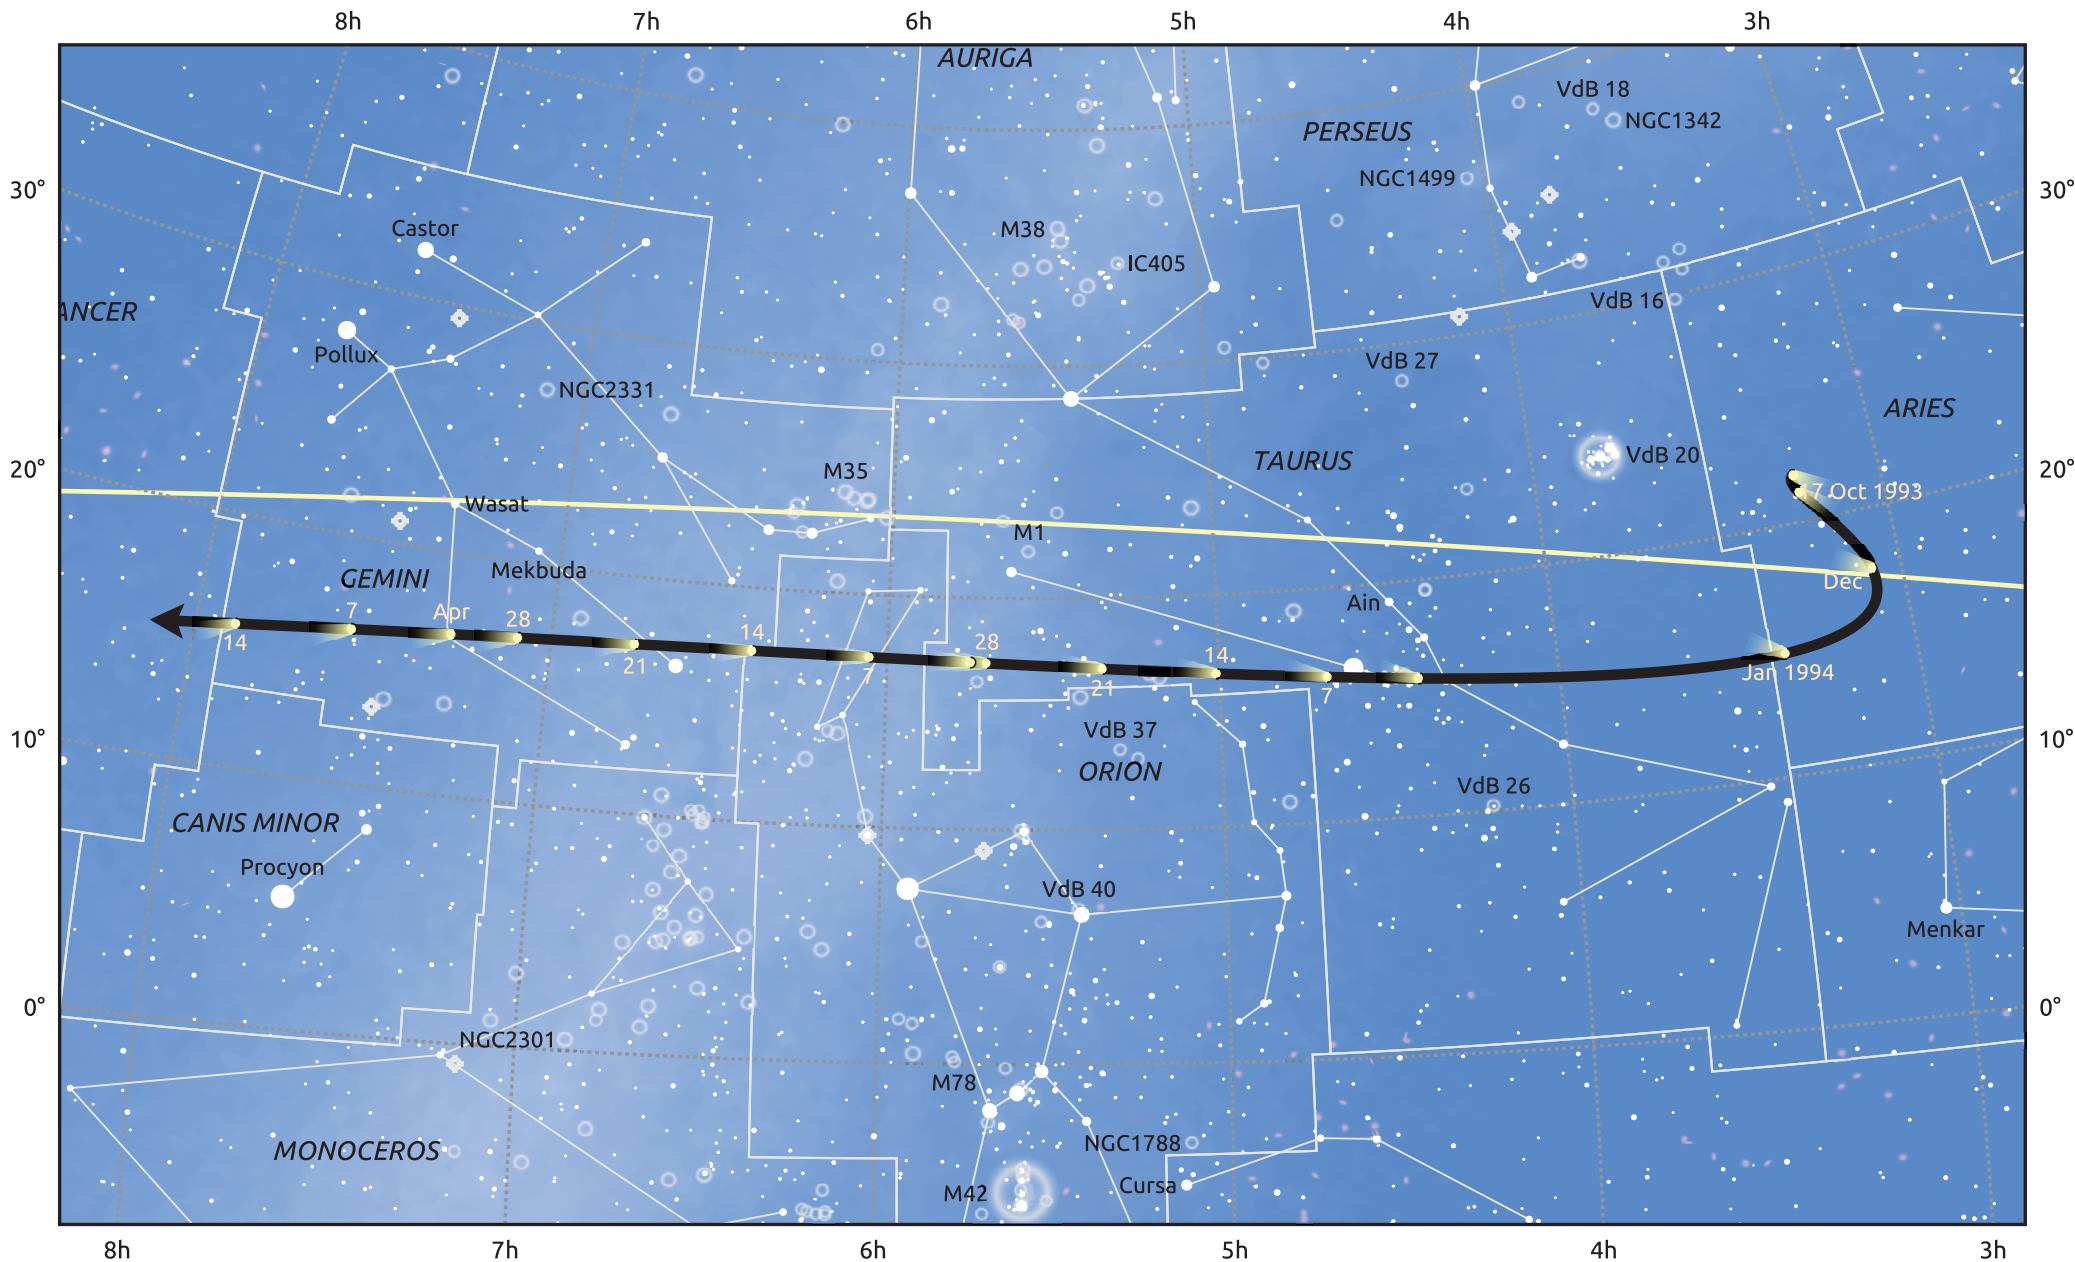

The path of 144P/Kushida starting on 17 Oct 1993

© Dominic Ford 2011–2025. Date markers placed at midnight UTC. Downloaded from <https://in-the-sky.org>

Magnitude scale: ● 7.0 ● 6.0 ● 5.0 ● 4.0 ● 3.0 ● 2.0 ● 1.0 ● 0.0

— Ecliptic Plane

● Galaxy ● Bright nebula ● Open cluster ● Globular cluster ● Planetary nebula

Date	Mag
1993 Oct 26	15.9
1993 Nov 1	15.2
1993 Nov 4	14.8
1993 Nov 13	13.8
1993 Nov 23	12.8
1993 Dec 5	11.7
1993 Dec 22	10.6
1994 Jan 1	10.2
1994 Feb 26	11.7
1994 Mar 1	11.9
1994 Mar 10	12.7
1994 Mar 22	13.9
1994 Apr 1	15.0
1994 Apr 10	16.0