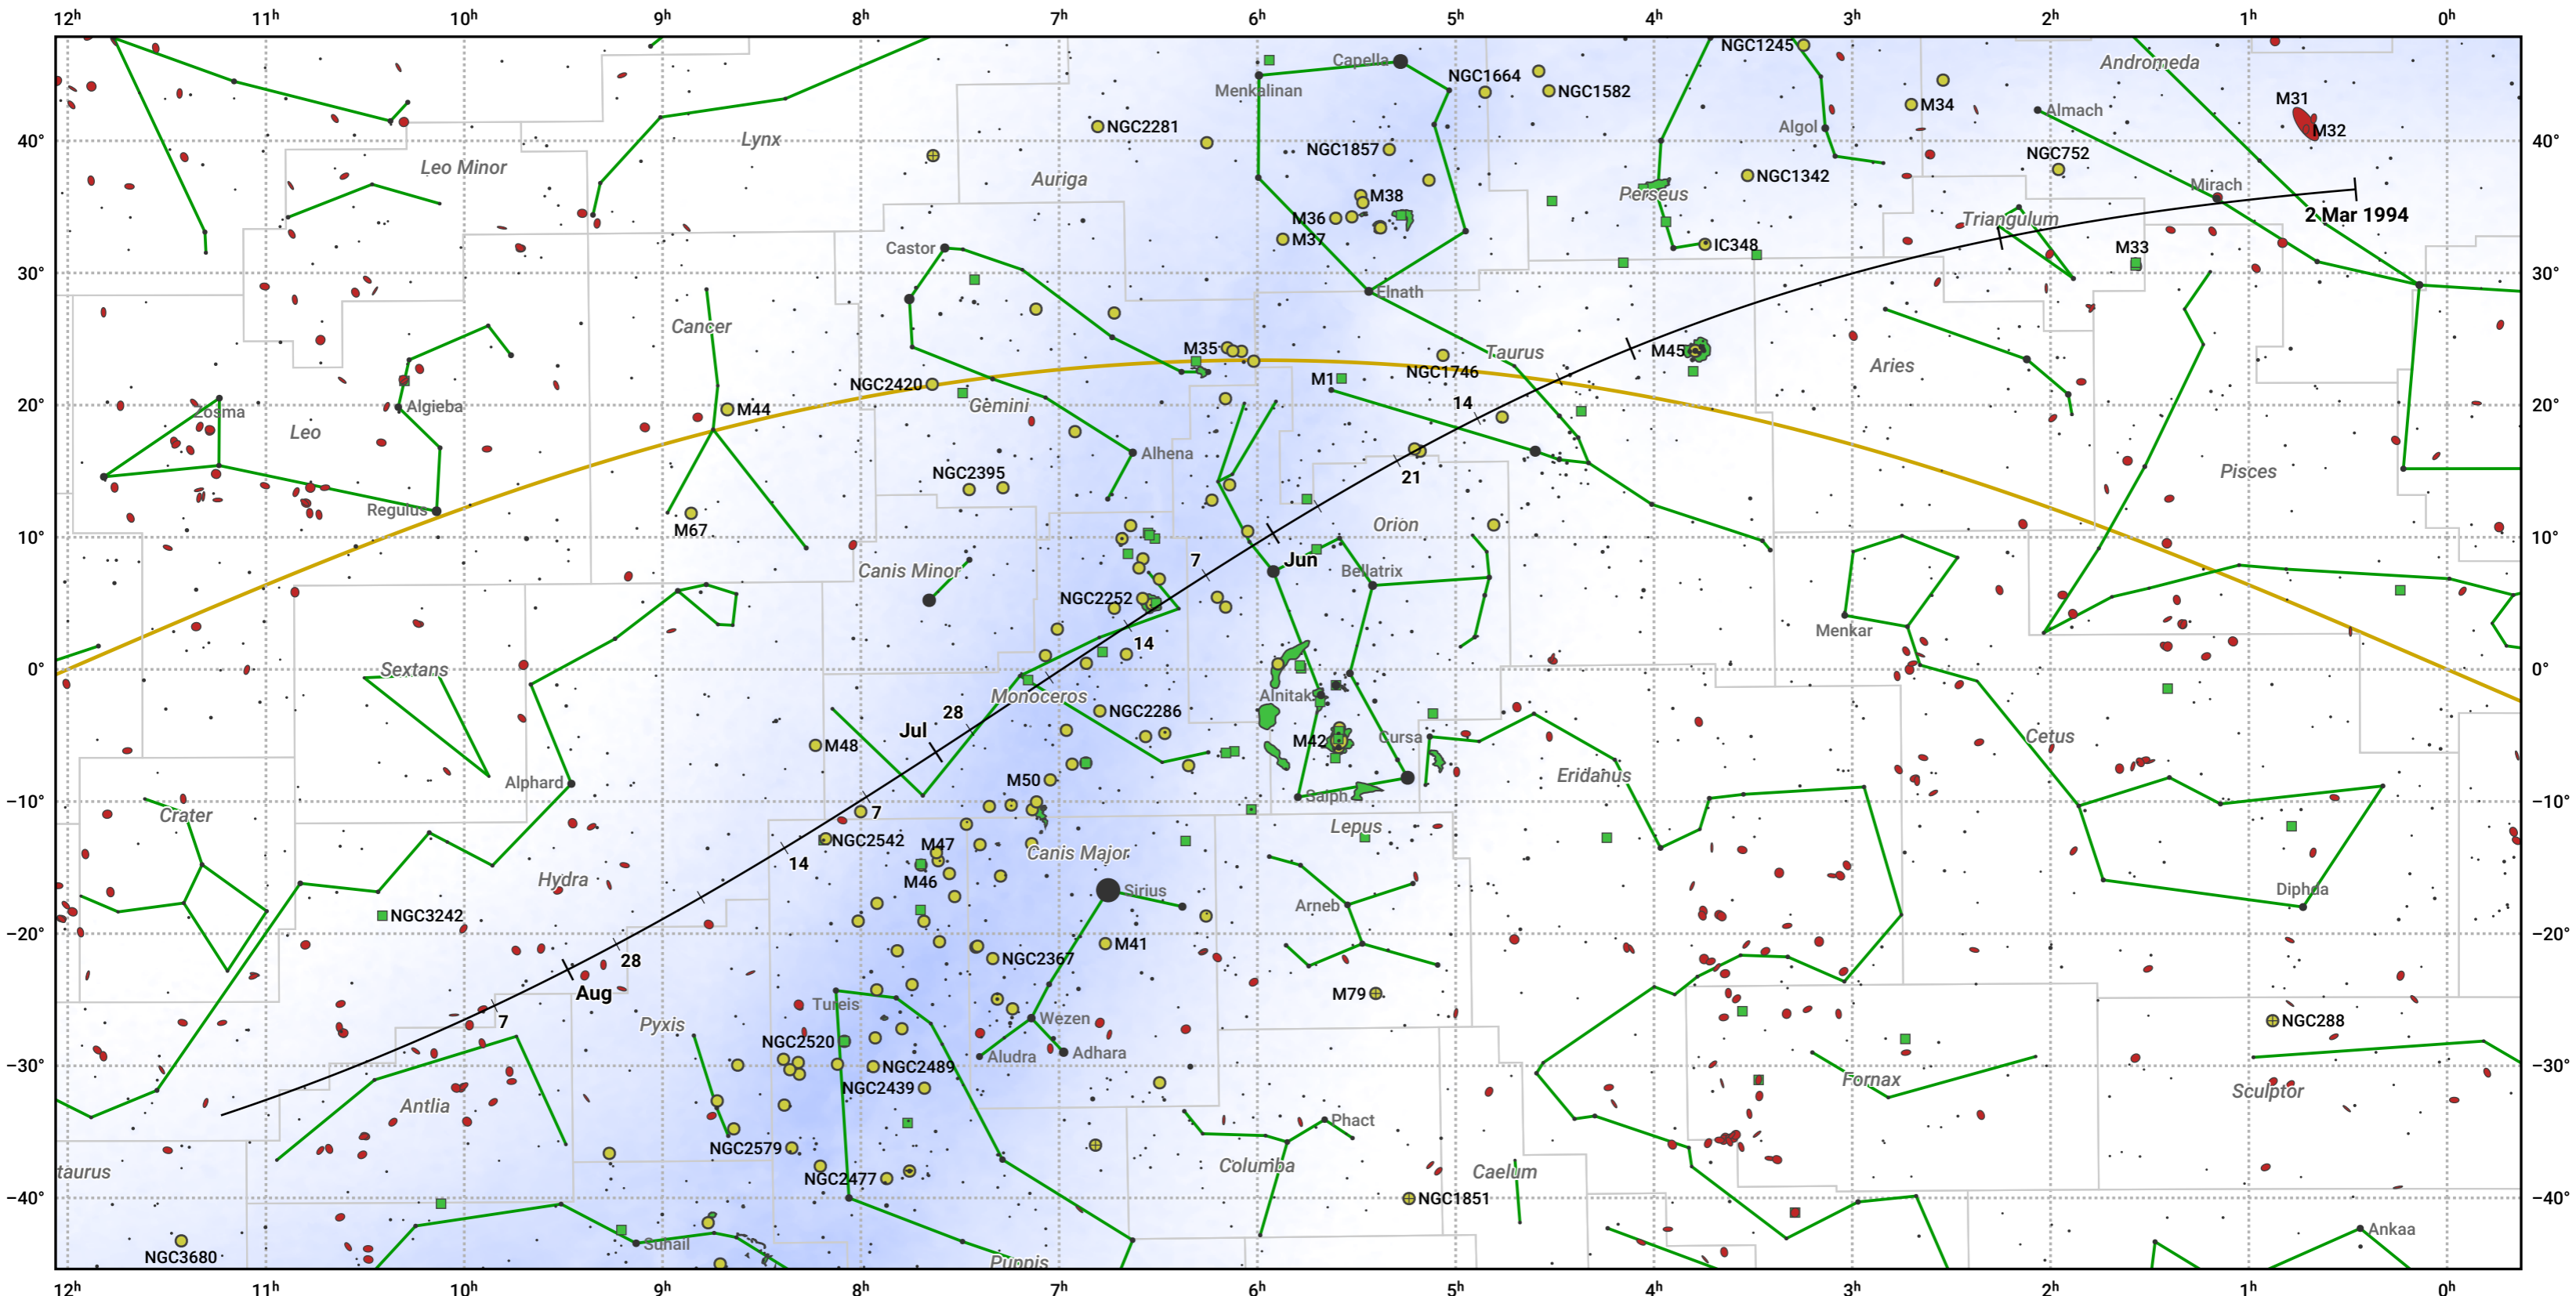

# The path of 8P/Tuttle starting on 2 Mar 1994

© Dominic Ford 2011–2024. Date markers placed at midnight UTC. Downloaded from <https://in-the-sky.org>

Magnitude scale: ● -6.0 ● -5.0 ● -4.0 ● -3.0 ● -2.0 ● -1.0 ● 0.0 ● -1.0 ● -2.0

— Ecliptic Plane

- Galaxy
- Bright nebula
- Open cluster
- ⊕ Globular cluster

Date	Mag
1994 Apr 11	9.8
1994 May 1	9.3
1994 Jul 1	9.3
1994 Aug 23	10.8