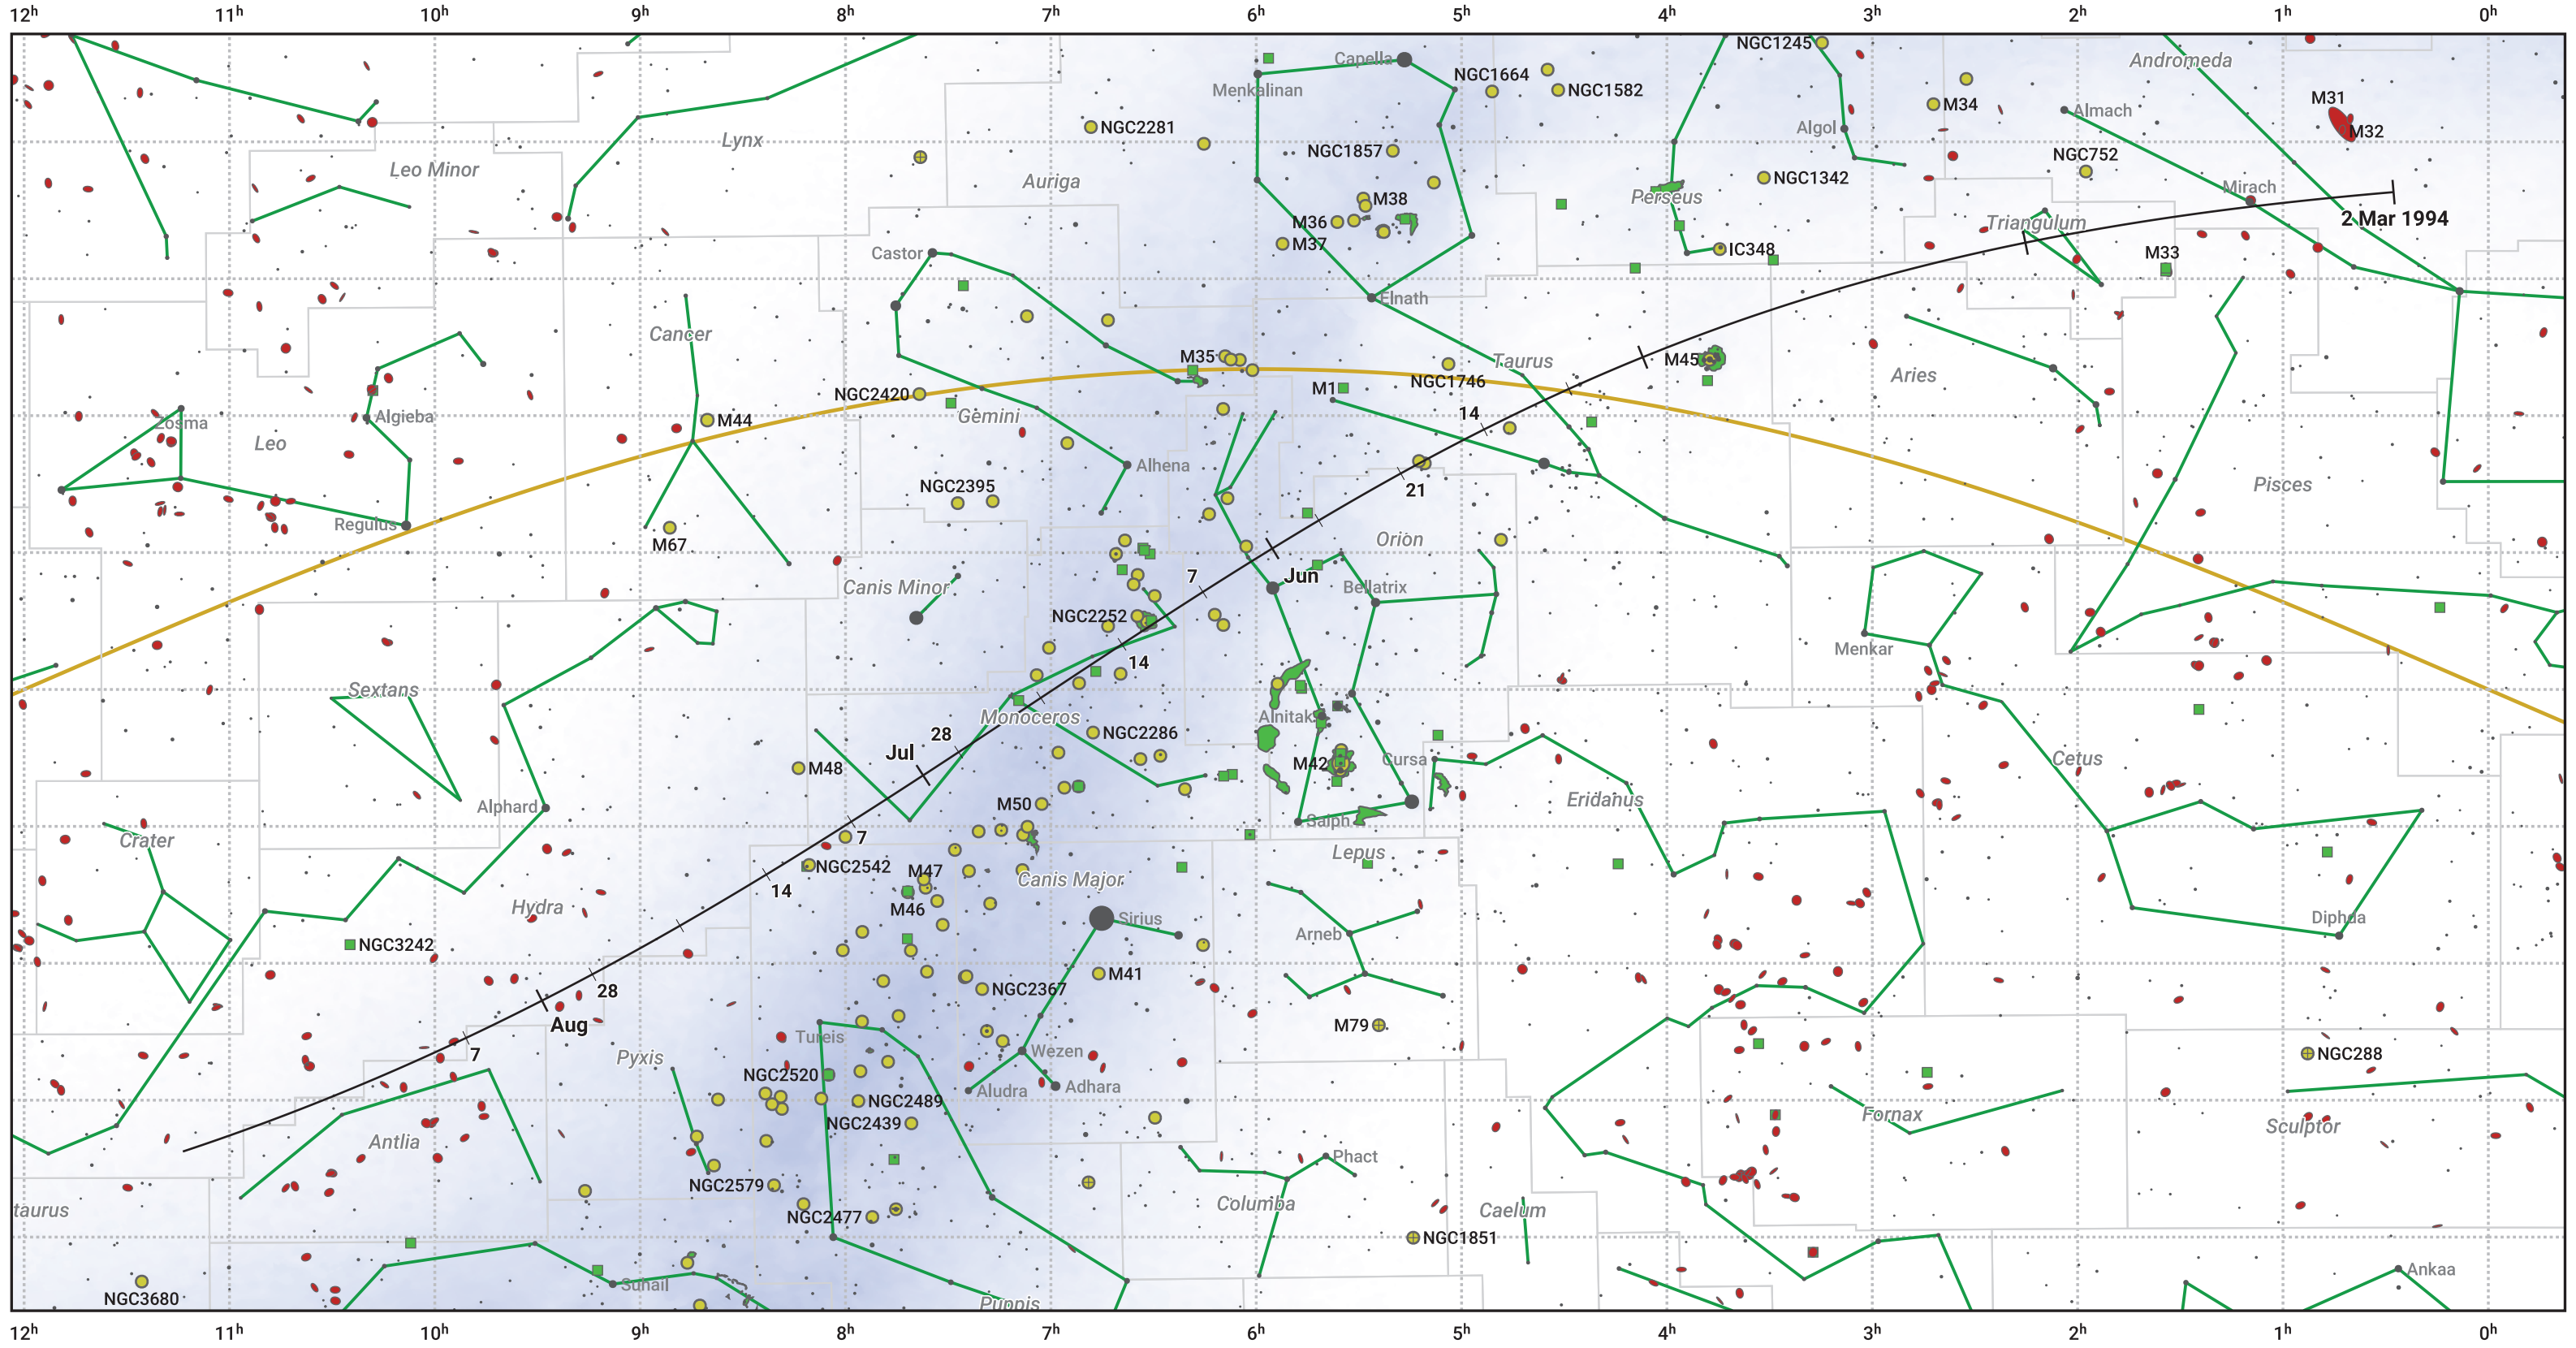

The path of 8P/Tuttle starting on 2 Mar 1994

© Dominic Ford 2011–2024. Date markers placed at midnight UTC. Downloaded from <https://in-the-sky.org>

Magnitude scale: 6.0 5.0 4.0 3.0 2.0 1.0 0.0 -1.0 -2.0

— Ecliptic Plane

- Galaxy
- Bright nebula
- Open cluster
- ⊕ Globular cluster

Date	Mag
1994 Apr 11	9.8
1994 May 1	9.3
1994 Jul 1	9.3
1994 Aug 23	10.8