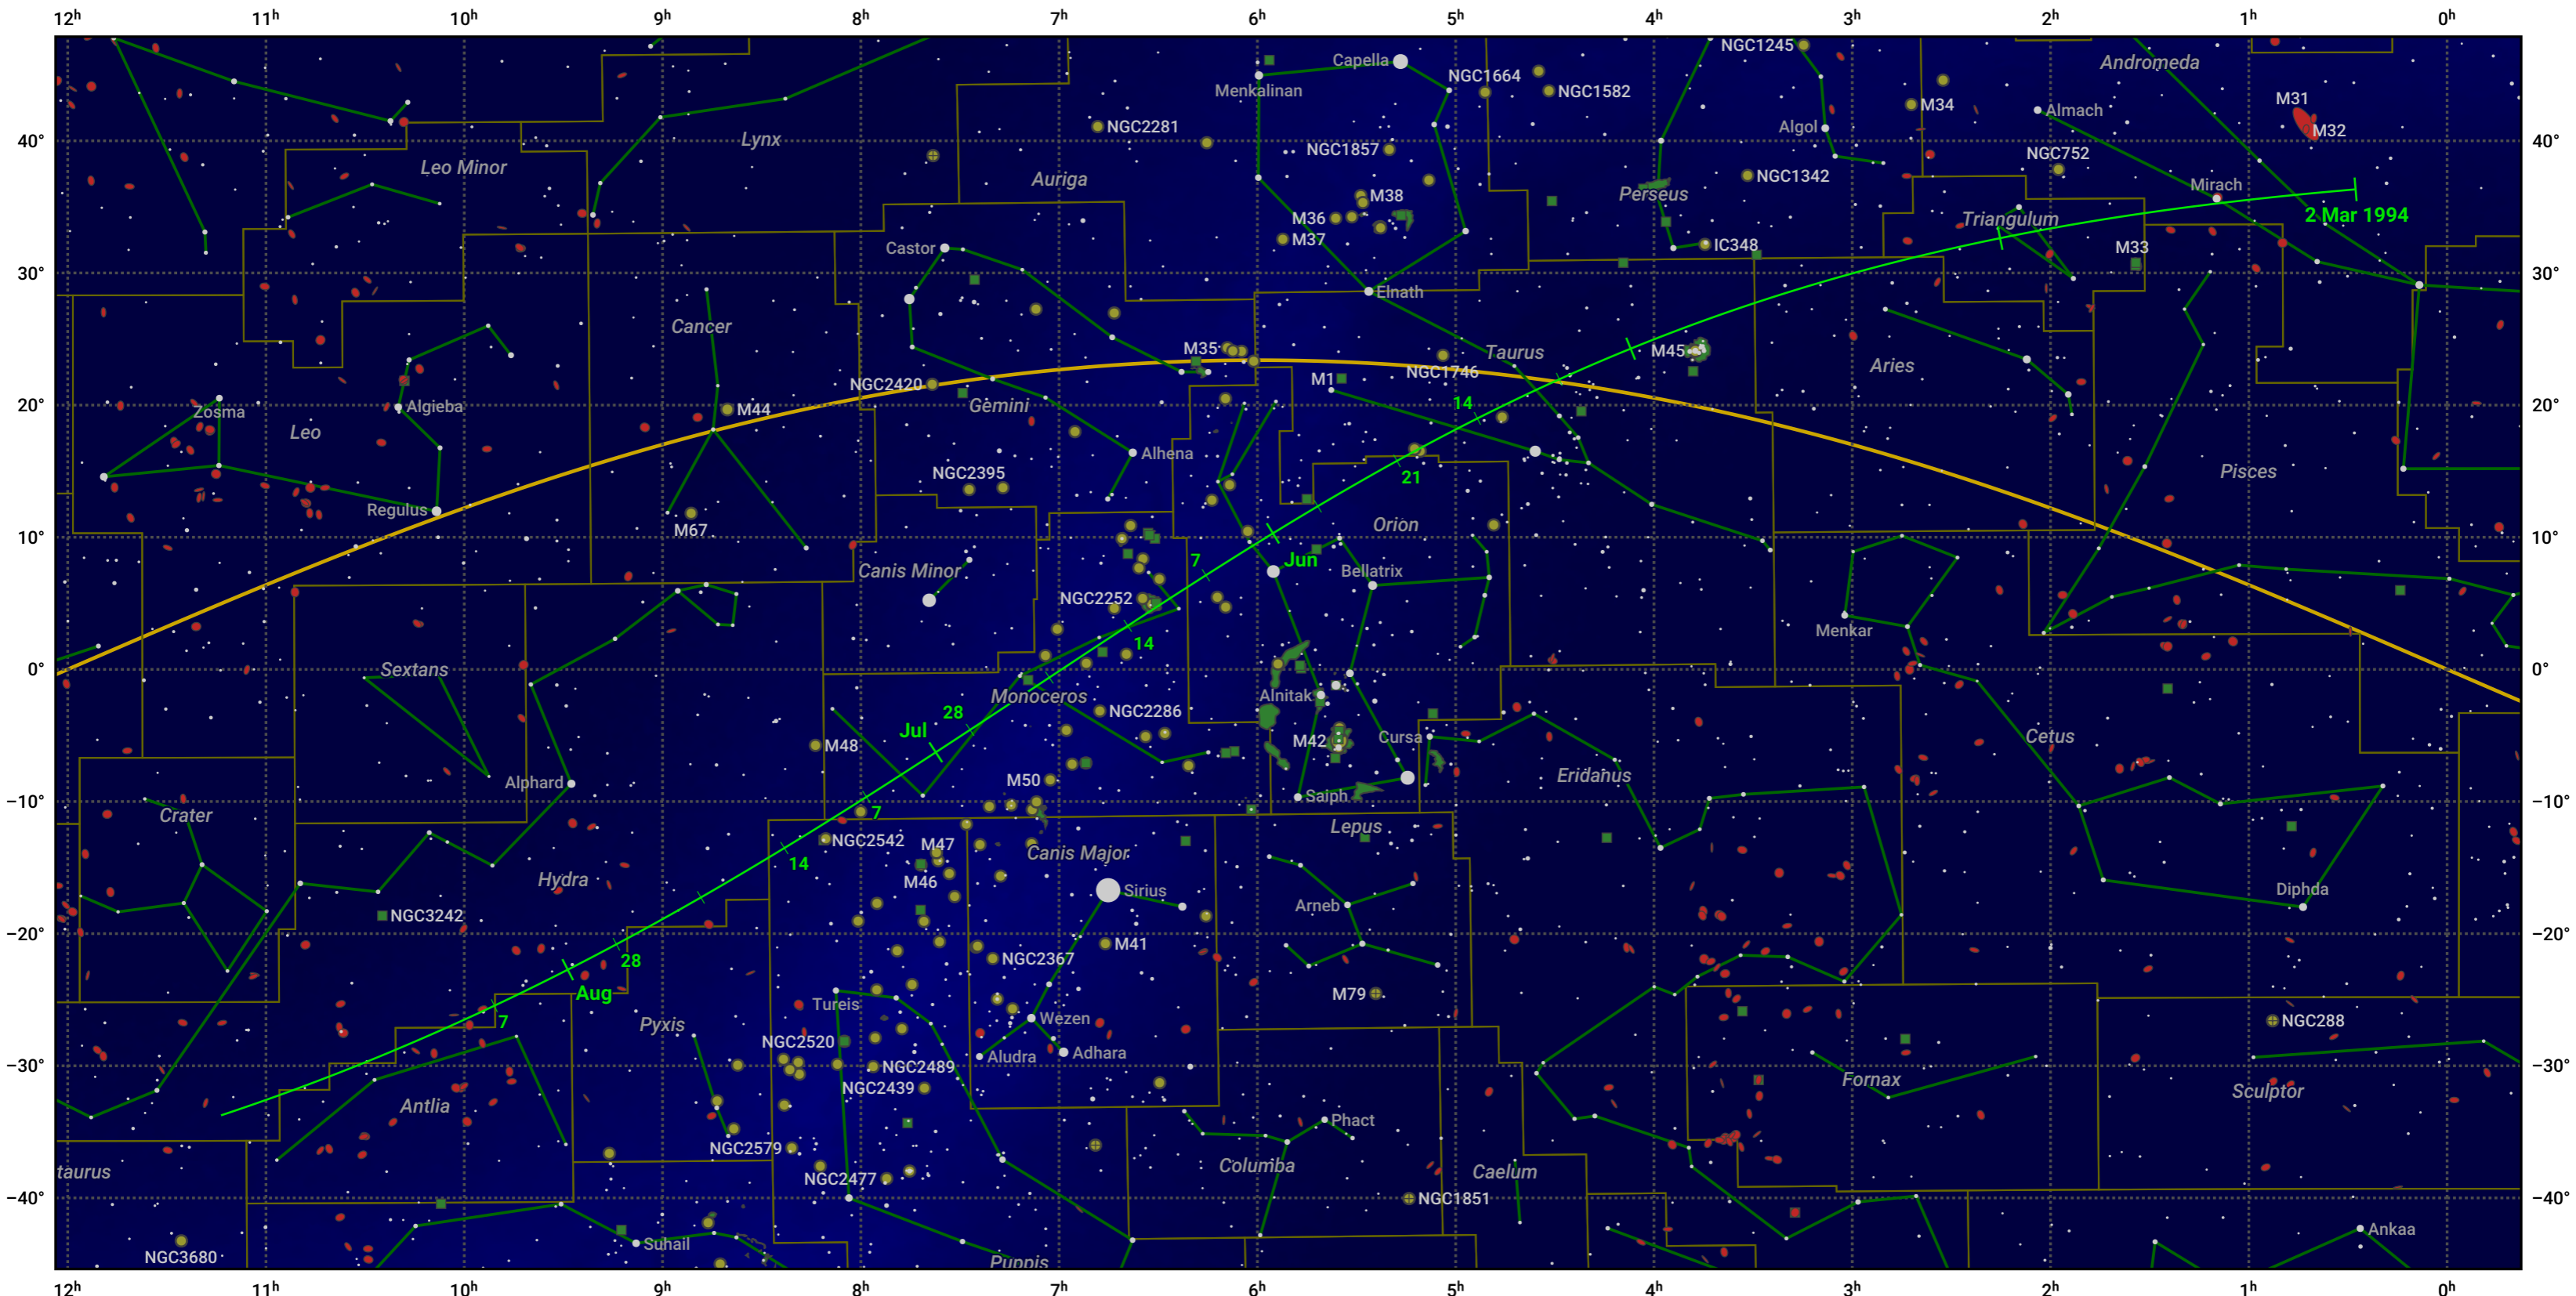

The path of 8P/Tuttle starting on 2 Mar 1994

© Dominic Ford 2011–2024. Date markers placed at midnight UTC. Downloaded from <https://in-the-sky.org>

Magnitude scale: ● -6.0 ● -5.0 ● -4.0 ● -3.0 ● -2.0 ● -1.0 ● 0.0 ● -1.0 ● -2.0

— Ecliptic Plane

● Galaxy ■ Bright nebula ● Open cluster ● Globular cluster

Date	Mag
1994 Apr 11	9.8
1994 May 1	9.3
1994 Jul 1	9.3
1994 Aug 23	10.8