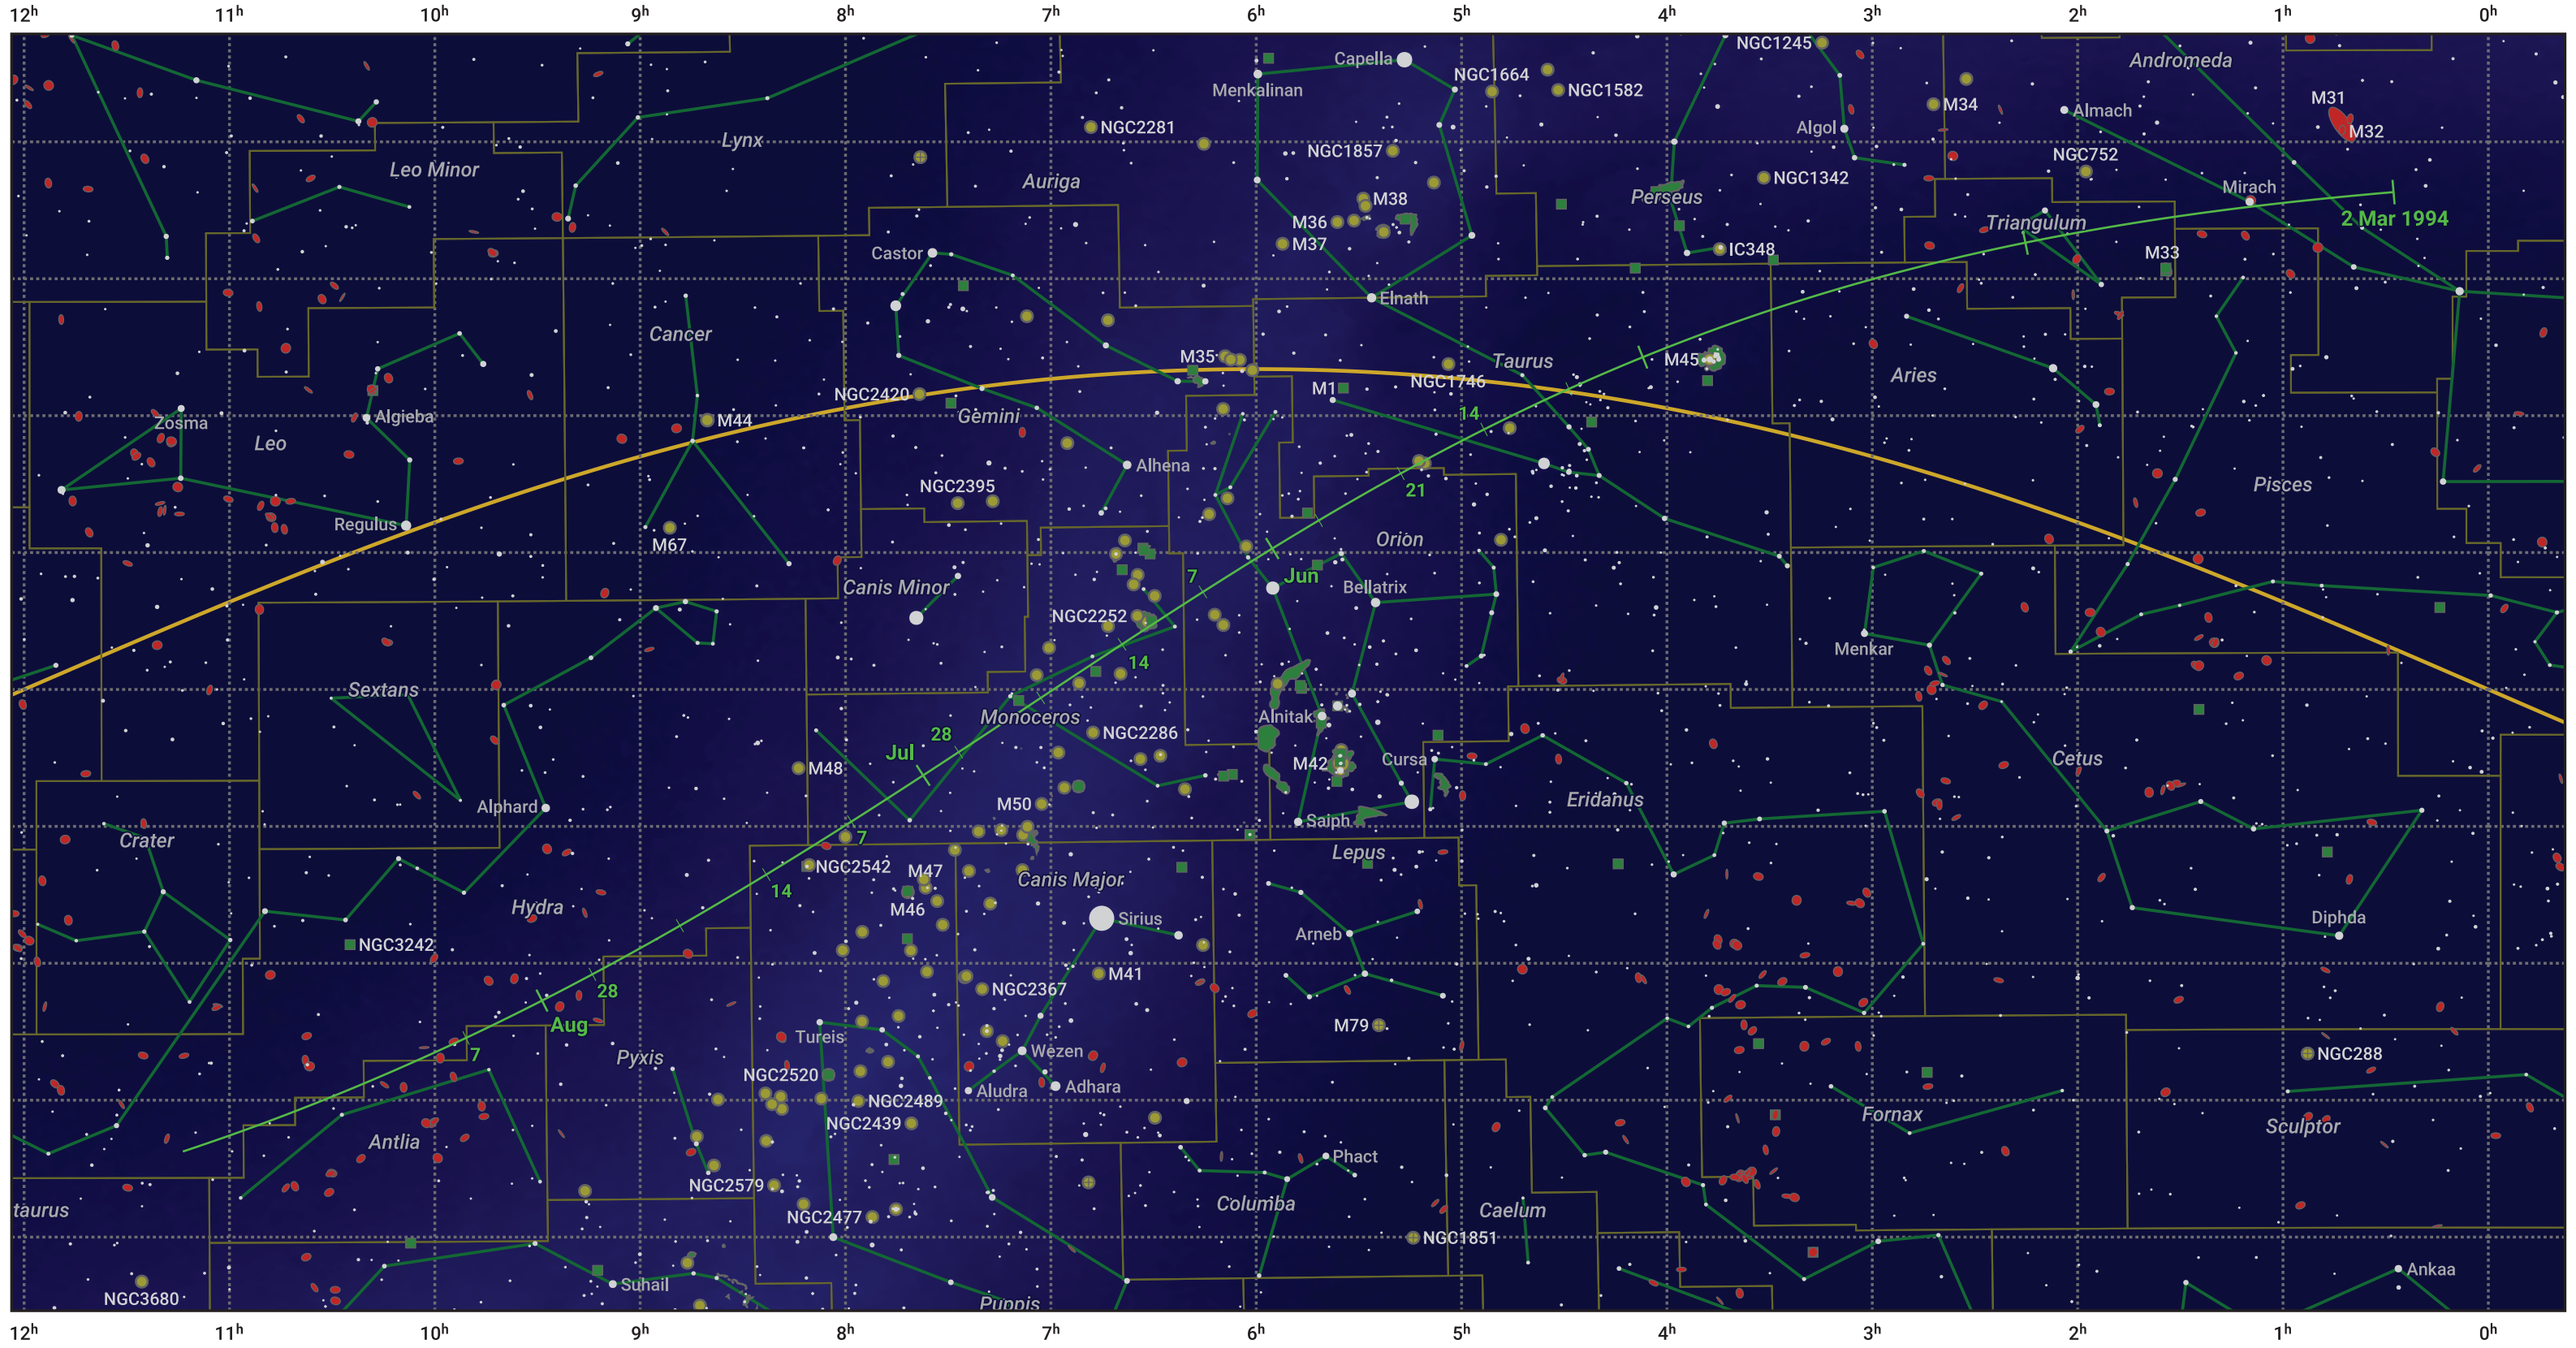

# The path of 8P/Tuttle starting on 2 Mar 1994

© Dominic Ford 2011–2024. Date markers placed at midnight UTC. Downloaded from <https://in-the-sky.org>

Magnitude scale: ● -6.0 ● -5.0 ● -4.0 ● -3.0 ● -2.0 ● -1.0 ● -2.0

— Ecliptic Plane

- Galaxy
- Bright nebula
- Open cluster
- ⊕ Globular cluster

Date	Mag
1994 Apr 11	9.8
1994 May 1	9.3
1994 Jul 1	9.3
1994 Aug 23	10.8