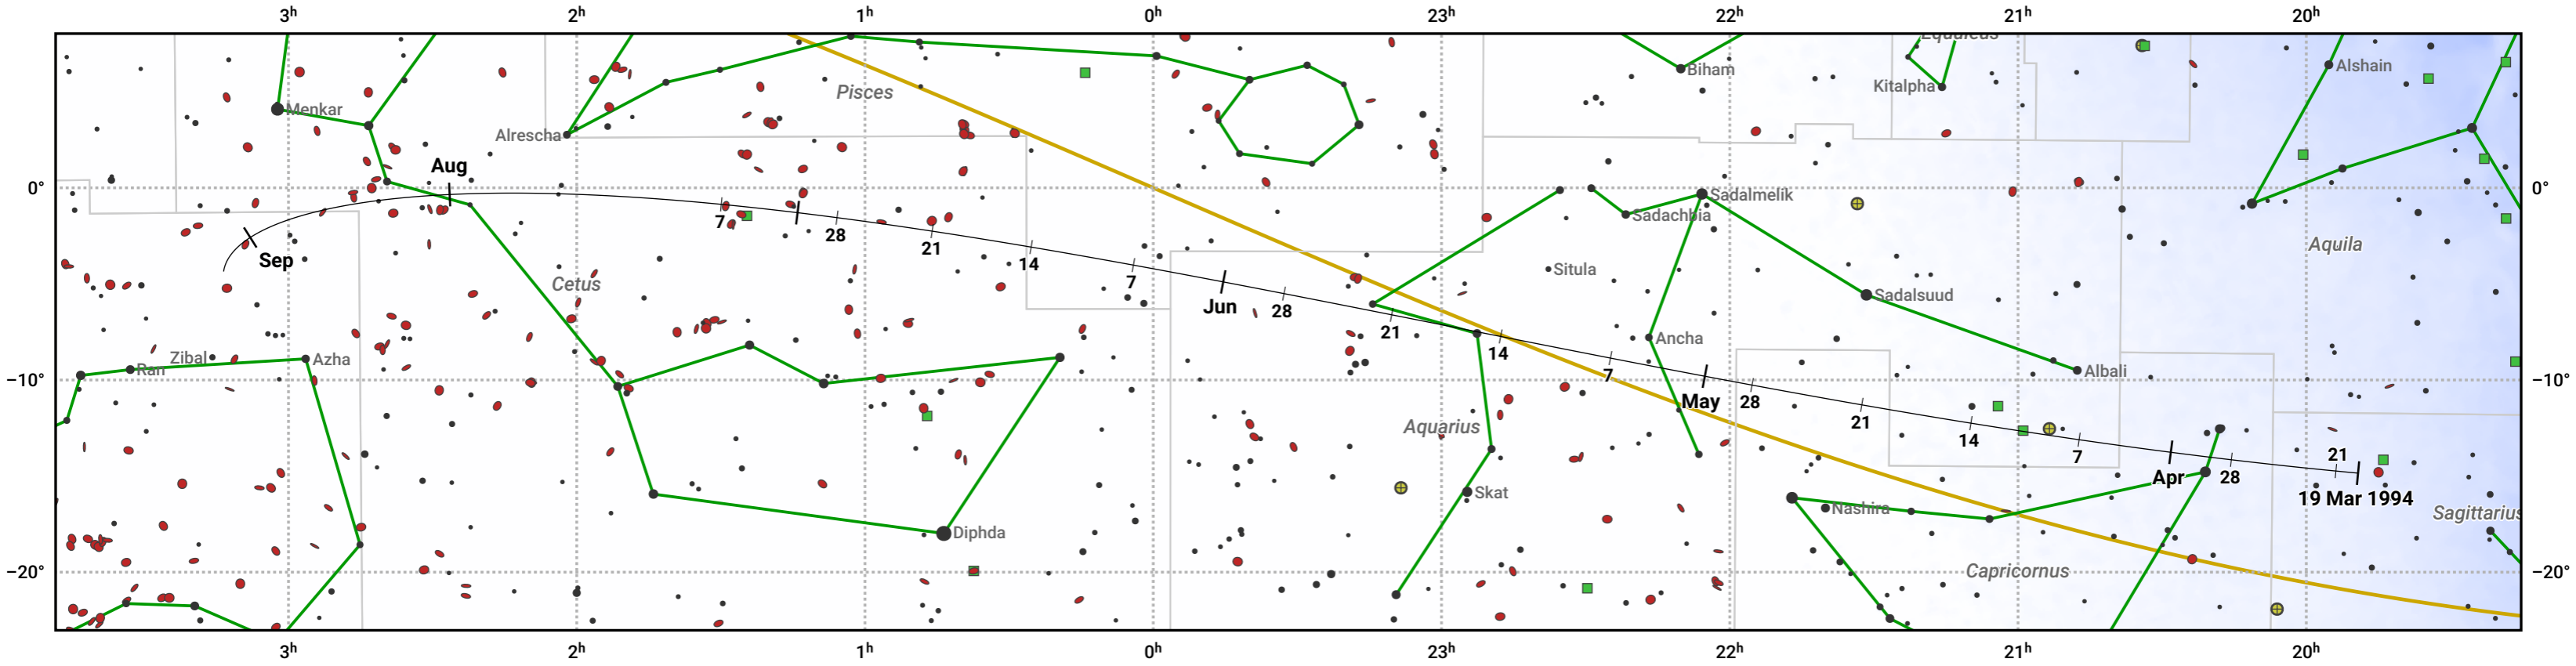

The path of 10P/Tempel starting on 19 Mar 1994

© Dominic Ford 2011–2024. Date markers placed at midnight UTC. Downloaded from <https://in-the-sky.org>

Magnitude scale: • 6.0 • 5.0 • 4.0 • 3.0 • 2.0

— Ecliptic Plane

- Galaxy
- Bright nebula
- Open cluster
- Globular cluster

Date	Mag
1994 Apr 22	10.5
1994 May 1	10.3
1994 Jul 1	9.8
1994 Sep 1	10.6