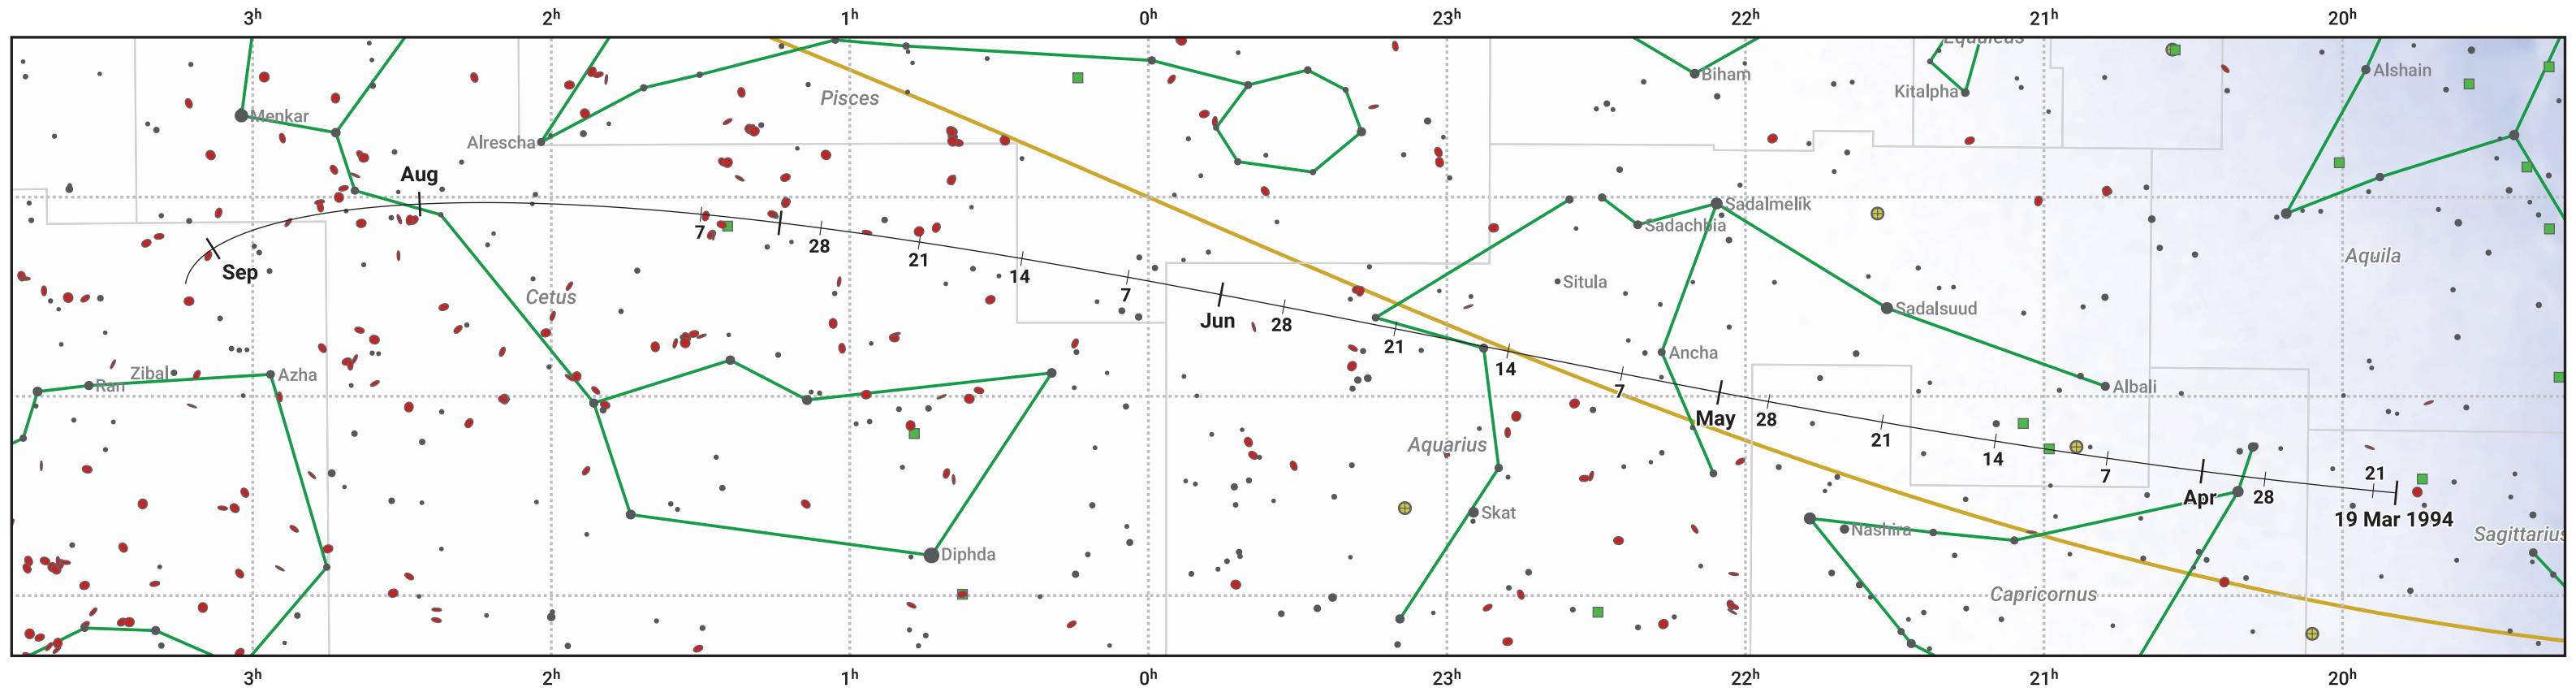

The path of 10P/Tempel starting on 19 Mar 1994

© Dominic Ford 2011–2024. Date markers placed at midnight UTC. Downloaded from <https://in-the-sky.org>

Magnitude scale: ● 6.0 ● 5.0 ● 4.0 ● 3.0 ● 2.0

— Ecliptic Plane

● Galaxy ■ Bright nebula ● Open cluster ⊕ Globular cluster

Date	Mag
1994 Apr 22	10.5
1994 May 1	10.3
1994 Jul 1	9.8
1994 Sep 1	10.6