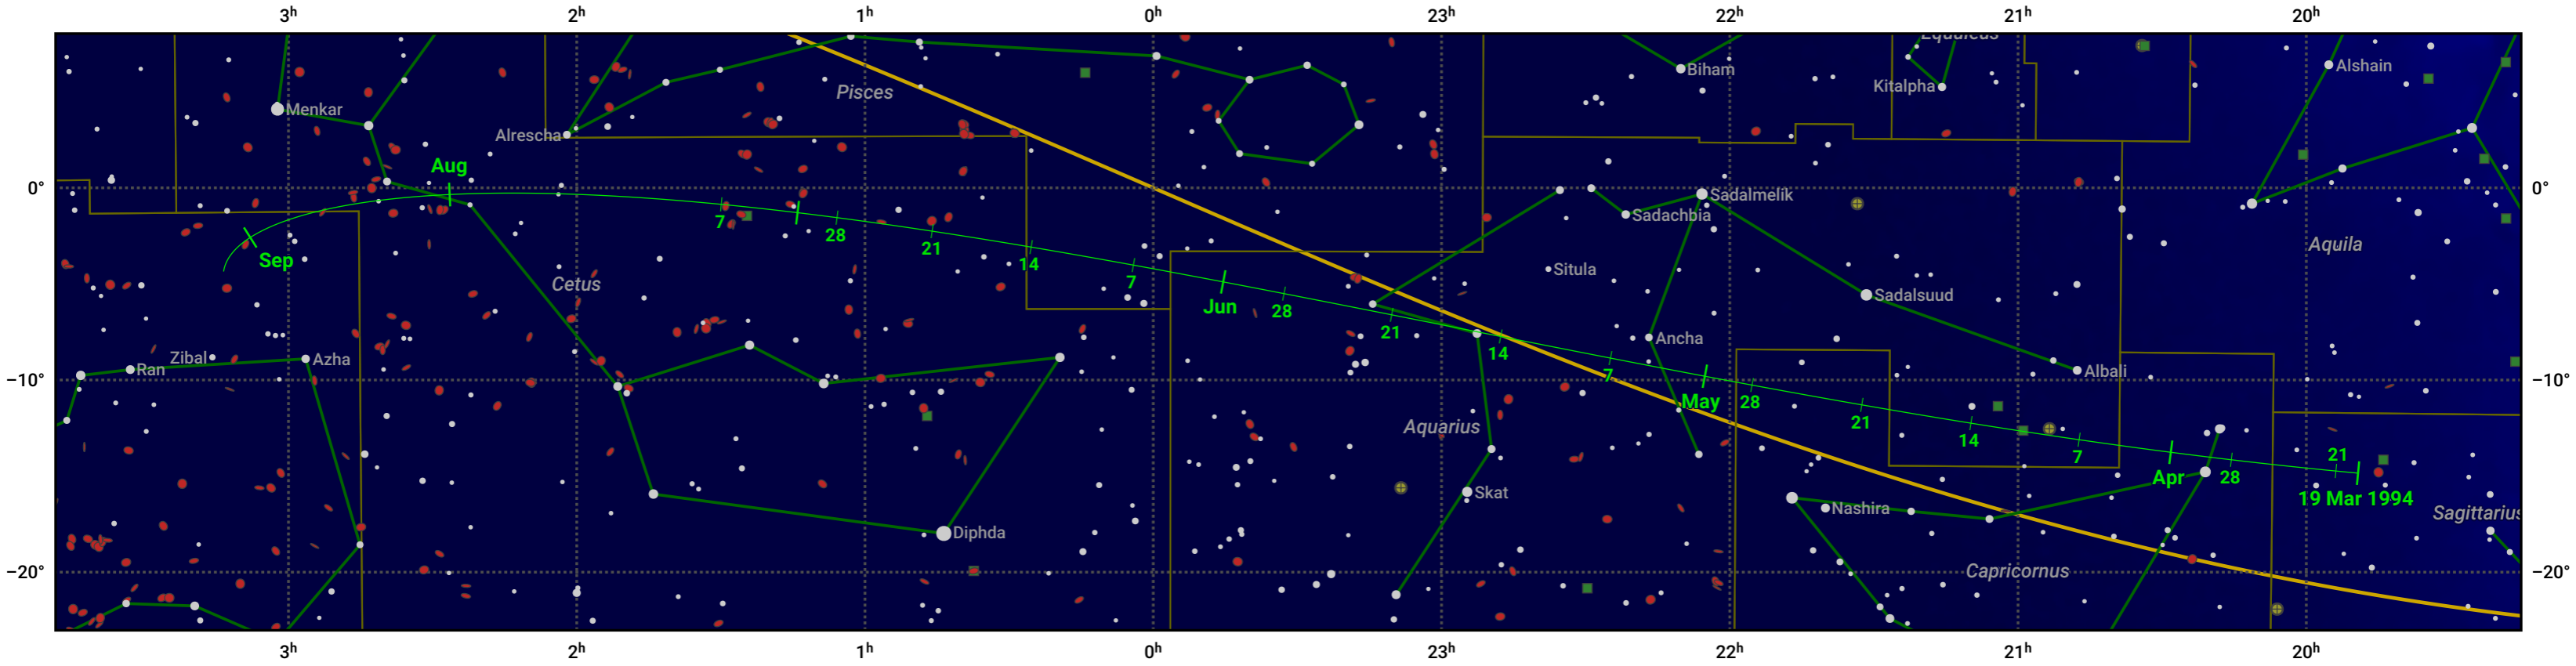

The path of 10P/Tempel starting on 19 Mar 1994

© Dominic Ford 2011–2024. Date markers placed at midnight UTC. Downloaded from <https://in-the-sky.org>

Magnitude scale: • 6.0 • 5.0 • 4.0 • 3.0 • 2.0

— Ecliptic Plane

-  Galaxy
-  Bright nebula
-  Open cluster
-  Globular cluster

Date	Mag
1994 Apr 22	10.5
1994 May 1	10.3
1994 Jul 1	9.8
1994 Sep 1	10.6