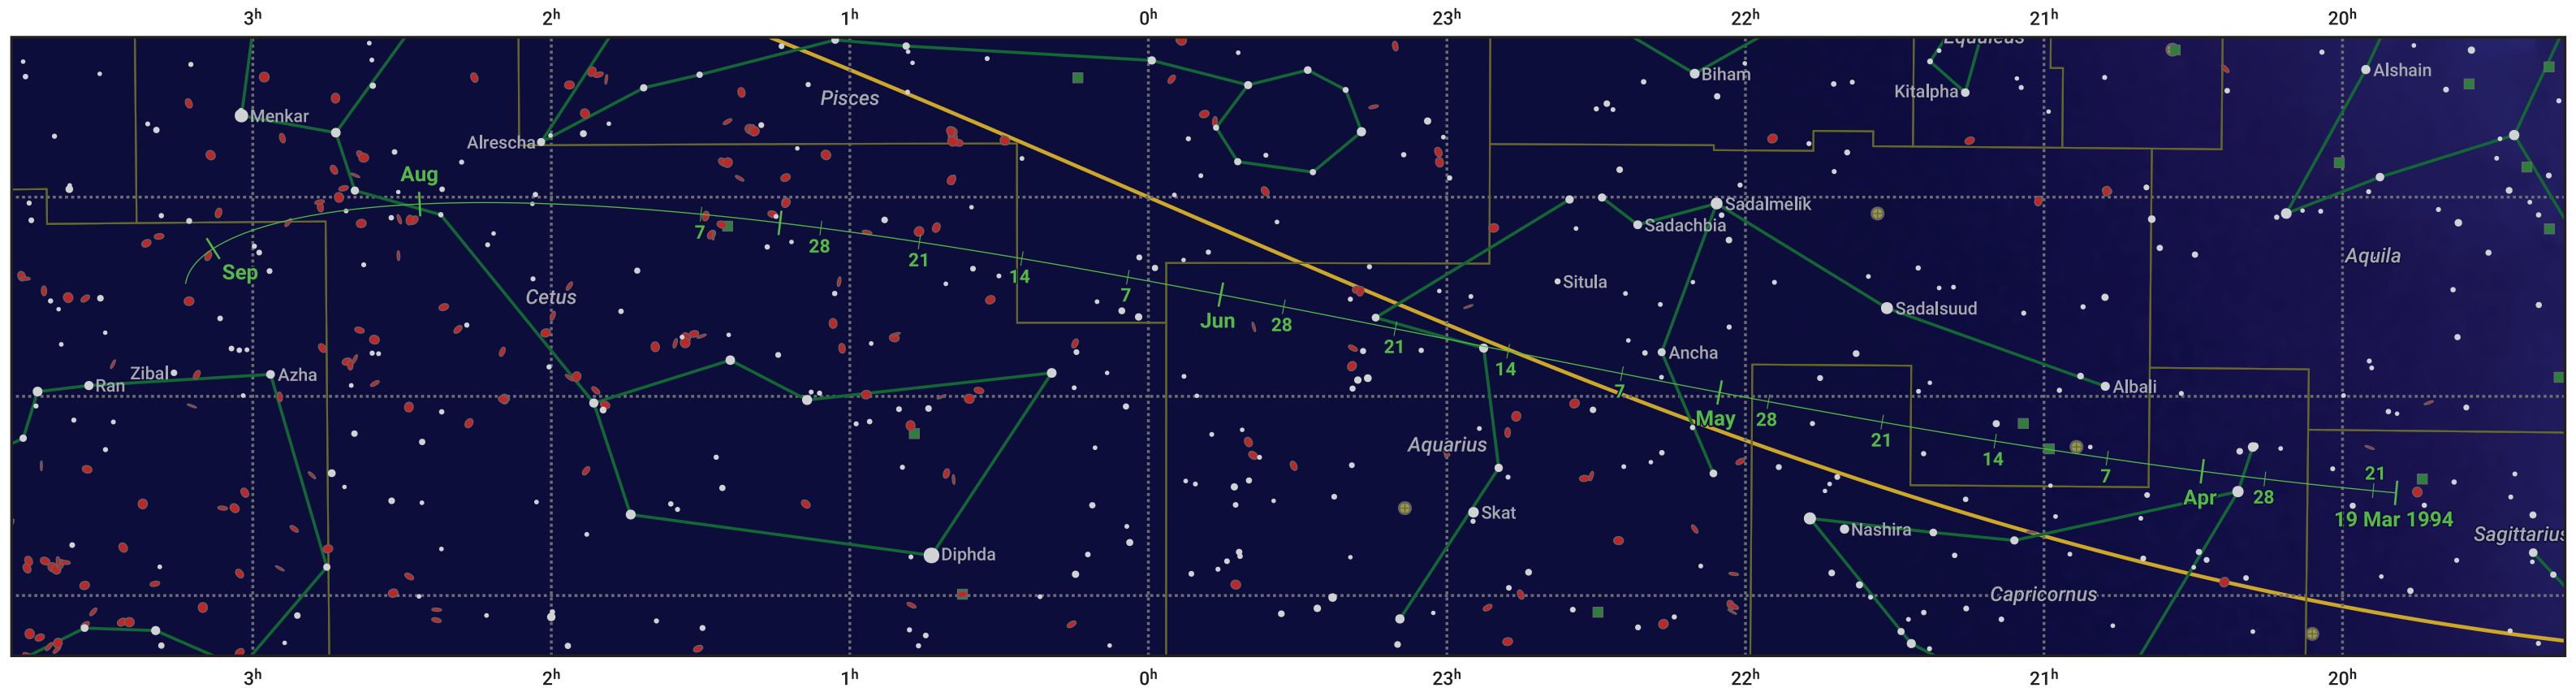

The path of 10P/Tempel starting on 19 Mar 1994

© Dominic Ford 2011–2024. Date markers placed at midnight UTC. Downloaded from <https://in-the-sky.org>

Magnitude scale: • 6.0 • 5.0 • 4.0 • 3.0 ● 2.0

— Ecliptic Plane

Galaxy Bright nebula Open cluster Globular cluster

Date	Mag
1994 Apr 22	10.5
1994 May 1	10.3
1994 Jul 1	9.8
1994 Sep 1	10.6