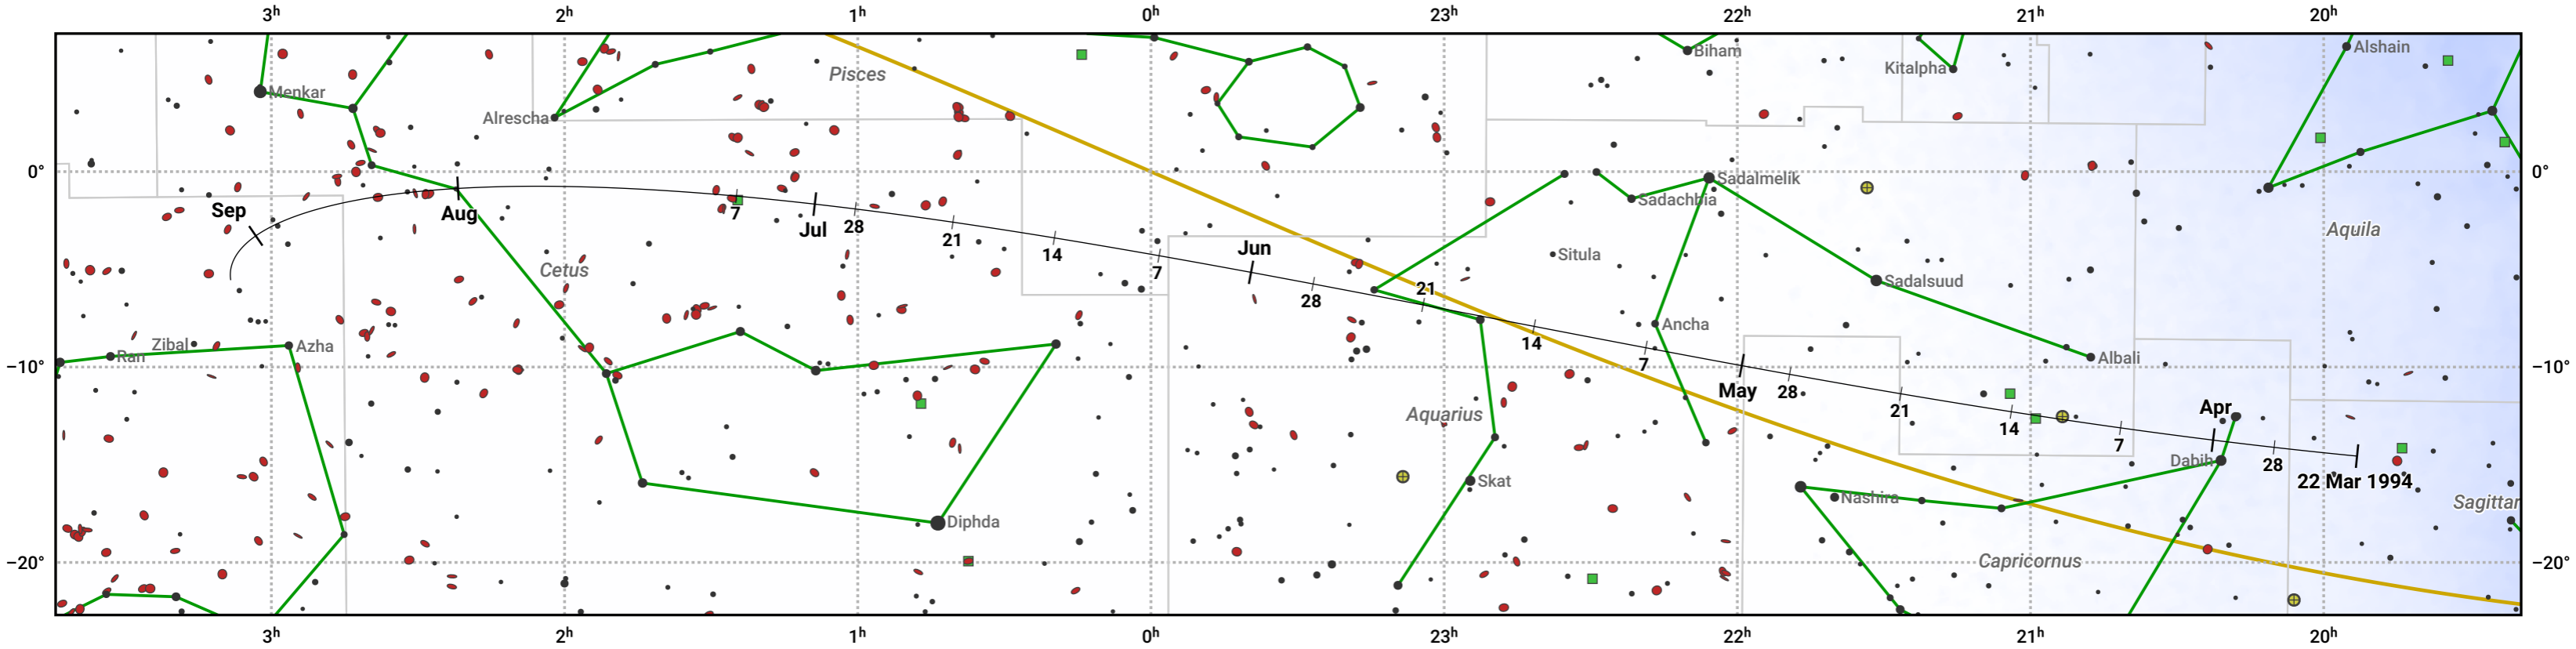

The path of 10P/Tempel starting on 22 Mar 1994

© Dominic Ford 2011–2024. Date markers placed at midnight UTC. Downloaded from <https://in-the-sky.org>

Magnitude scale: • 6.0 • 5.0 • 4.0 • 3.0 • 2.0

— Ecliptic Plane

- Galaxy
- Bright nebula
- Open cluster
- Globular cluster

Date	Mag
1994 Apr 24	10.5
1994 May 1	10.3
1994 Jul 1	9.7
1994 Sep 1	10.4