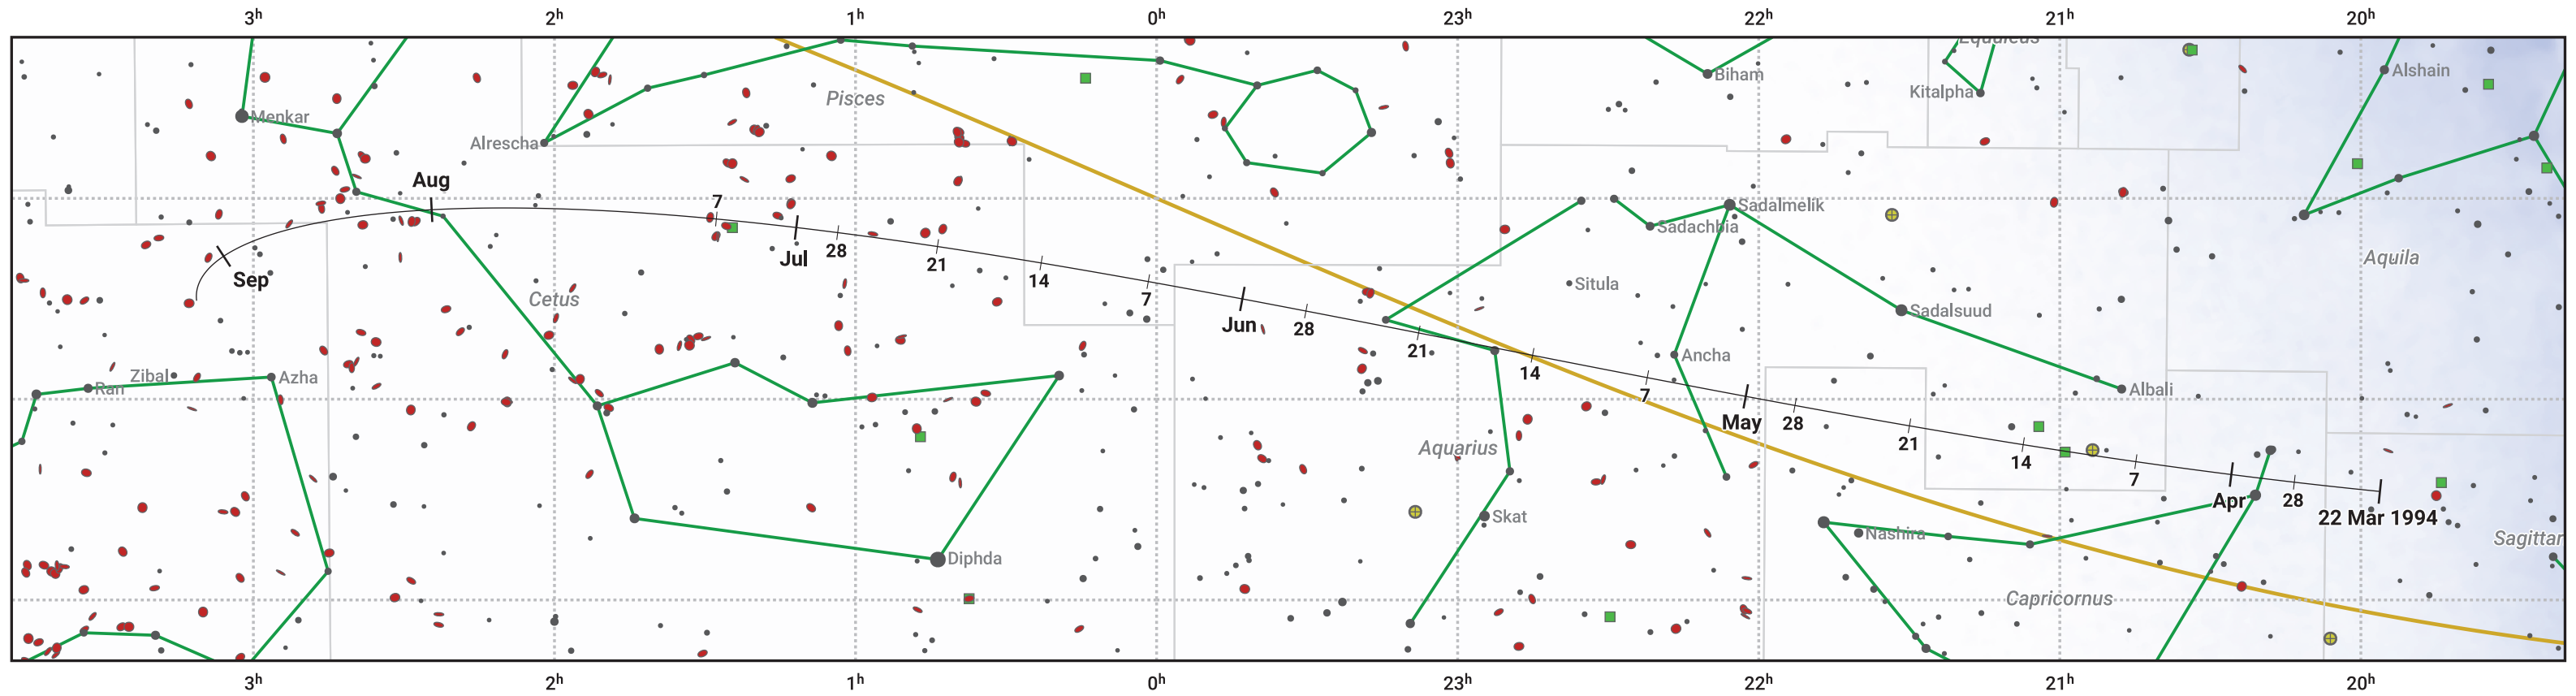

# The path of 10P/Tempel starting on 22 Mar 1994

© Dominic Ford 2011–2024. Date markers placed at midnight UTC. Downloaded from <https://in-the-sky.org>

Magnitude scale: ● 6.0 ● 5.0 ● 4.0 ● 3.0 ● 2.0

— Ecliptic Plane

◌ Galaxy   
 ◻ Bright nebula   
 ◉ Open cluster   
 ⊕ Globular cluster

Date	Mag
1994 Apr 24	10.5
1994 May 1	10.3
1994 Jul 1	9.7
1994 Sep 1	10.5