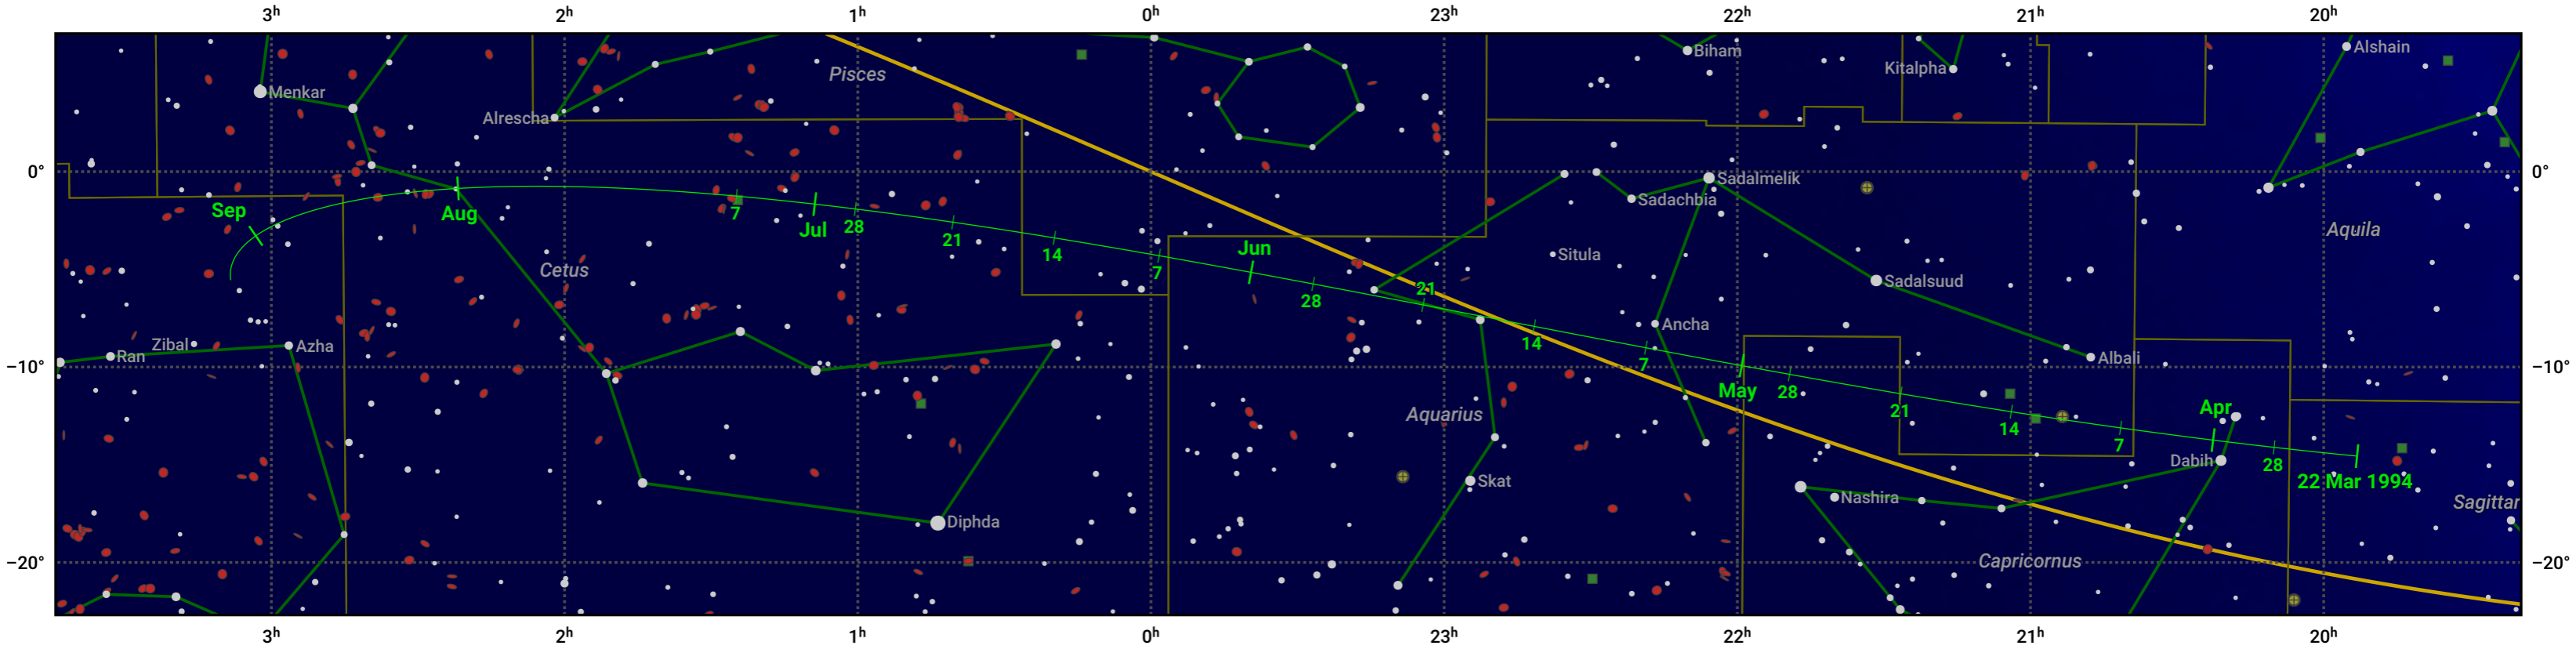

The path of 10P/Tempel starting on 22 Mar 1994

© Dominic Ford 2011–2024. Date markers placed at midnight UTC. Downloaded from <https://in-the-sky.org>

Magnitude scale: • 6.0 • 5.0 • 4.0 • 3.0 • 2.0

— Ecliptic Plane

- Galaxy
- Bright nebula
- Open cluster
- Globular cluster

Date	Mag
1994 Apr 24	10.5
1994 May 1	10.3
1994 Jul 1	9.7
1994 Sep 1	10.4