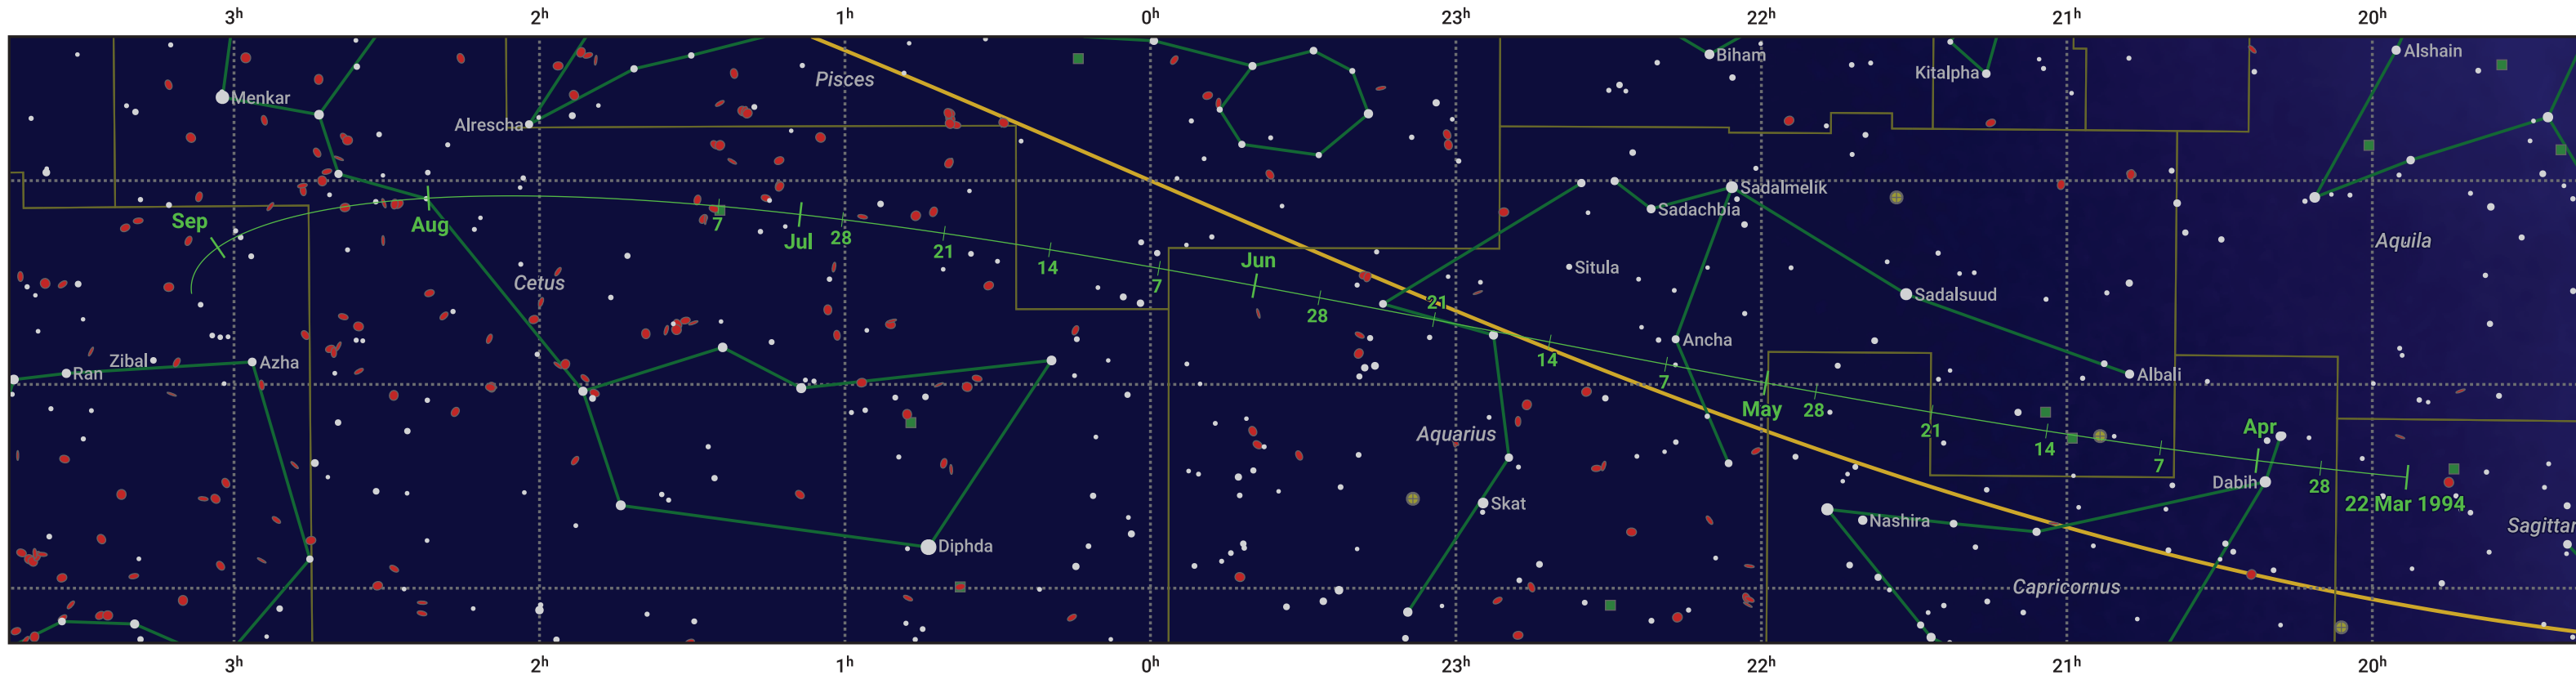

# The path of 10P/Tempel starting on 22 Mar 1994

© Dominic Ford 2011–2024. Date markers placed at midnight UTC. Downloaded from <https://in-the-sky.org>

Magnitude scale:  6.0  5.0  4.0  3.0  2.0

Ecliptic Plane

Galaxy  
  Bright nebula  
  Open cluster  
  Globular cluster

| Date        | Mag  |
|-------------|------|
| 1994 Apr 24 | 10.5 |
| 1994 May 1  | 10.3 |
| 1994 Jul 1  | 9.7  |
| 1994 Sep 1  | 10.4 |