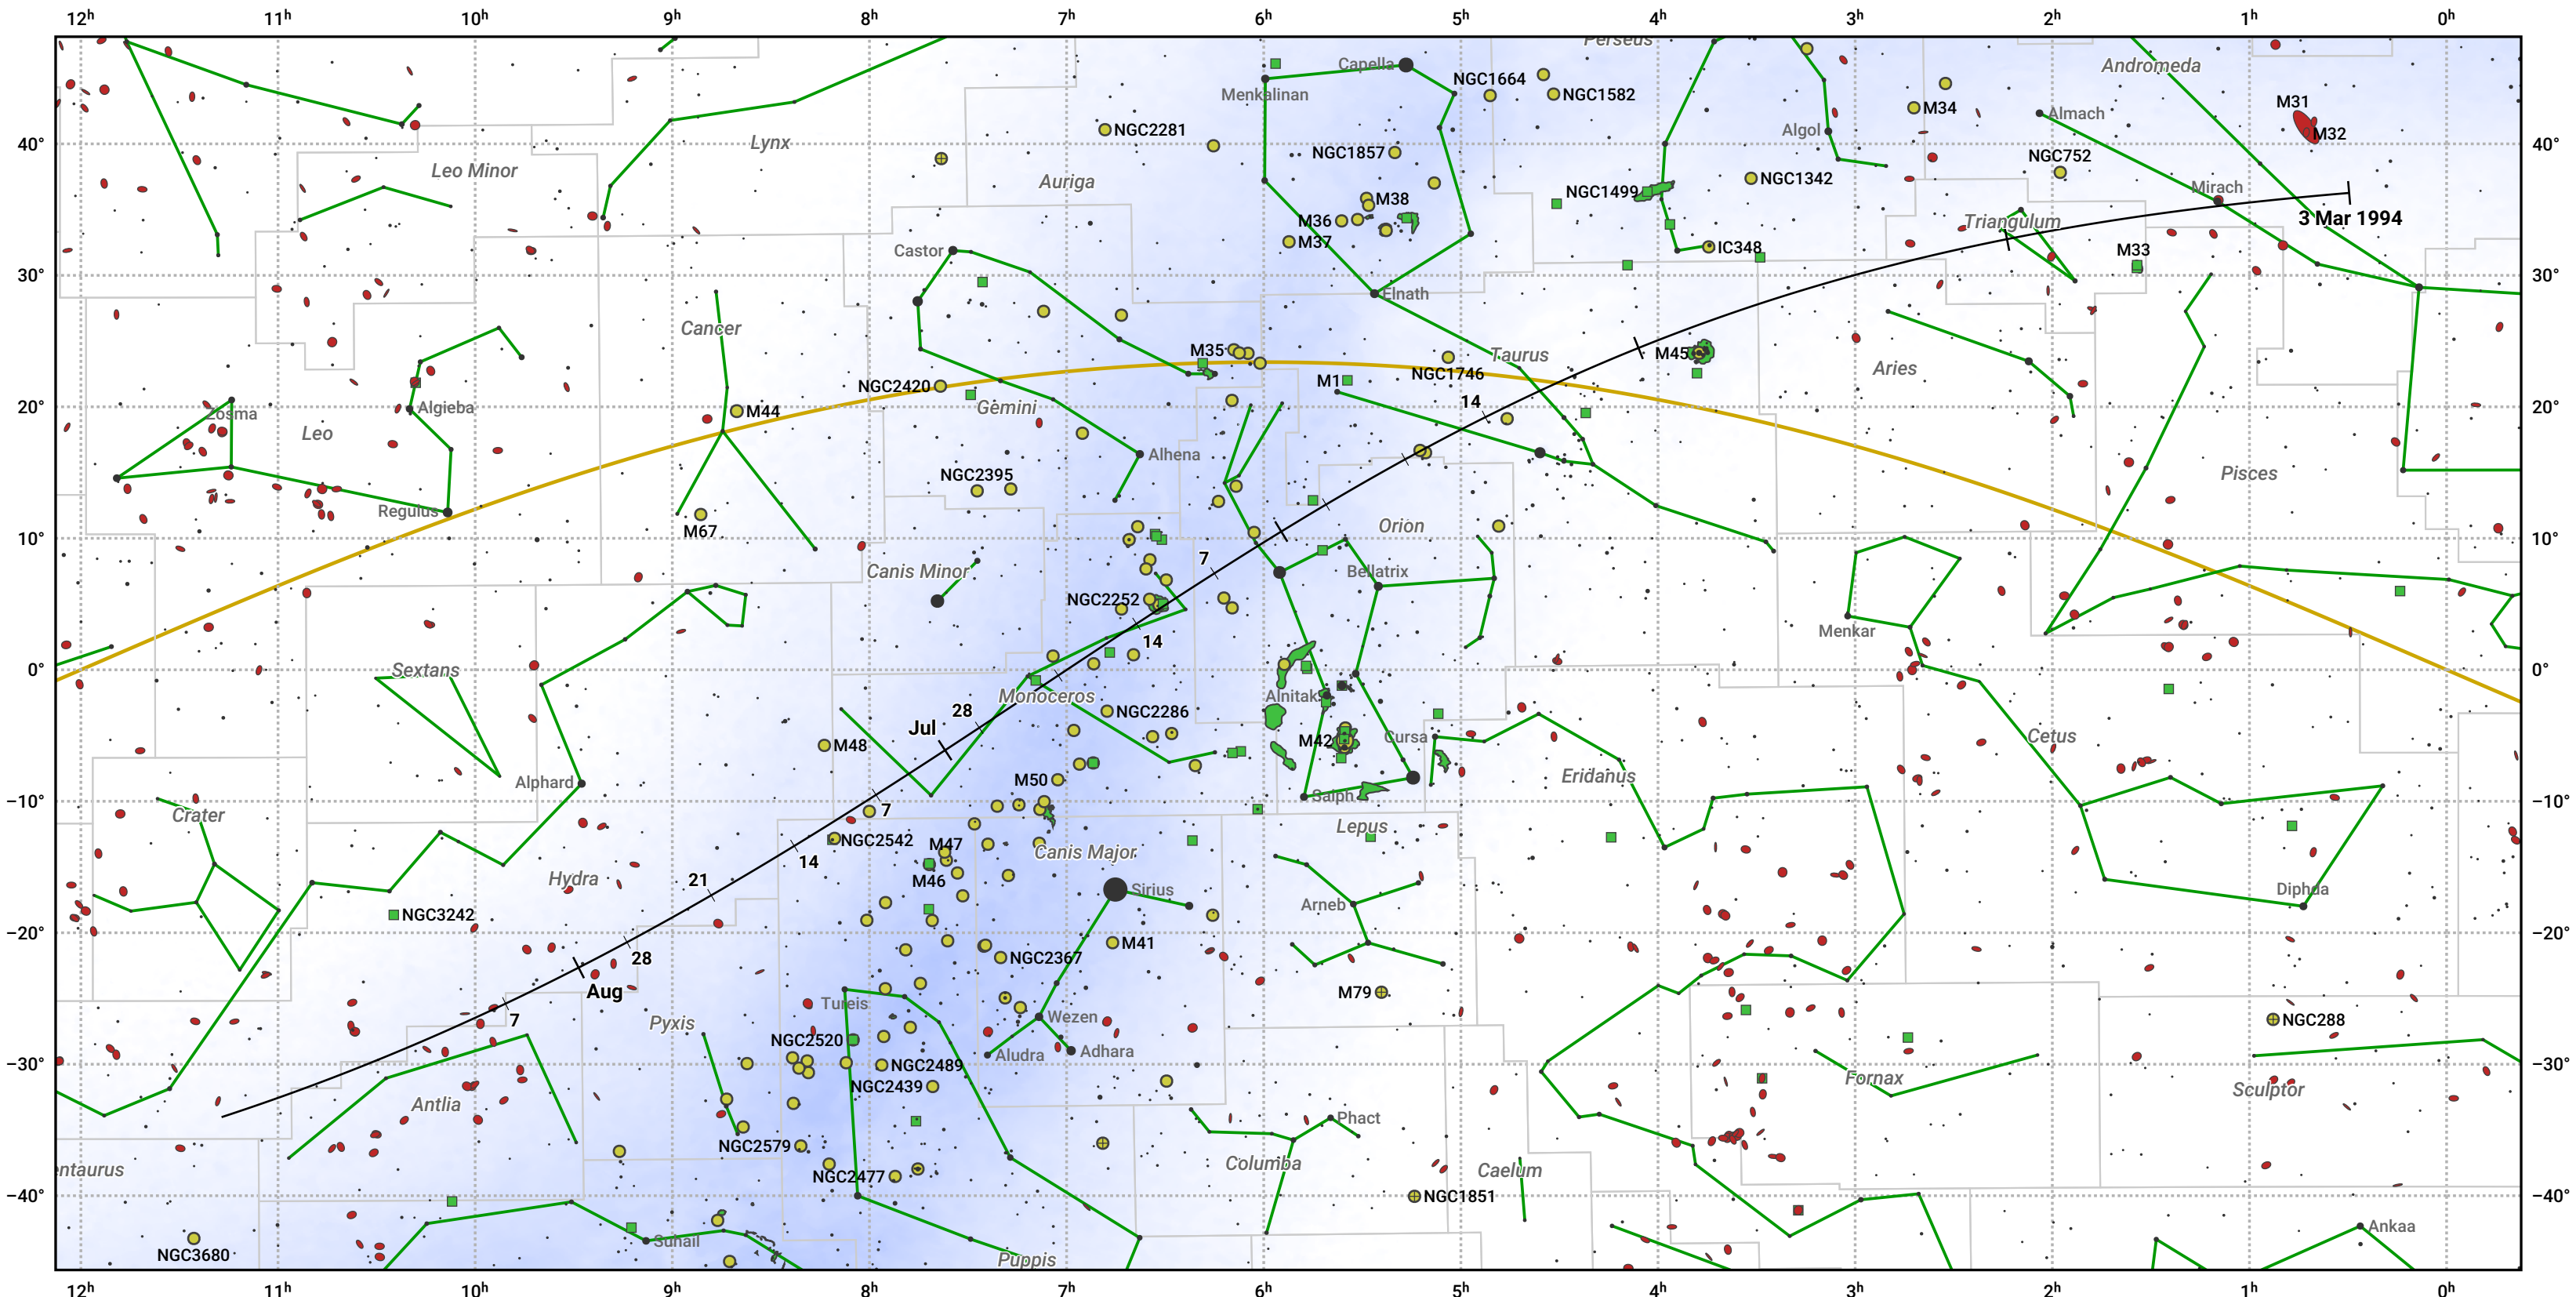

# The path of 8P/Tuttle starting on 3 Mar 1994

© Dominic Ford 2011–2024. Date markers placed at midnight UTC. Downloaded from <https://in-the-sky.org>

Magnitude scale: ● -6.0 ● -5.0 ● -4.0 ● -3.0 ● -2.0 ● -1.0 ● 0.0 ● -1.0 ● -2.0

— Ecliptic Plane

● Galaxy ■ Bright nebula ● Open cluster ⊕ Globular cluster

Date	Mag
1994 Apr 11	9.8
1994 May 1	9.3
1994 Jul 1	9.3
1994 Aug 23	10.8