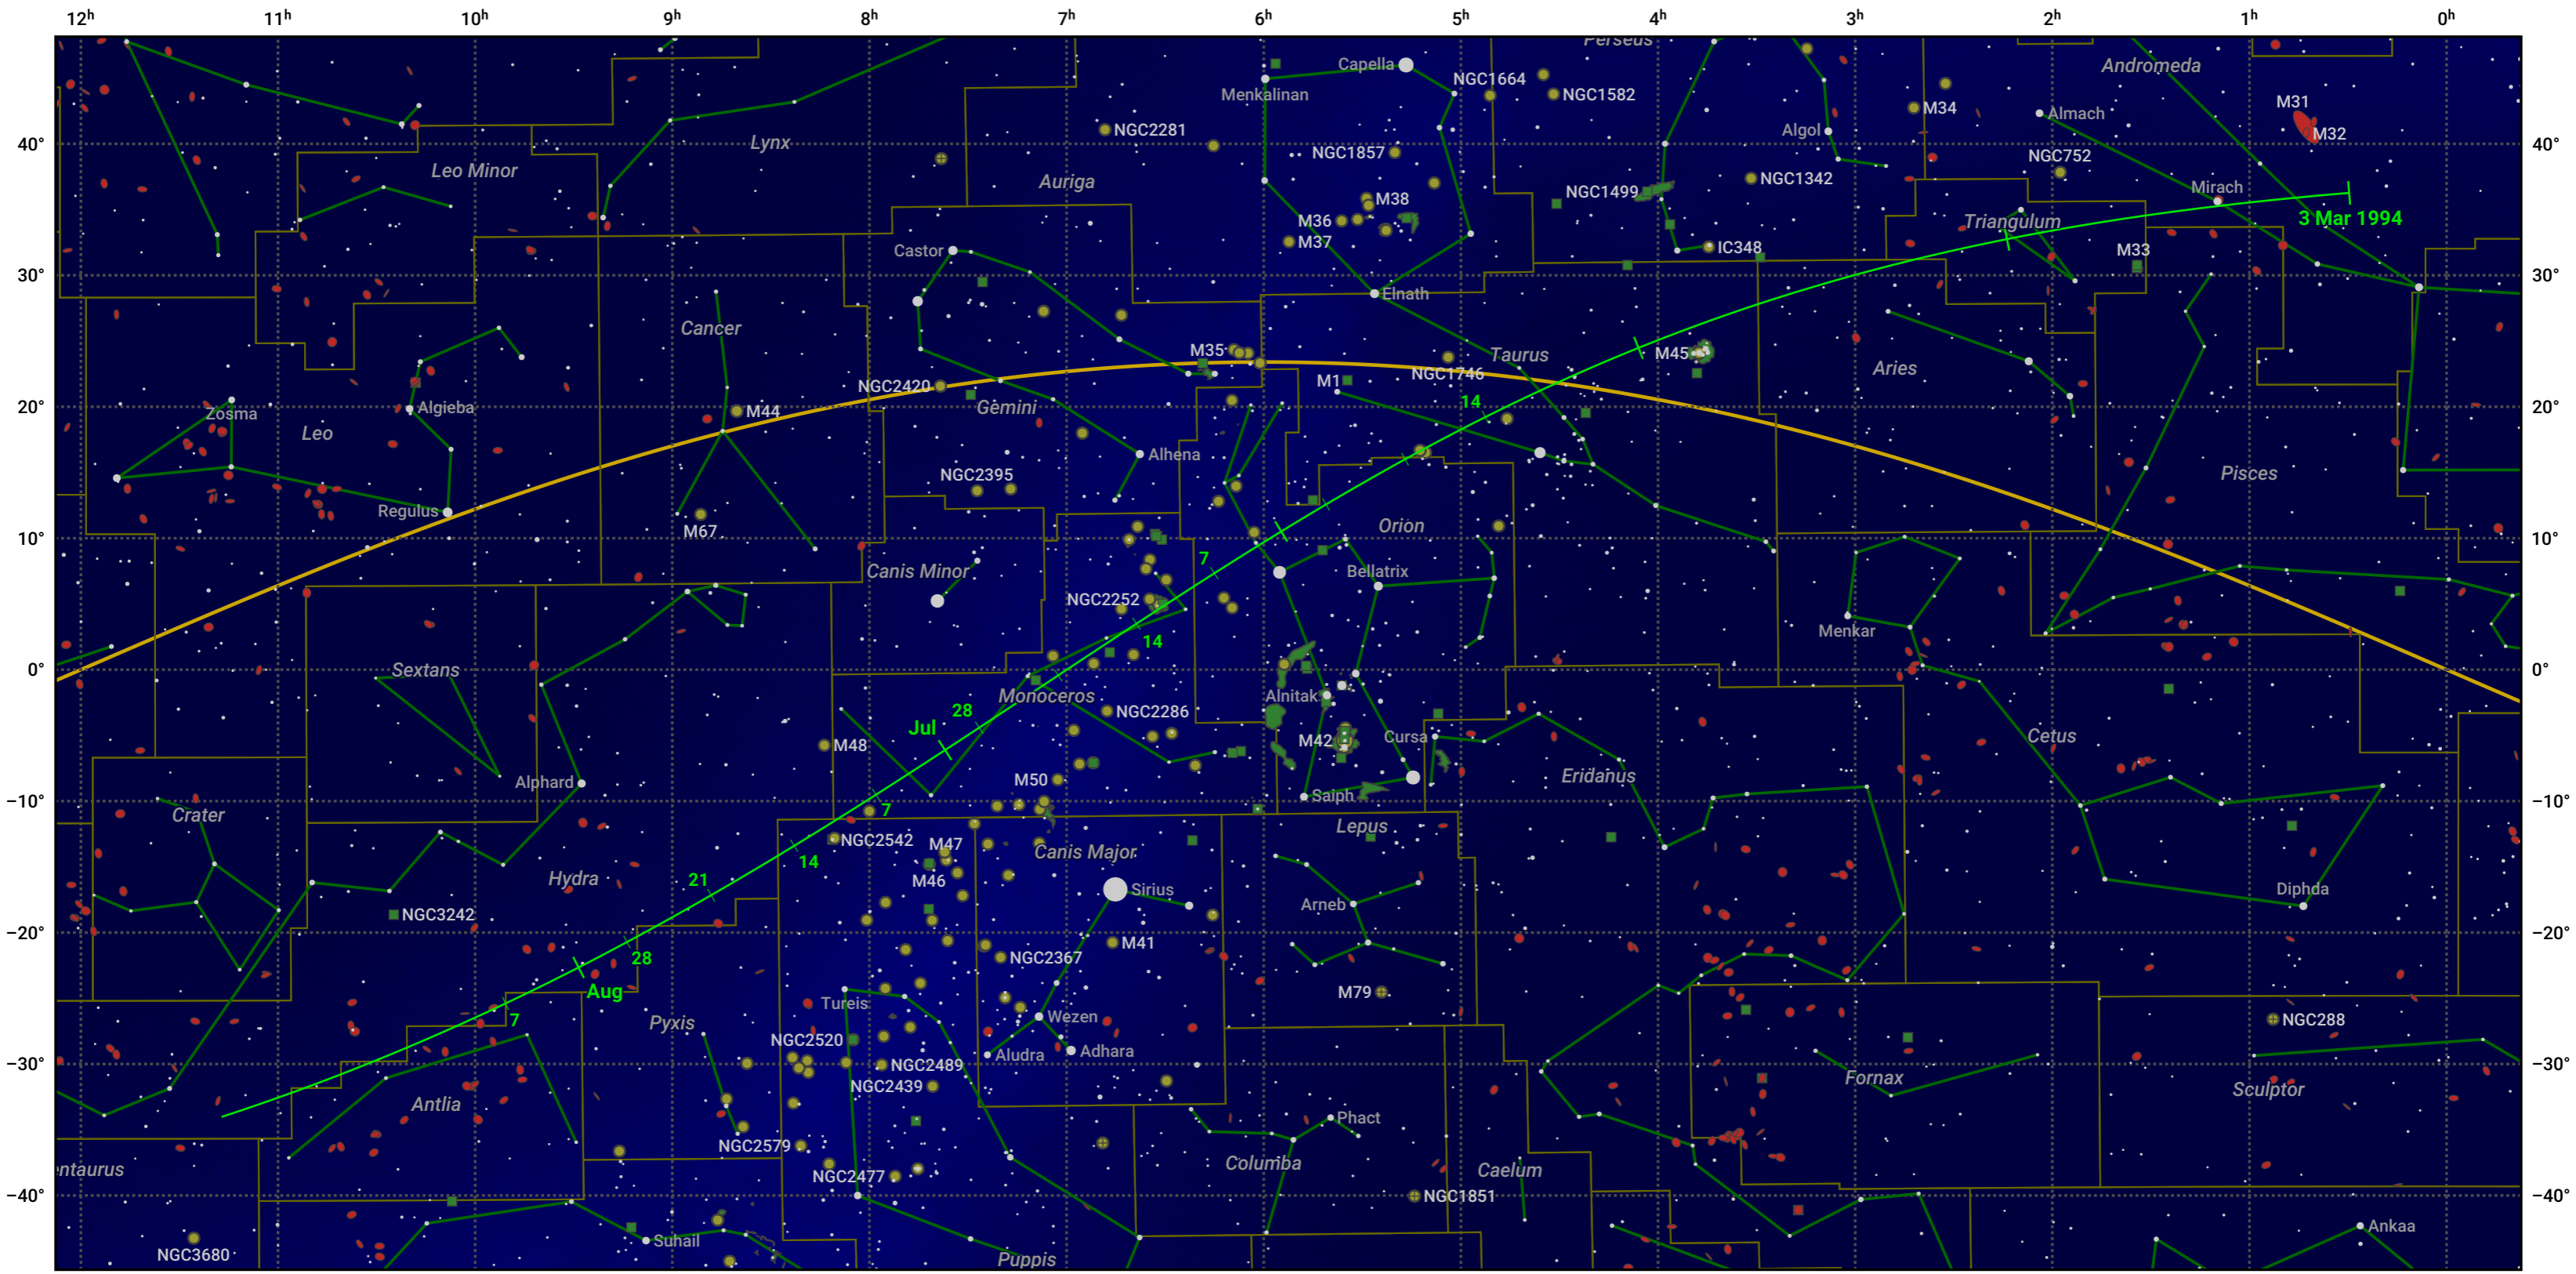

# The path of 8P/Tuttle starting on 3 Mar 1994

© Dominic Ford 2011–2024. Date markers placed at midnight UTC. Downloaded from <https://in-the-sky.org>

Magnitude scale: ● -6.0 ● -5.0 ● -4.0 ● -3.0 ● -2.0 ● -1.0 ● 0.0 ● -1.0 ● -2.0

— Ecliptic Plane

● Galaxy ■ Bright nebula ● Open cluster ● Globular cluster

Date	Mag
1994 Apr 11	9.8
1994 May 1	9.3
1994 Jul 1	9.3
1994 Aug 23	10.8