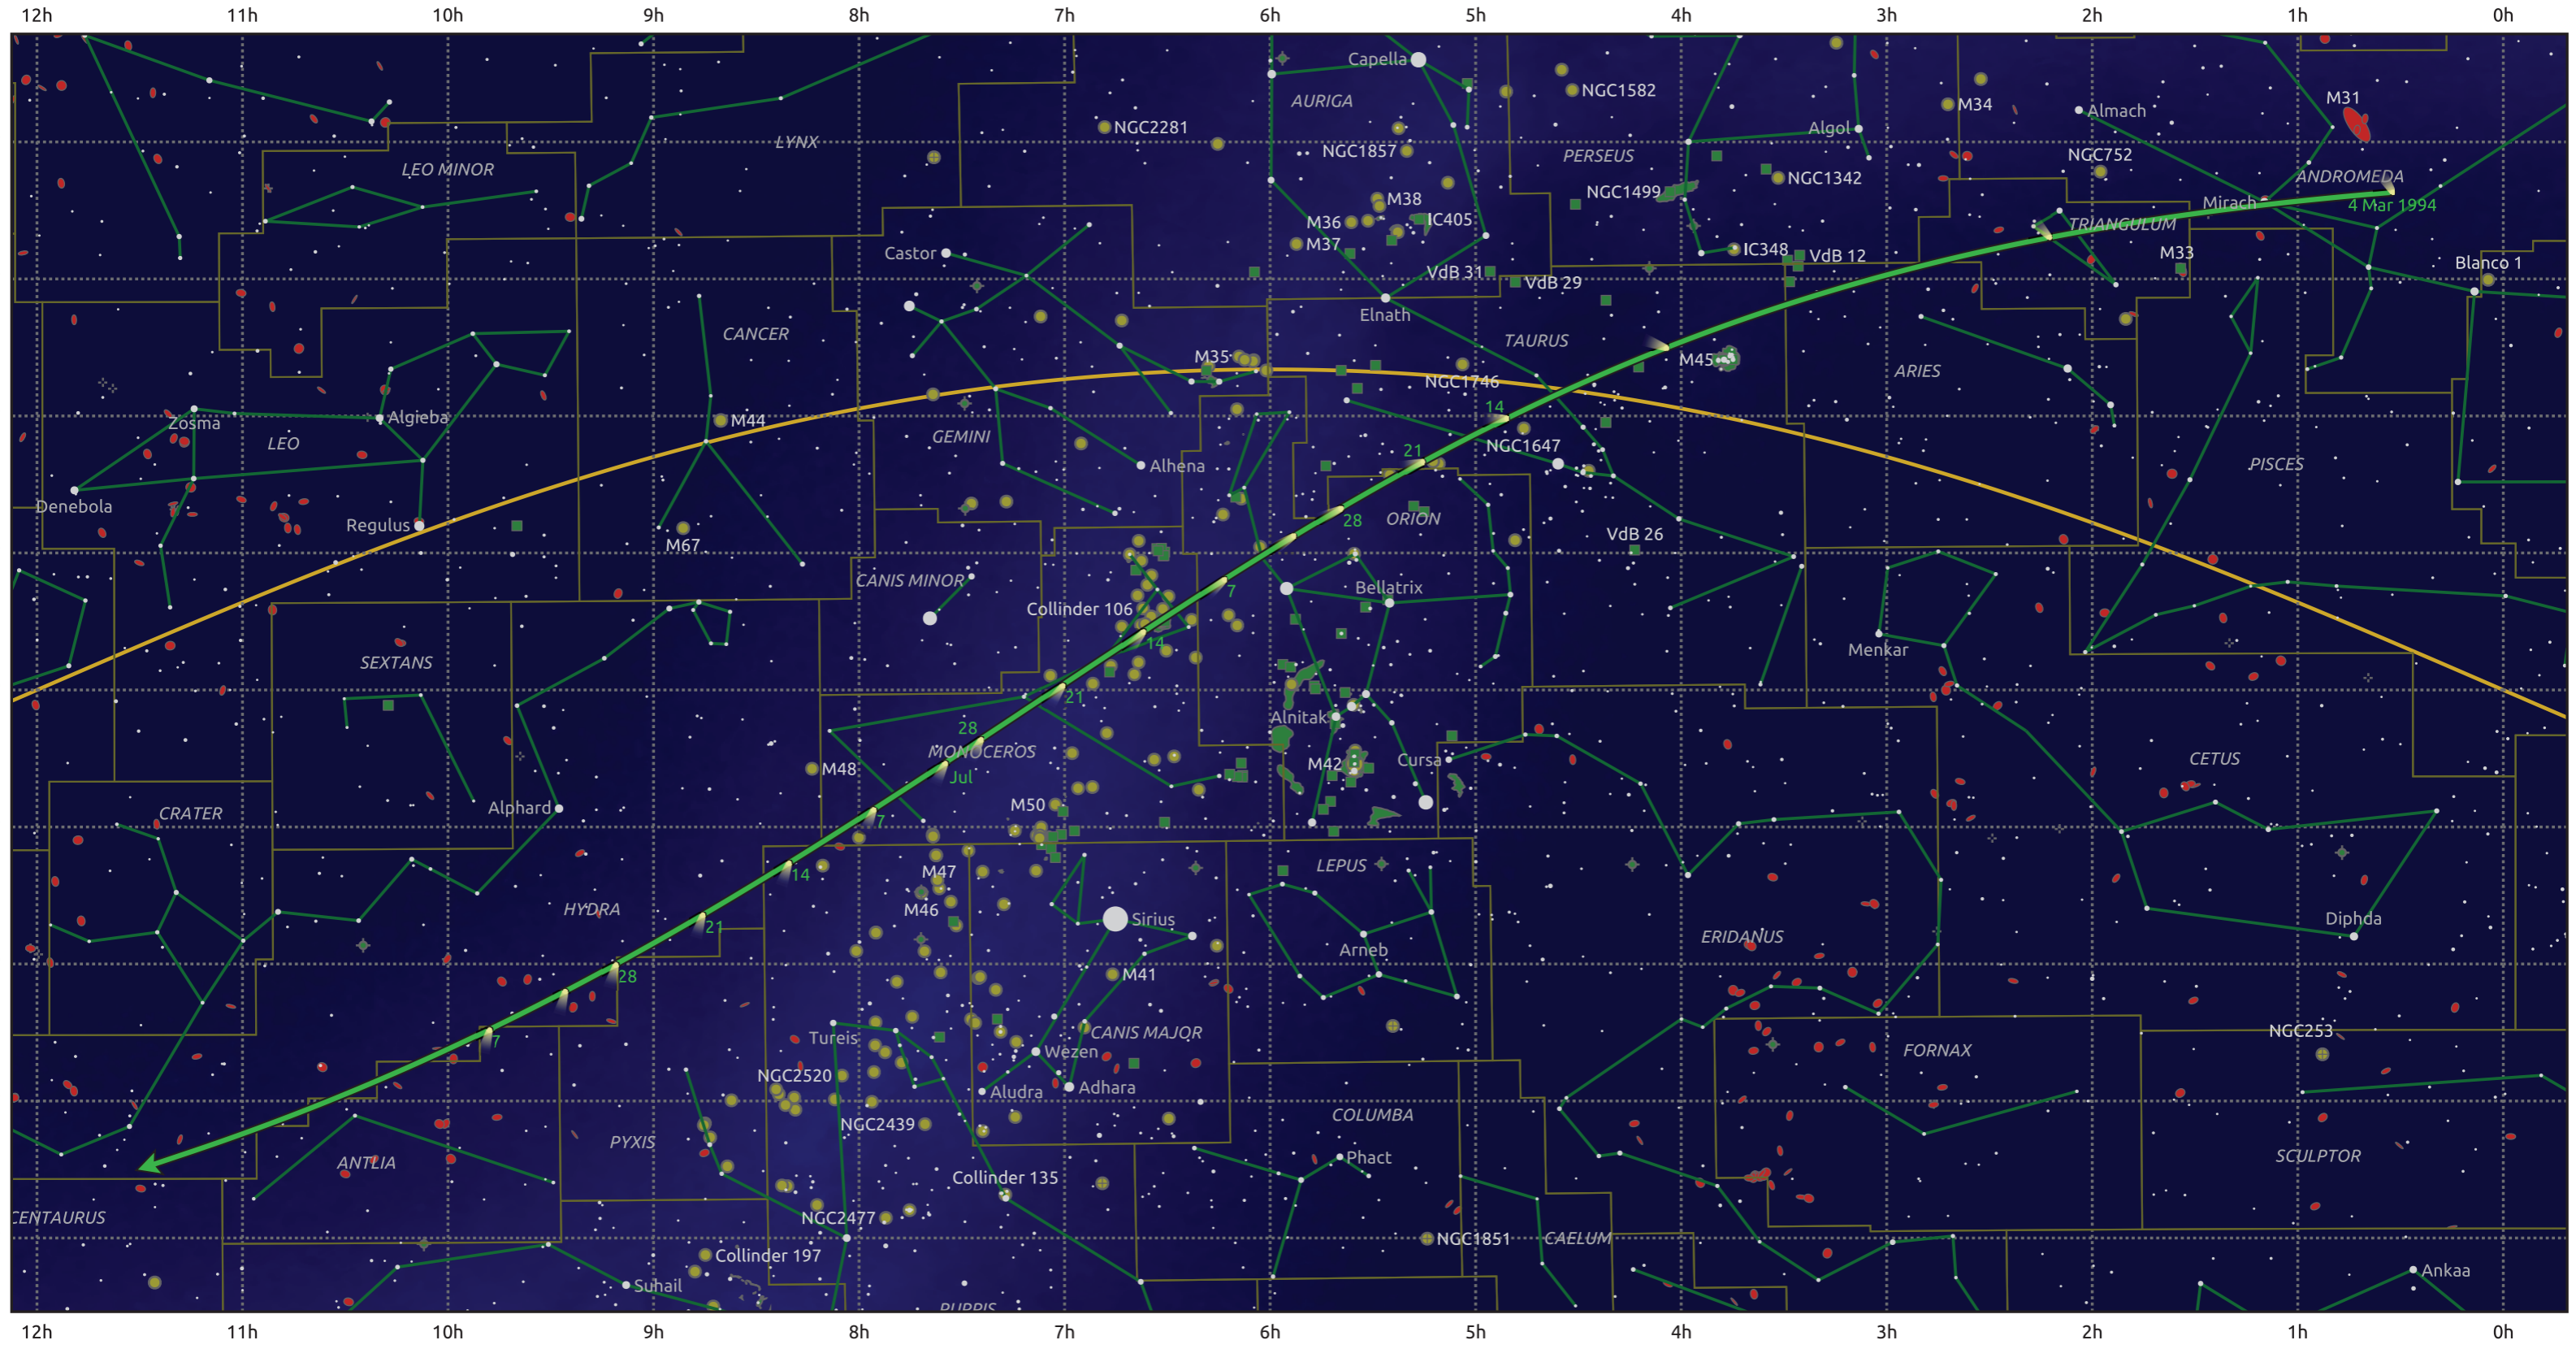

# The path of 8P/Tuttle starting on 4 Mar 1994

© Dominic Ford 2011–2025. Date markers placed at midnight UTC. Downloaded from <https://in-the-sky.org>

Magnitude scale:  -6.0  -5.0  -4.0  -3.0  -2.0  -1.0  -2.0

— Ecliptic Plane

- Galaxy
- Bright nebula
- Open cluster
- ⊕ Globular cluster
- ◆ Planetary nebula

Date	Mag
1994 Apr 13	9.8
1994 May 1	9.4
1994 Jul 1	9.3
1994 Aug 24	10.8