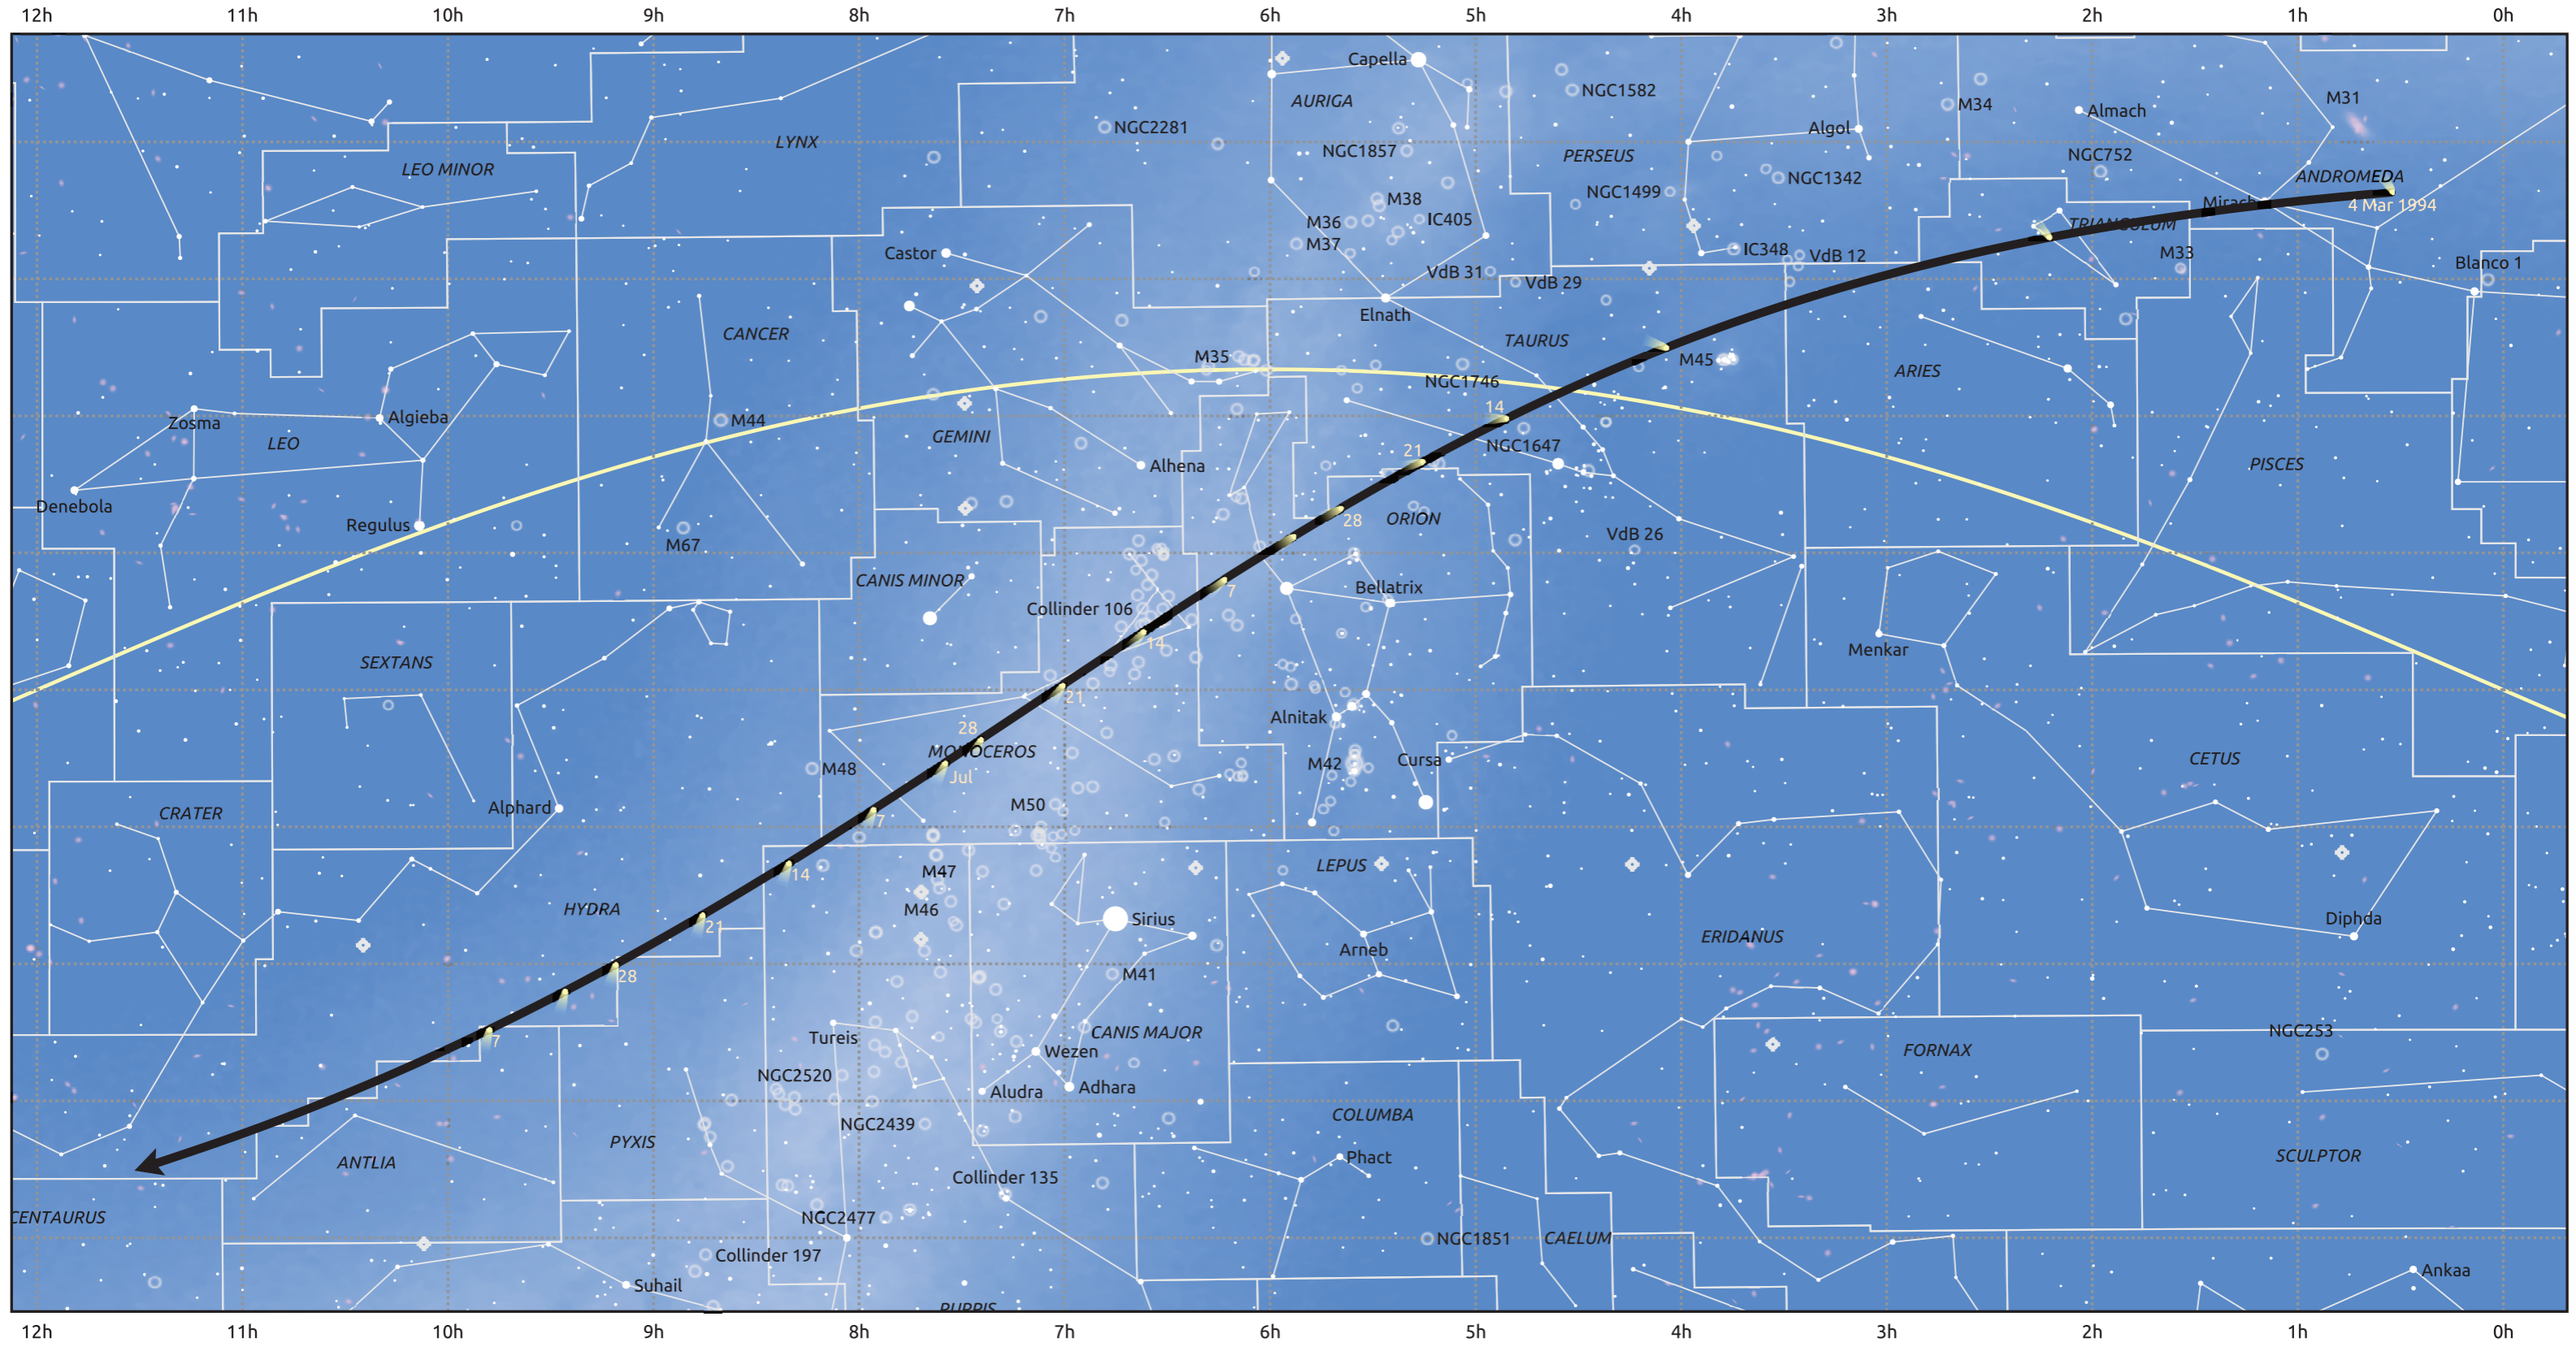

The path of 8P/Tuttle starting on 4 Mar 1994

© Dominic Ford 2011–2025. Date markers placed at midnight UTC. Downloaded from <https://in-the-sky.org>

Magnitude scale: ● -6.0 ● -5.0 ● -4.0 ● -3.0 ● -2.0 ● -1.0 ● 0.0 ● -1.0 ● -2.0

— Ecliptic Plane

Galaxy Bright nebula Open cluster Globular cluster Planetary nebula

Date	Mag
1994 Apr 13	9.8
1994 May 1	9.4
1994 Jul 1	9.3
1994 Aug 24	10.8