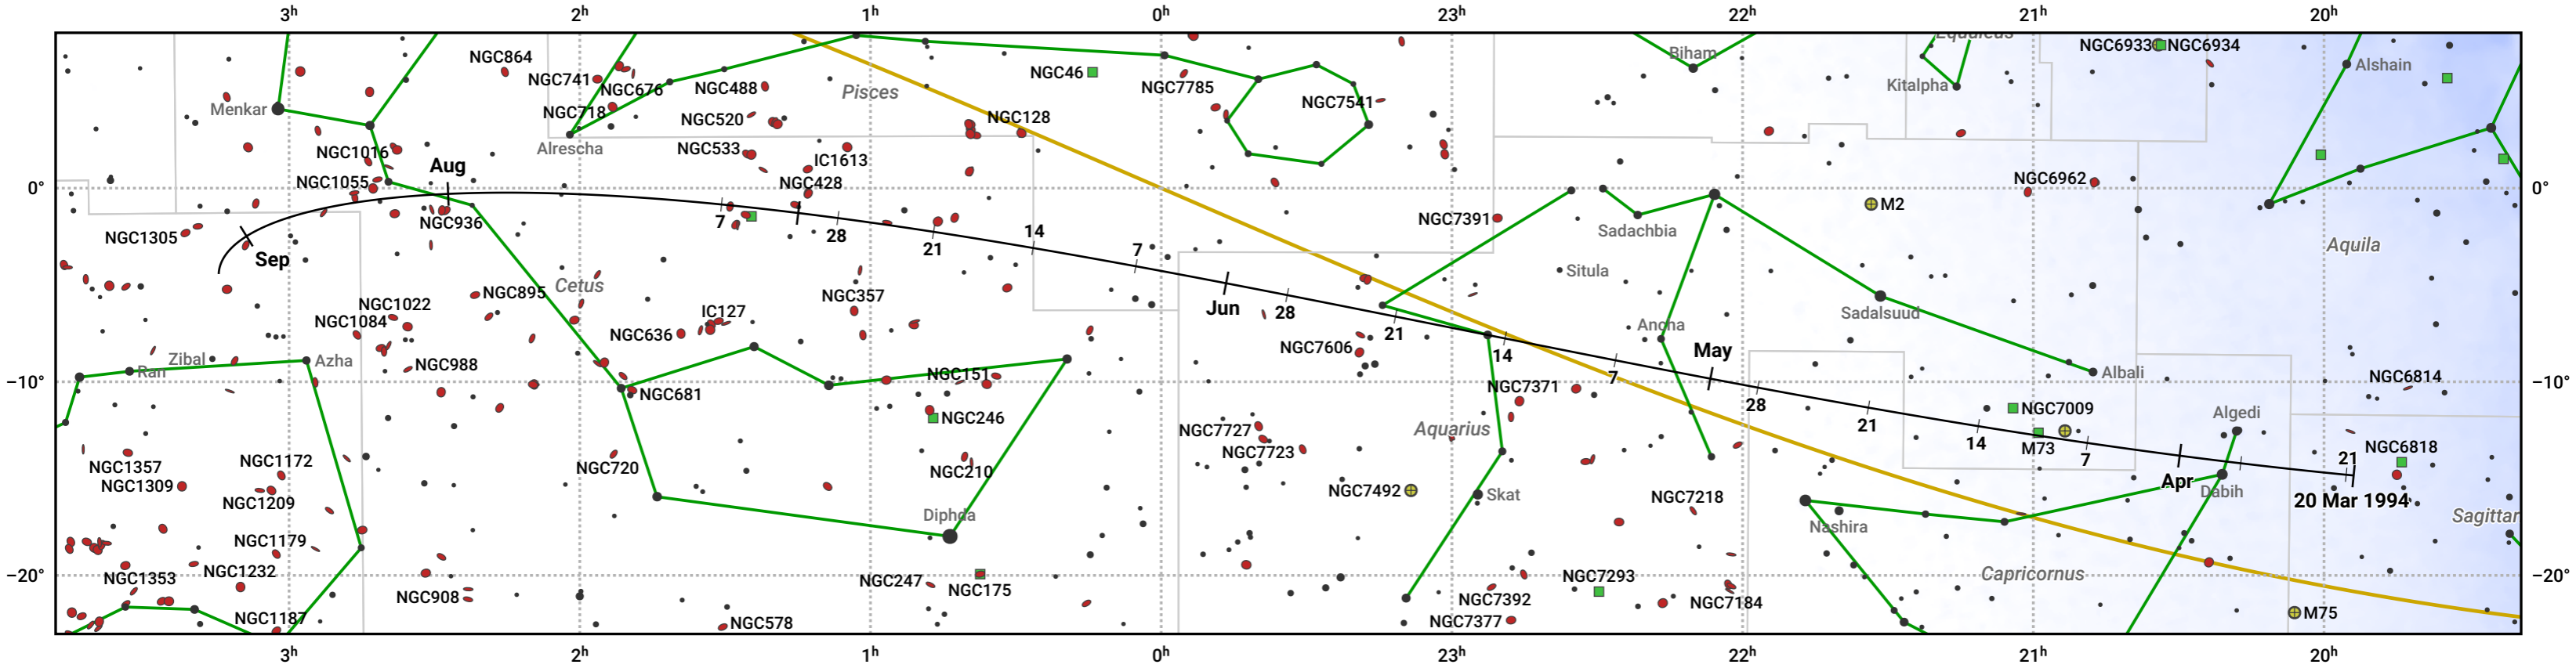

# The path of 10P/Tempel starting on 20 Mar 1994

© Dominic Ford 2011–2024. Date markers placed at midnight UTC. Downloaded from <https://in-the-sky.org>

Magnitude scale: • 6.0 • 5.0 • 4.0 • 3.0 • 2.0

— Ecliptic Plane

Galaxy    Bright nebula    Open cluster    Globular cluster

Date	Mag
1994 Apr 23	10.5
1994 May 1	10.4
1994 Jul 1	9.8
1994 Sep 1	10.6