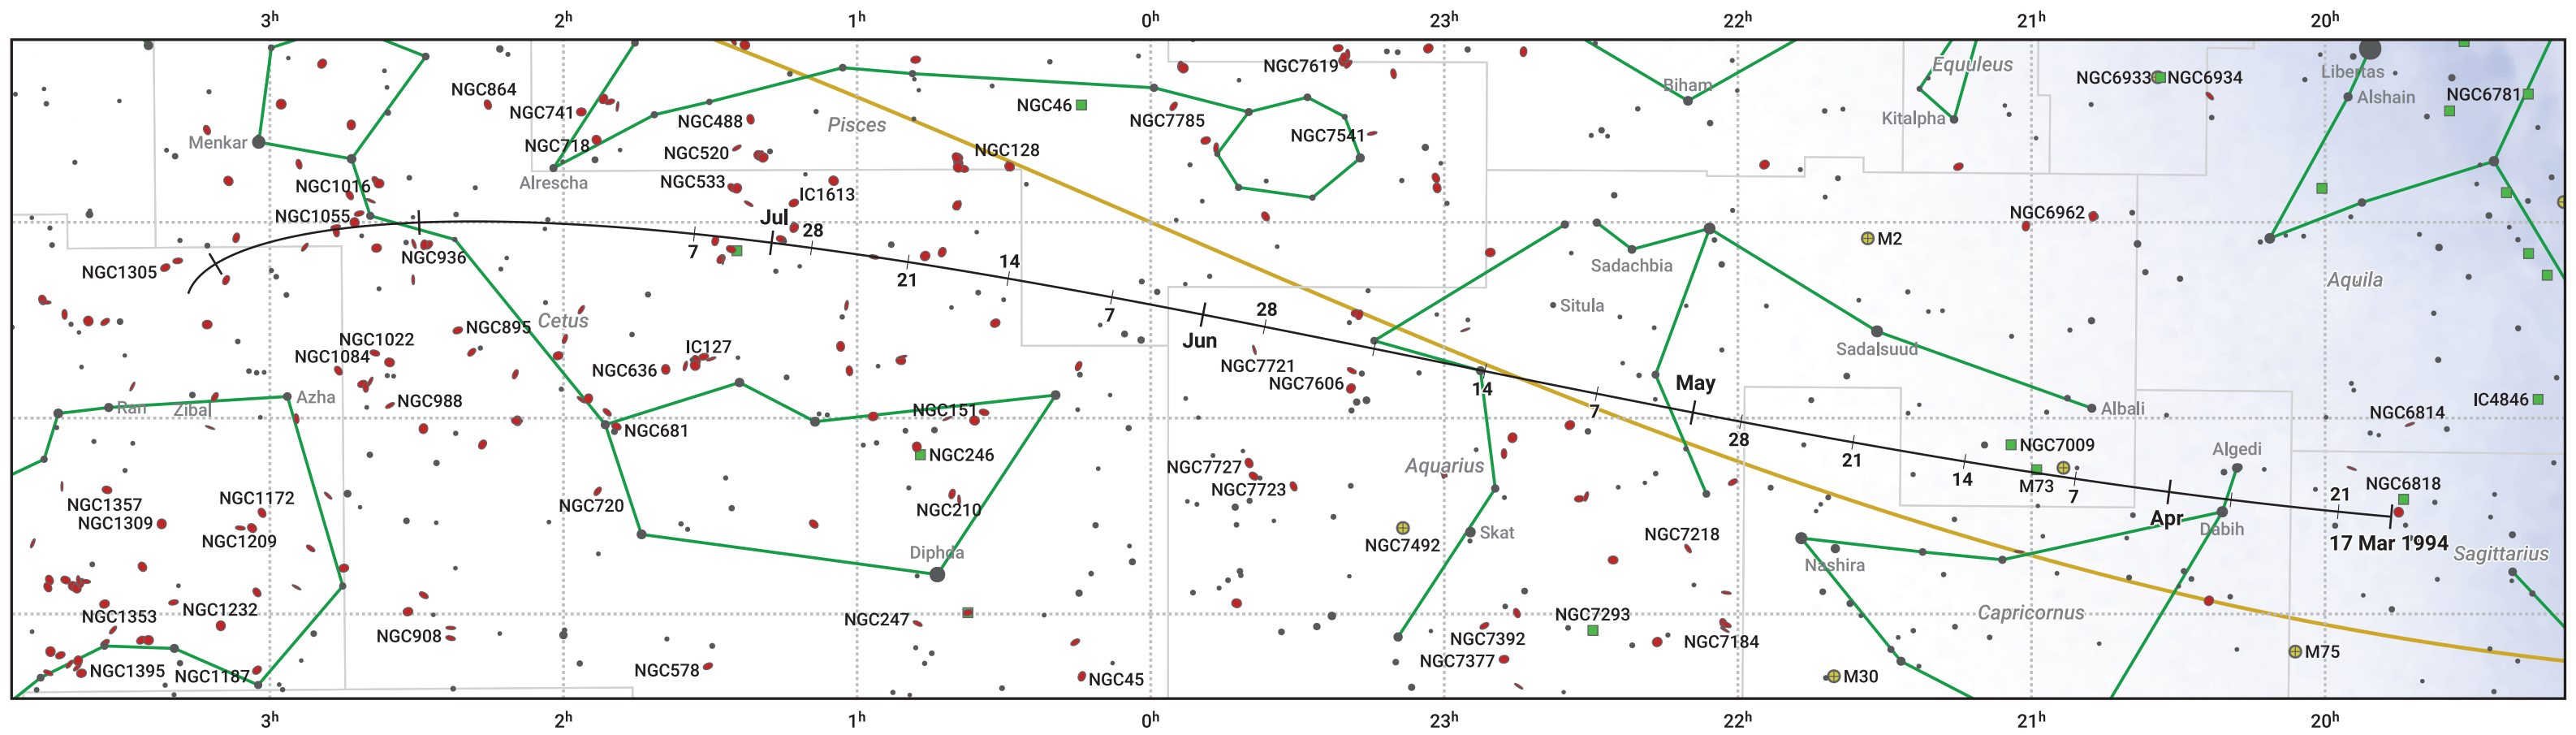

# The path of 10P/Tempel starting on 17 Mar 1994

© Dominic Ford 2011–2024. Date markers placed at midnight UTC. Downloaded from <https://in-the-sky.org>

Magnitude scale: ● 6.0 ● 5.0 ● 4.0 ● 3.0 ● 2.0 ● 1.0 ● 0.0

— Ecliptic Plane

● Galaxy ● Bright nebula ● Open cluster ● Globular cluster

Date	Mag
1994 Apr 19	10.6
1994 May 1	10.3
1994 Jul 1	9.8
1994 Sep 1	10.6