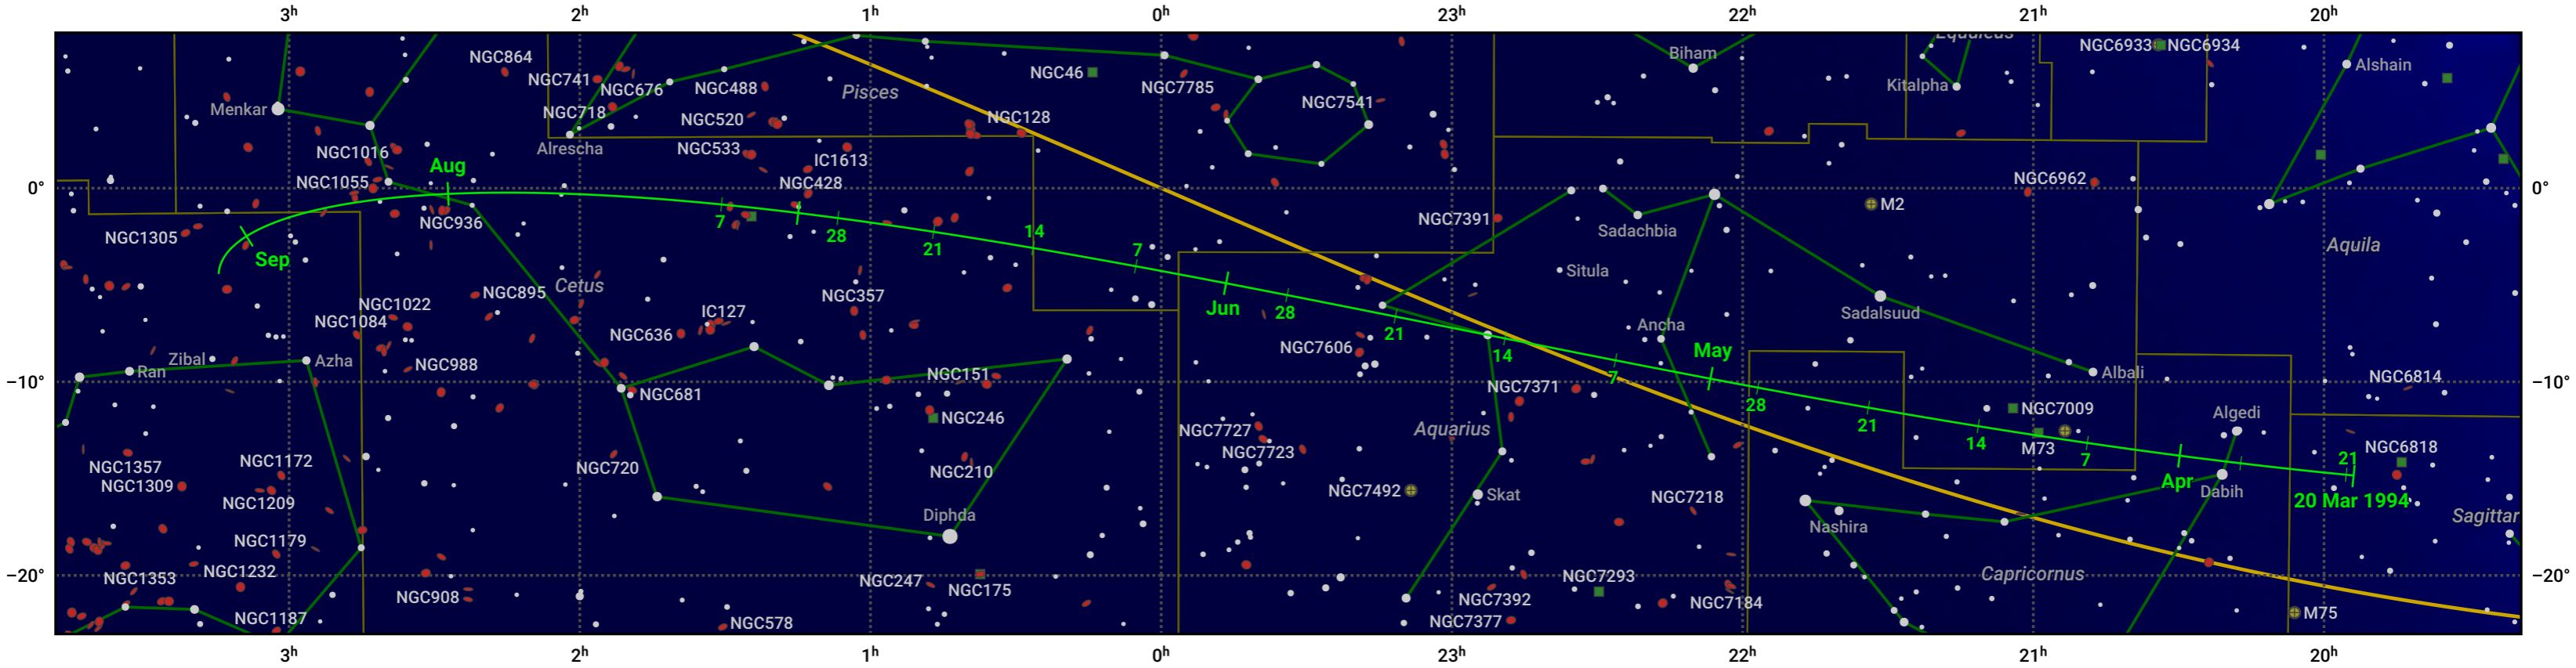

The path of 10P/Tempel starting on 20 Mar 1994

© Dominic Ford 2011–2024. Date markers placed at midnight UTC. Downloaded from <https://in-the-sky.org>

Magnitude scale: • 6.0 • 5.0 • 4.0 • 3.0 • 2.0

— Ecliptic Plane

- Galaxy
- Bright nebula
- Open cluster
- ⊕ Globular cluster

Date	Mag
1994 Apr 23	10.5
1994 May 1	10.4
1994 Jul 1	9.8
1994 Sep 1	10.6