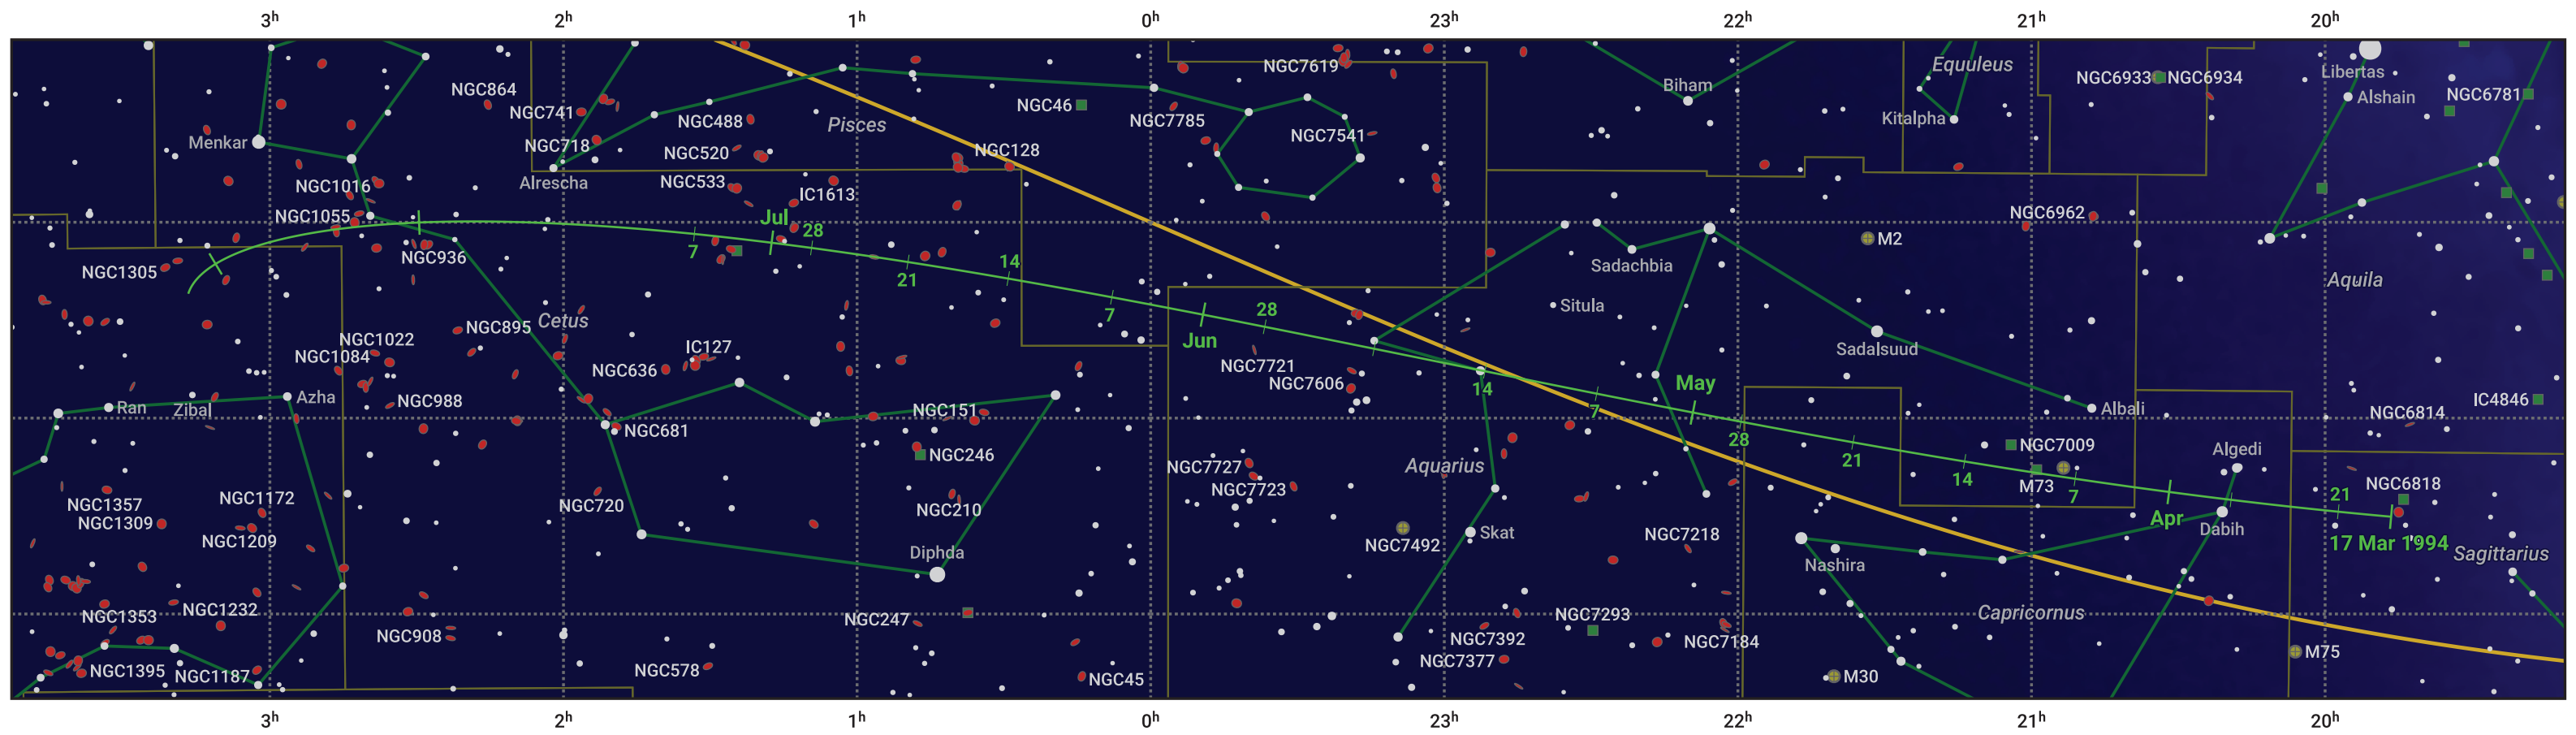

# The path of 10P/Tempel starting on 17 Mar 1994

© Dominic Ford 2011–2024. Date markers placed at midnight UTC. Downloaded from <https://in-the-sky.org>

Magnitude scale: ● 6.0 ● 5.0 ● 4.0 ● 3.0 ● 2.0 ● 1.0 ● 0.0

— Ecliptic Plane

- Galaxy
- Bright nebula
- Open cluster
- ⊕ Globular cluster

Date	Mag
1994 Apr 19	10.6
1994 May 1	10.3
1994 Jul 1	9.8
1994 Sep 1	10.6