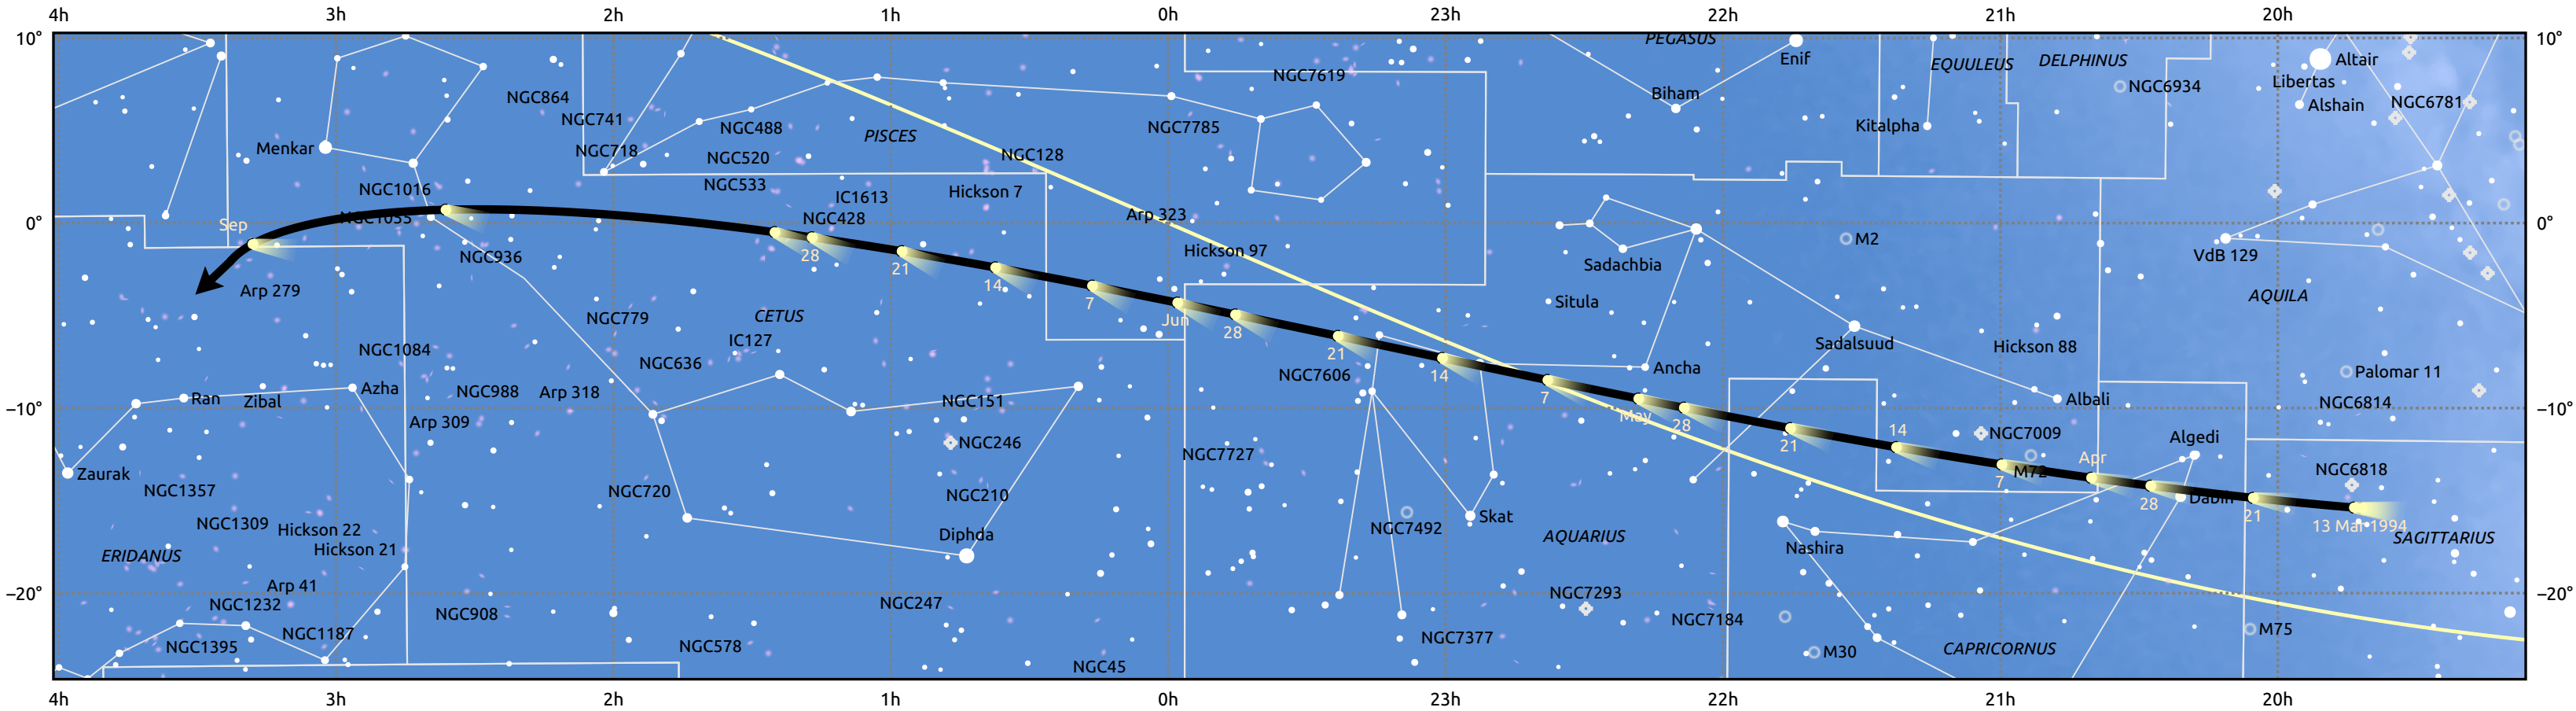

The path of 10P/Tempel starting on 13 Mar 1994

© Dominic Ford 2011–2025. Date markers placed at midnight UTC. Downloaded from <https://in-the-sky.org>

Magnitude scale: ● 6.0 ● 5.0 ● 4.0 ● 3.0 ● 2.0 ● 1.0 ● 0.0

— Ecliptic Plane

Galaxy Bright nebula Open cluster Globular cluster Planetary nebula

Date	Mag
1994 Apr 16	10.7
1994 May 1	10.3
1994 Jul 1	10.0
1994 Sep 1	10.8