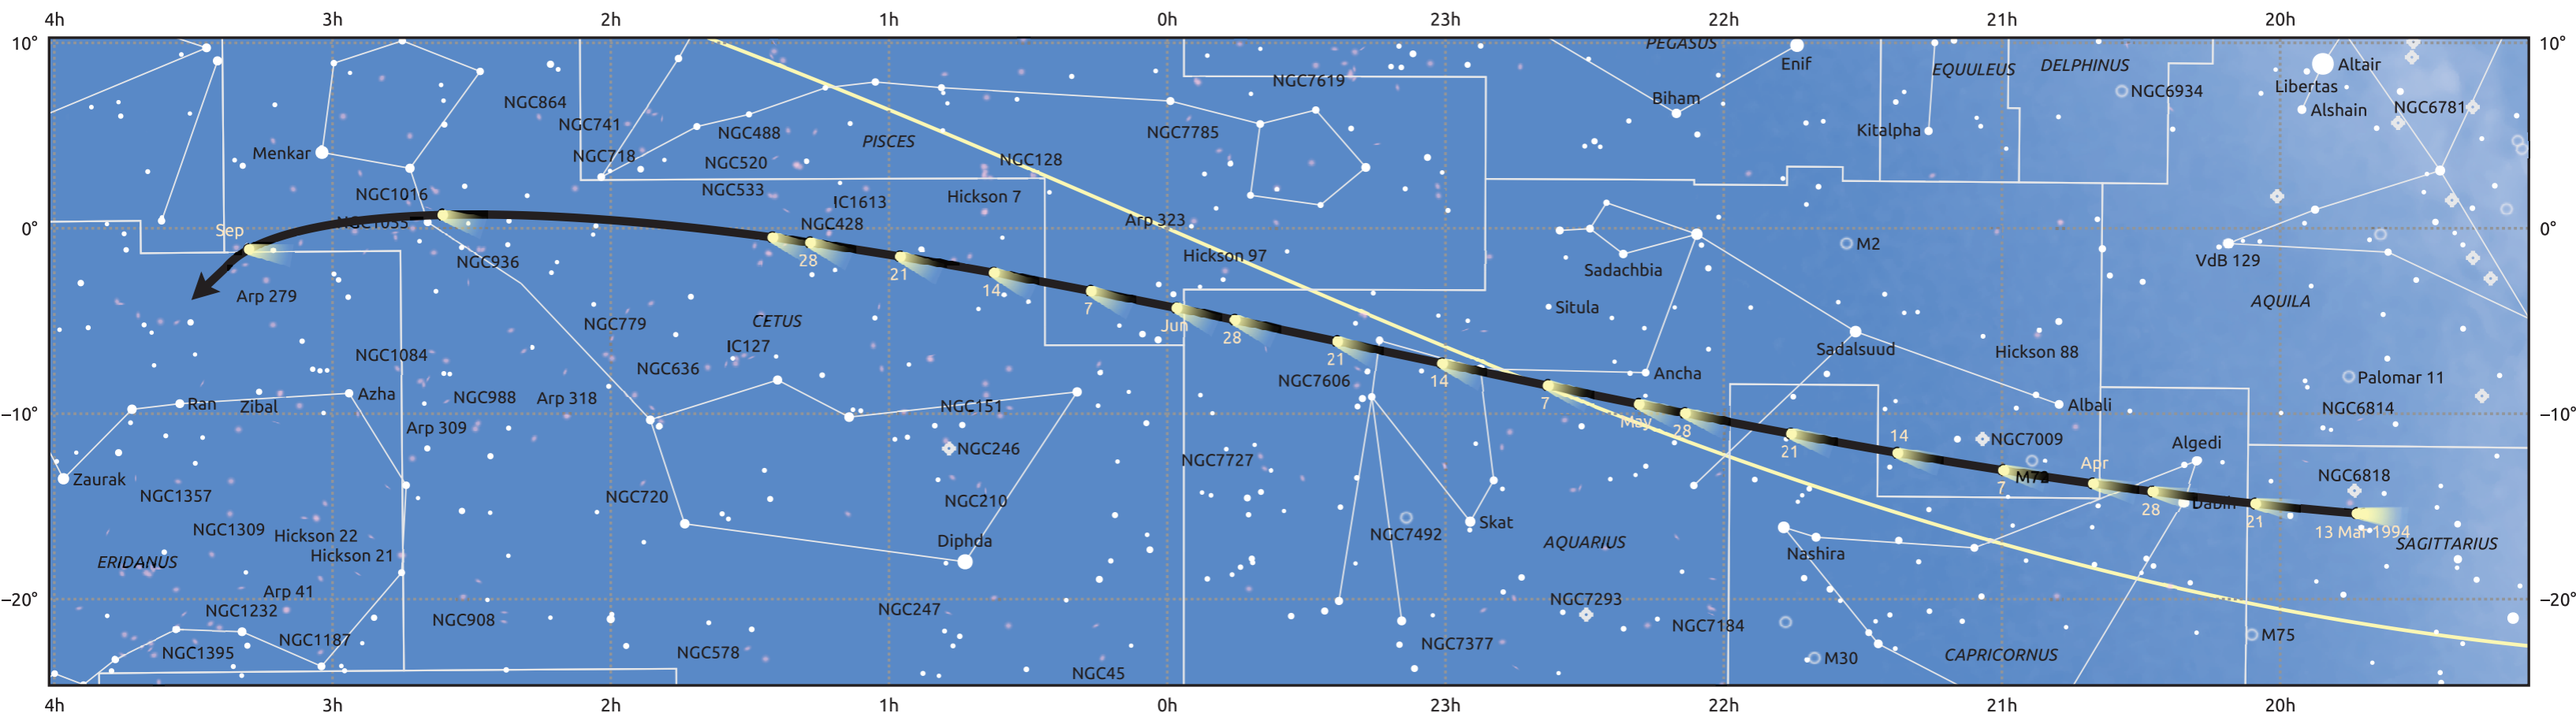

The path of 10P/Tempel starting on 13 Mar 1994

© Dominic Ford 2011–2025. Date markers placed at midnight UTC. Downloaded from <https://in-the-sky.org>

Magnitude scale: • 6.0 • 5.0 • 4.0 • 3.0 • 2.0 • 1.0 • 0.0

— Ecliptic Plane

- Galaxy
- Bright nebula
- Open cluster
- Globular cluster
- ◆ Planetary nebula

Date	Mag
1994 Apr 16	10.7
1994 May 1	10.3
1994 Jul 1	10.0
1994 Sep 1	10.8